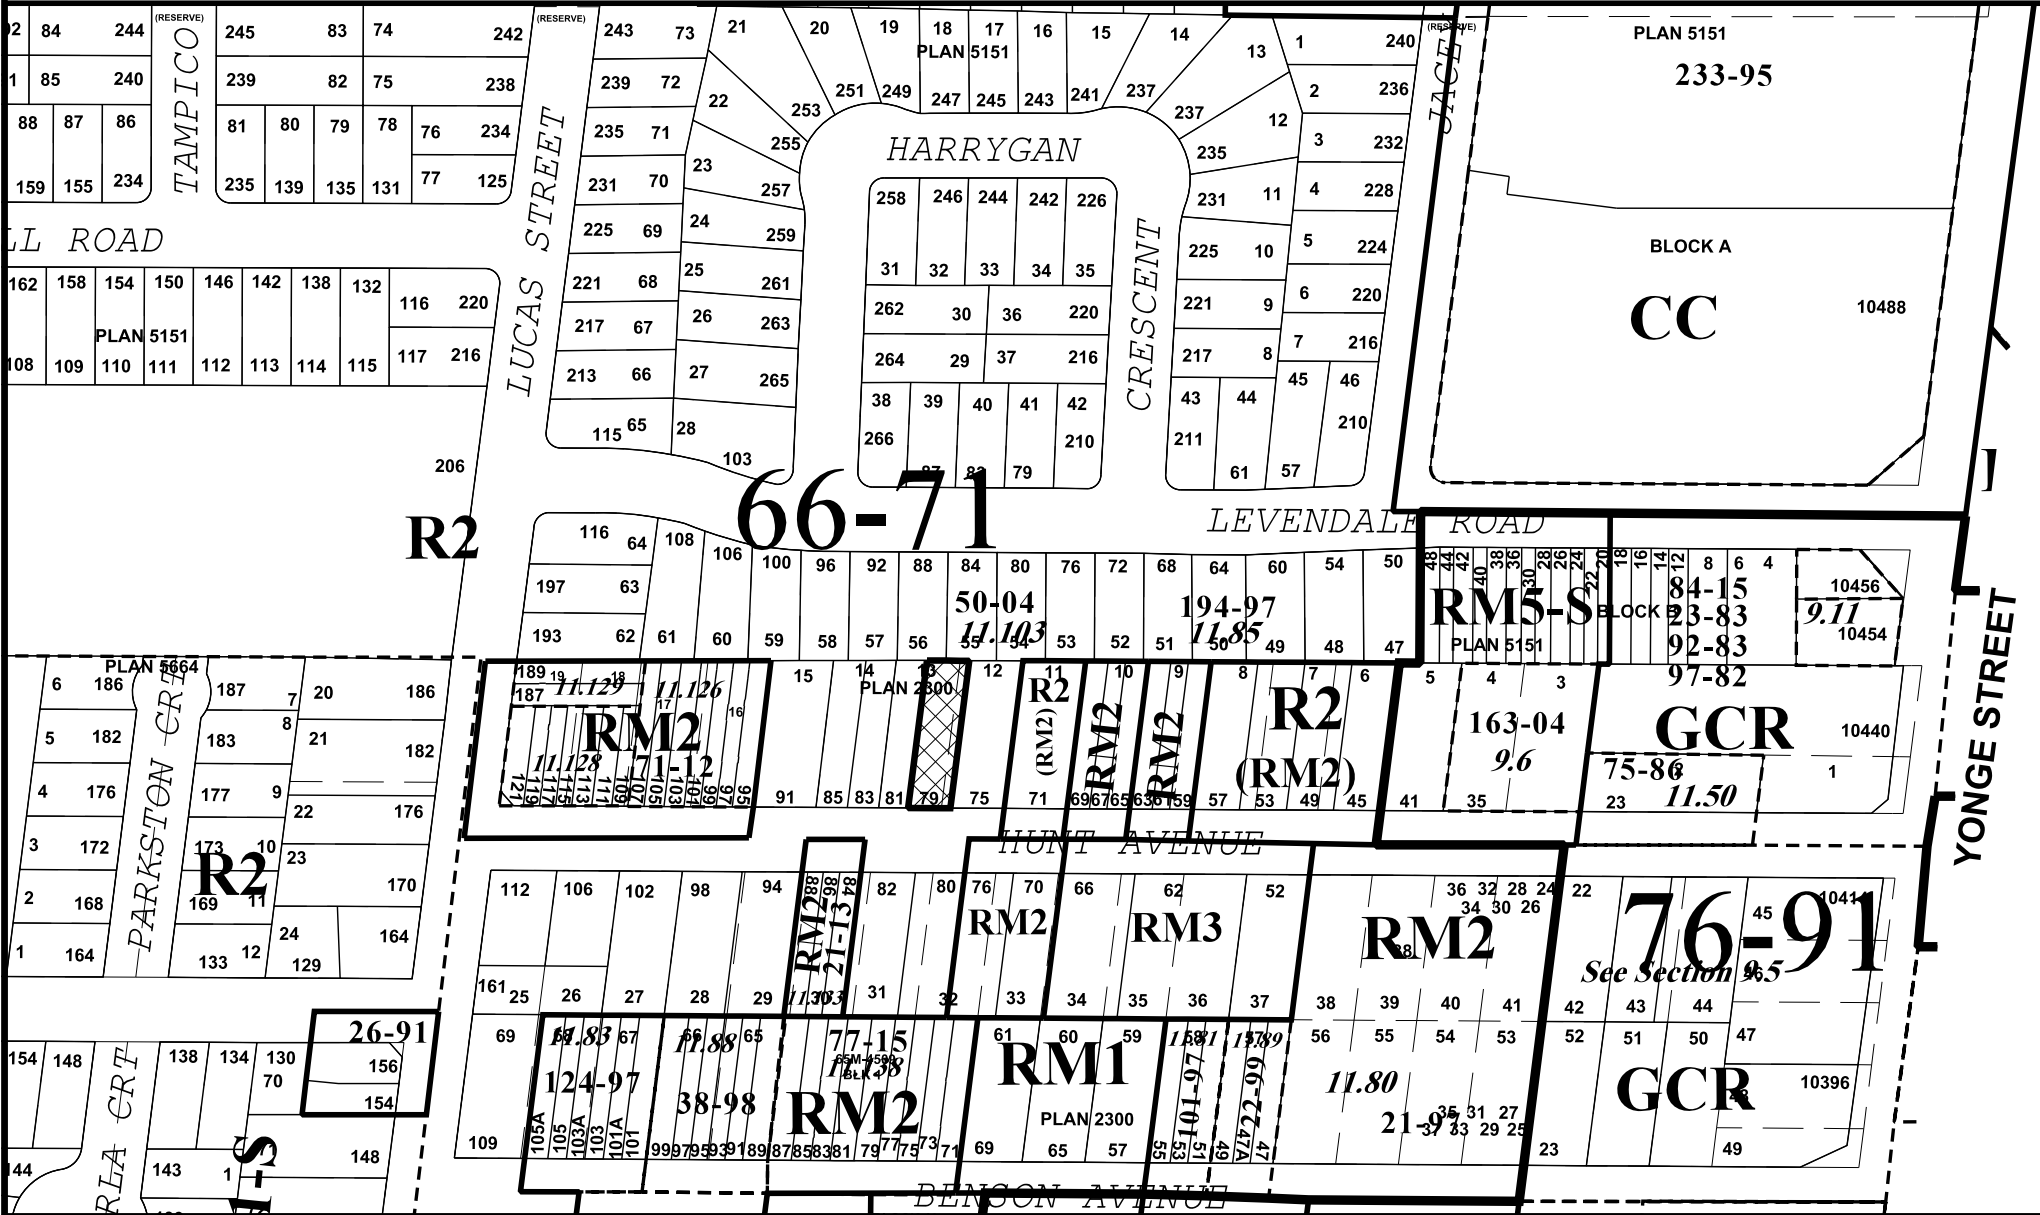

MAP 3 - EXISTING ZONING

SUBJECT LANDS

ZONING_S216040A.DGN

KF/SS SRPRS 18.122

BLOCK 17

FILE Nos. D02-16040
D06-16096
TOWN OF RICHMOND HILL
PLANNING AND REGULATORY
SERVICES DEPARTMENT