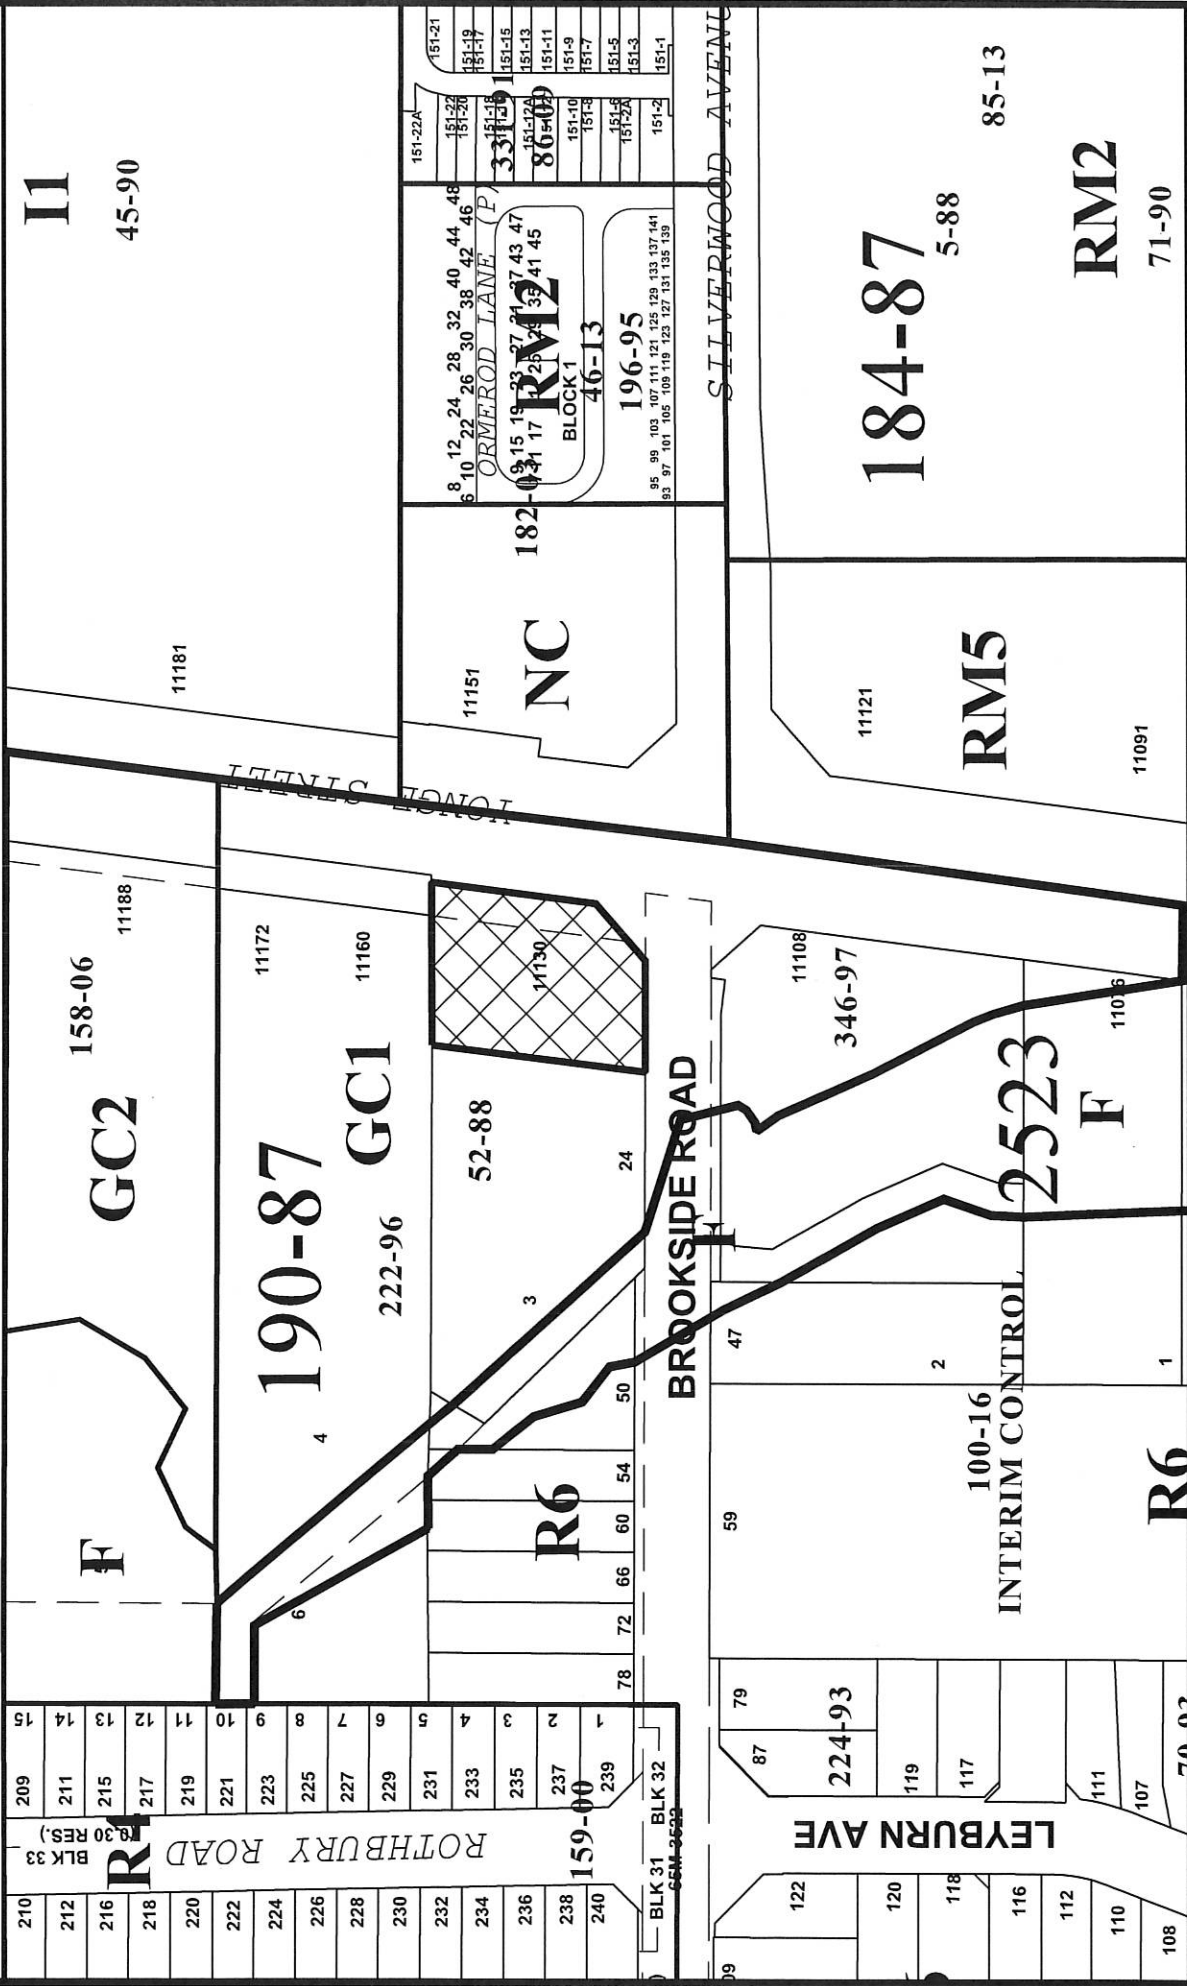

MAP 3 - EXISTING ZONING

BLOCK 16
 FILE Nos. D01-18001
 D02-18007

TOWN OF RICHMOND HILL
 PLANNING AND REGULATORY
 SERVICES DEPARTMENT

SUBJECT LANDS

JH/SS SRPRS 19.015

ZONING_S218007A.DGN