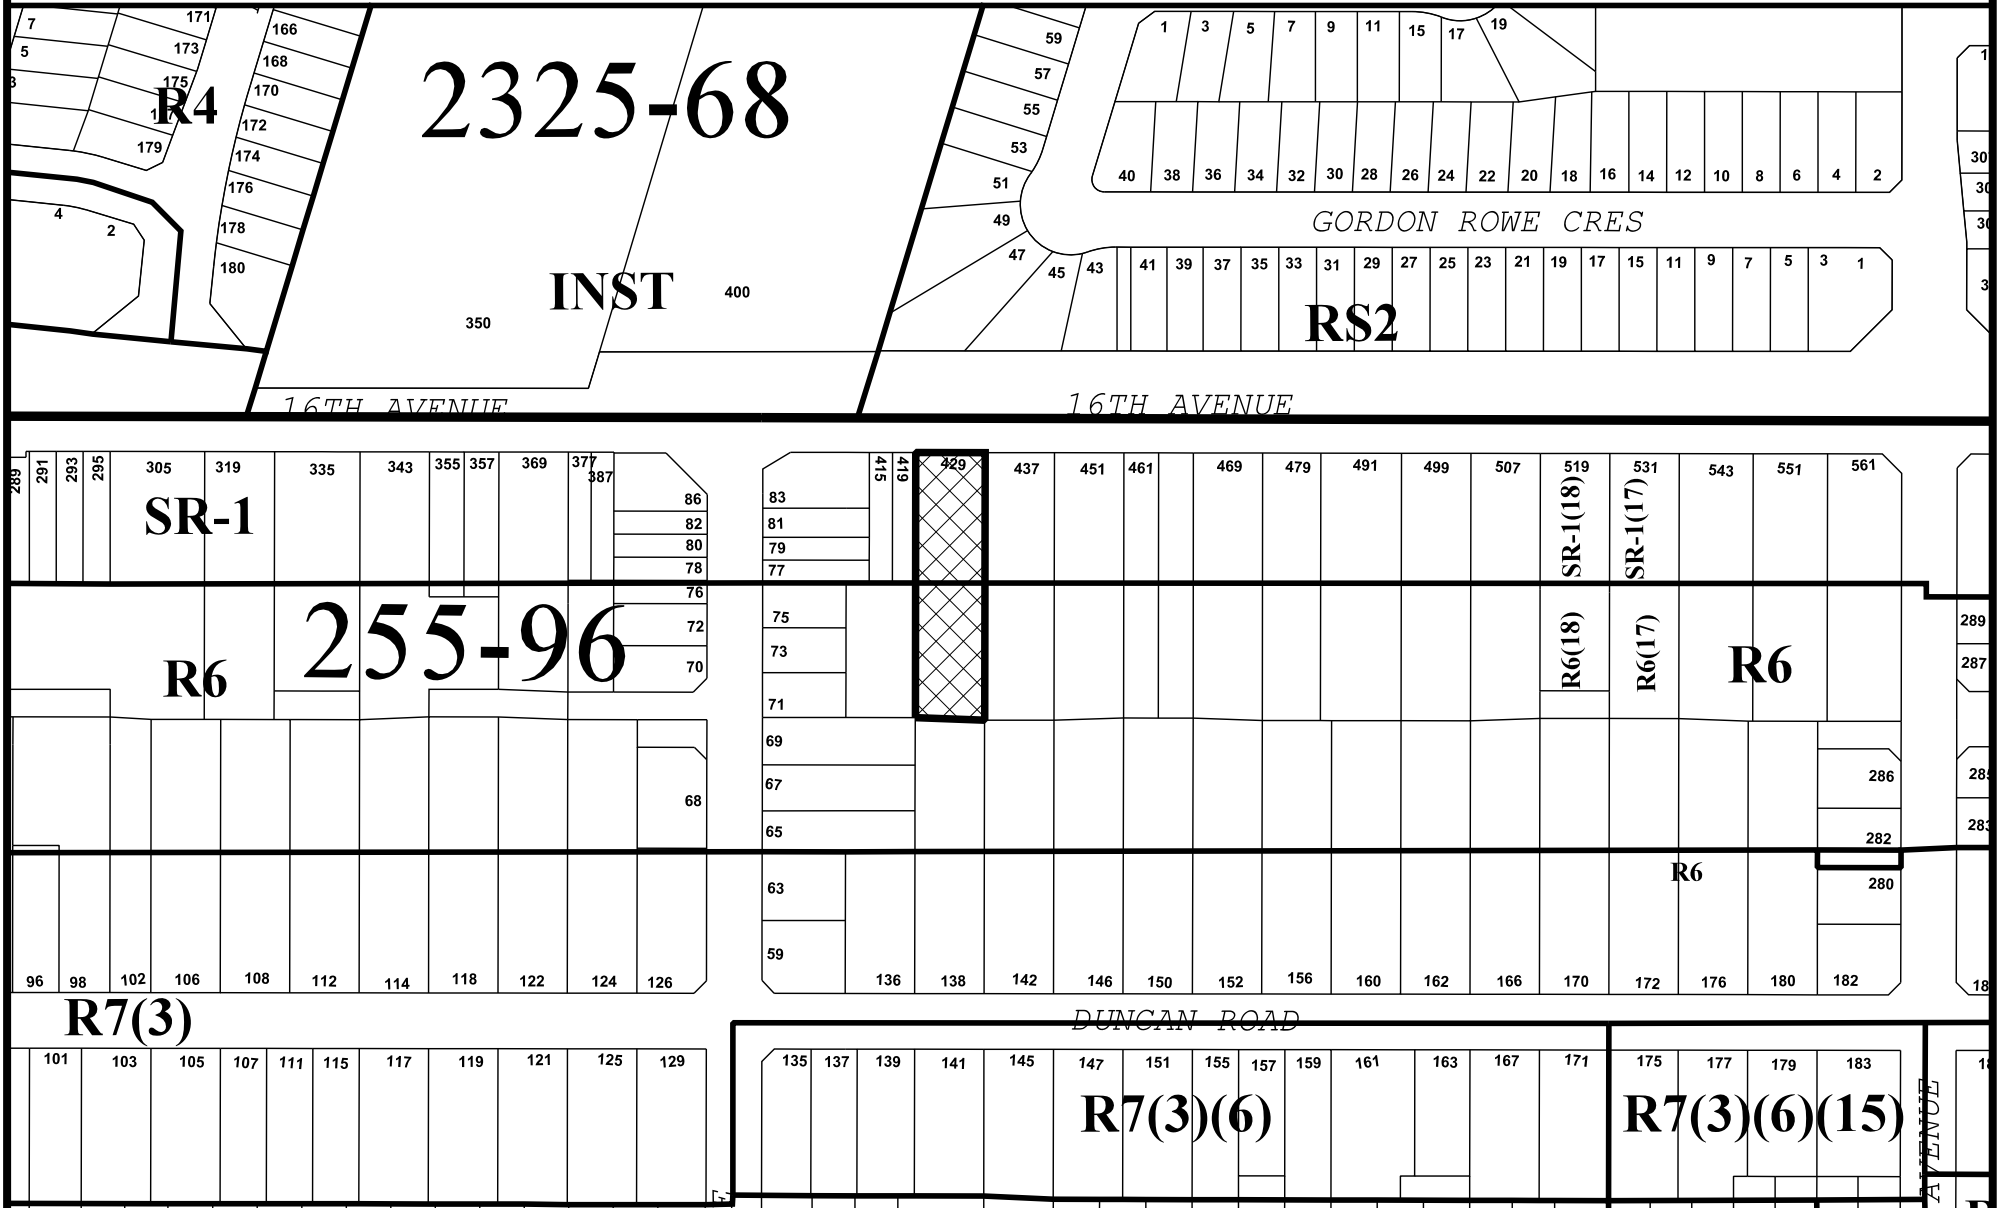

MAP 4 - EXISTING ZONING

SUBJECT LANDS

ZONING_S219005A.DGN

KP/SS SRPRS 19.116

BLOCK 26

FILE Nos.D02-19005

CITY OF RICHMOND HILL
PLANNING AND REGULATORY
SERVICES DEPARTMENT