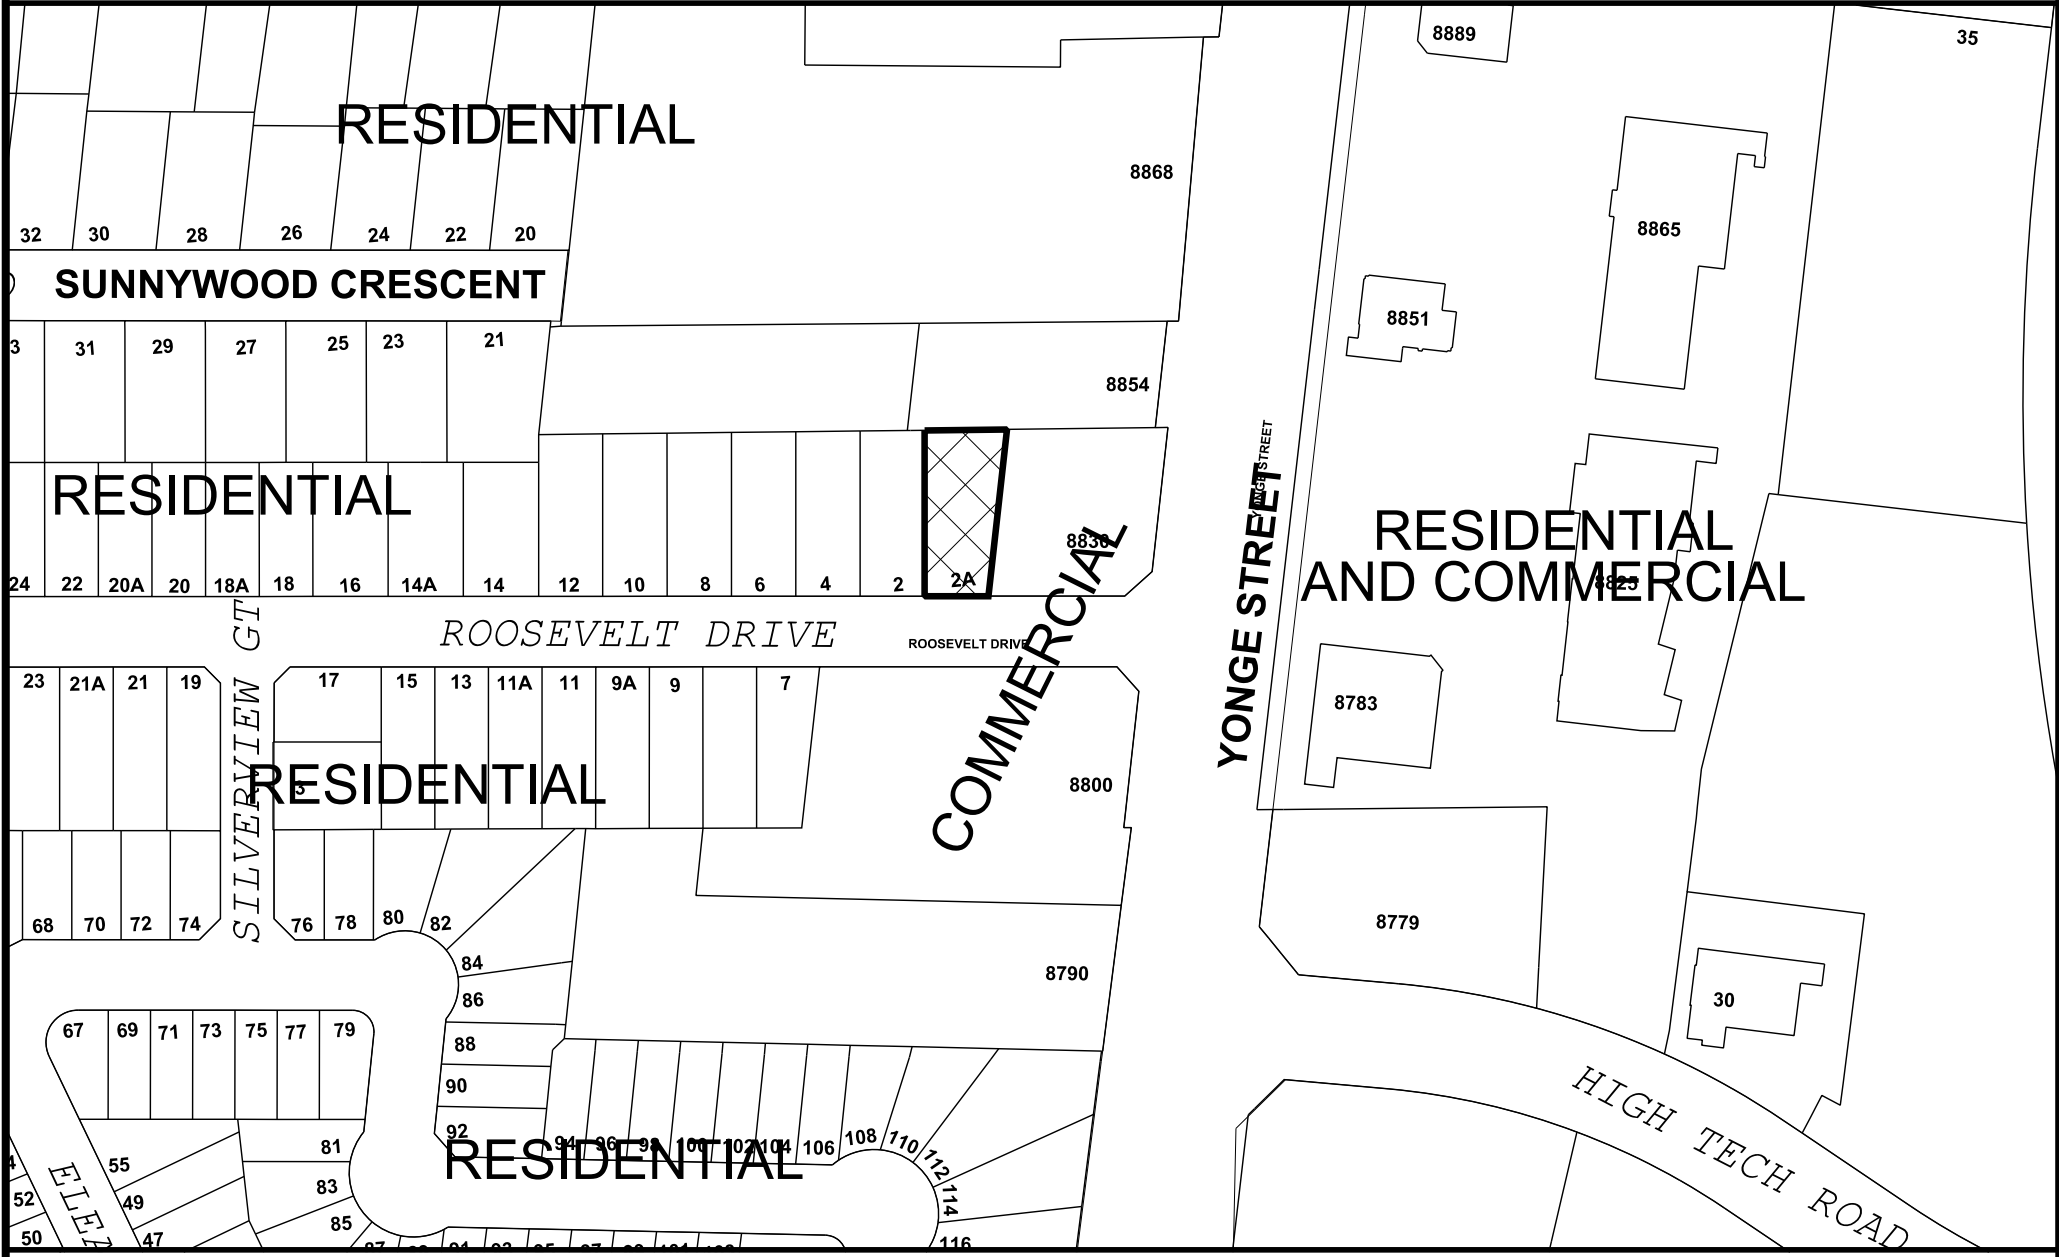

MAP 2 - NEIGHBOURHOOD CONTEXT

SUBJECT LANDS

EXISTING_S219009A.DGN

PL/SS SRPRS 19.177

BLOCK 25

FILE No.D02-19009

CITY OF RICHMOND HILL
 PLANNING AND REGULATORY
 SERVICES DEPARTMENT