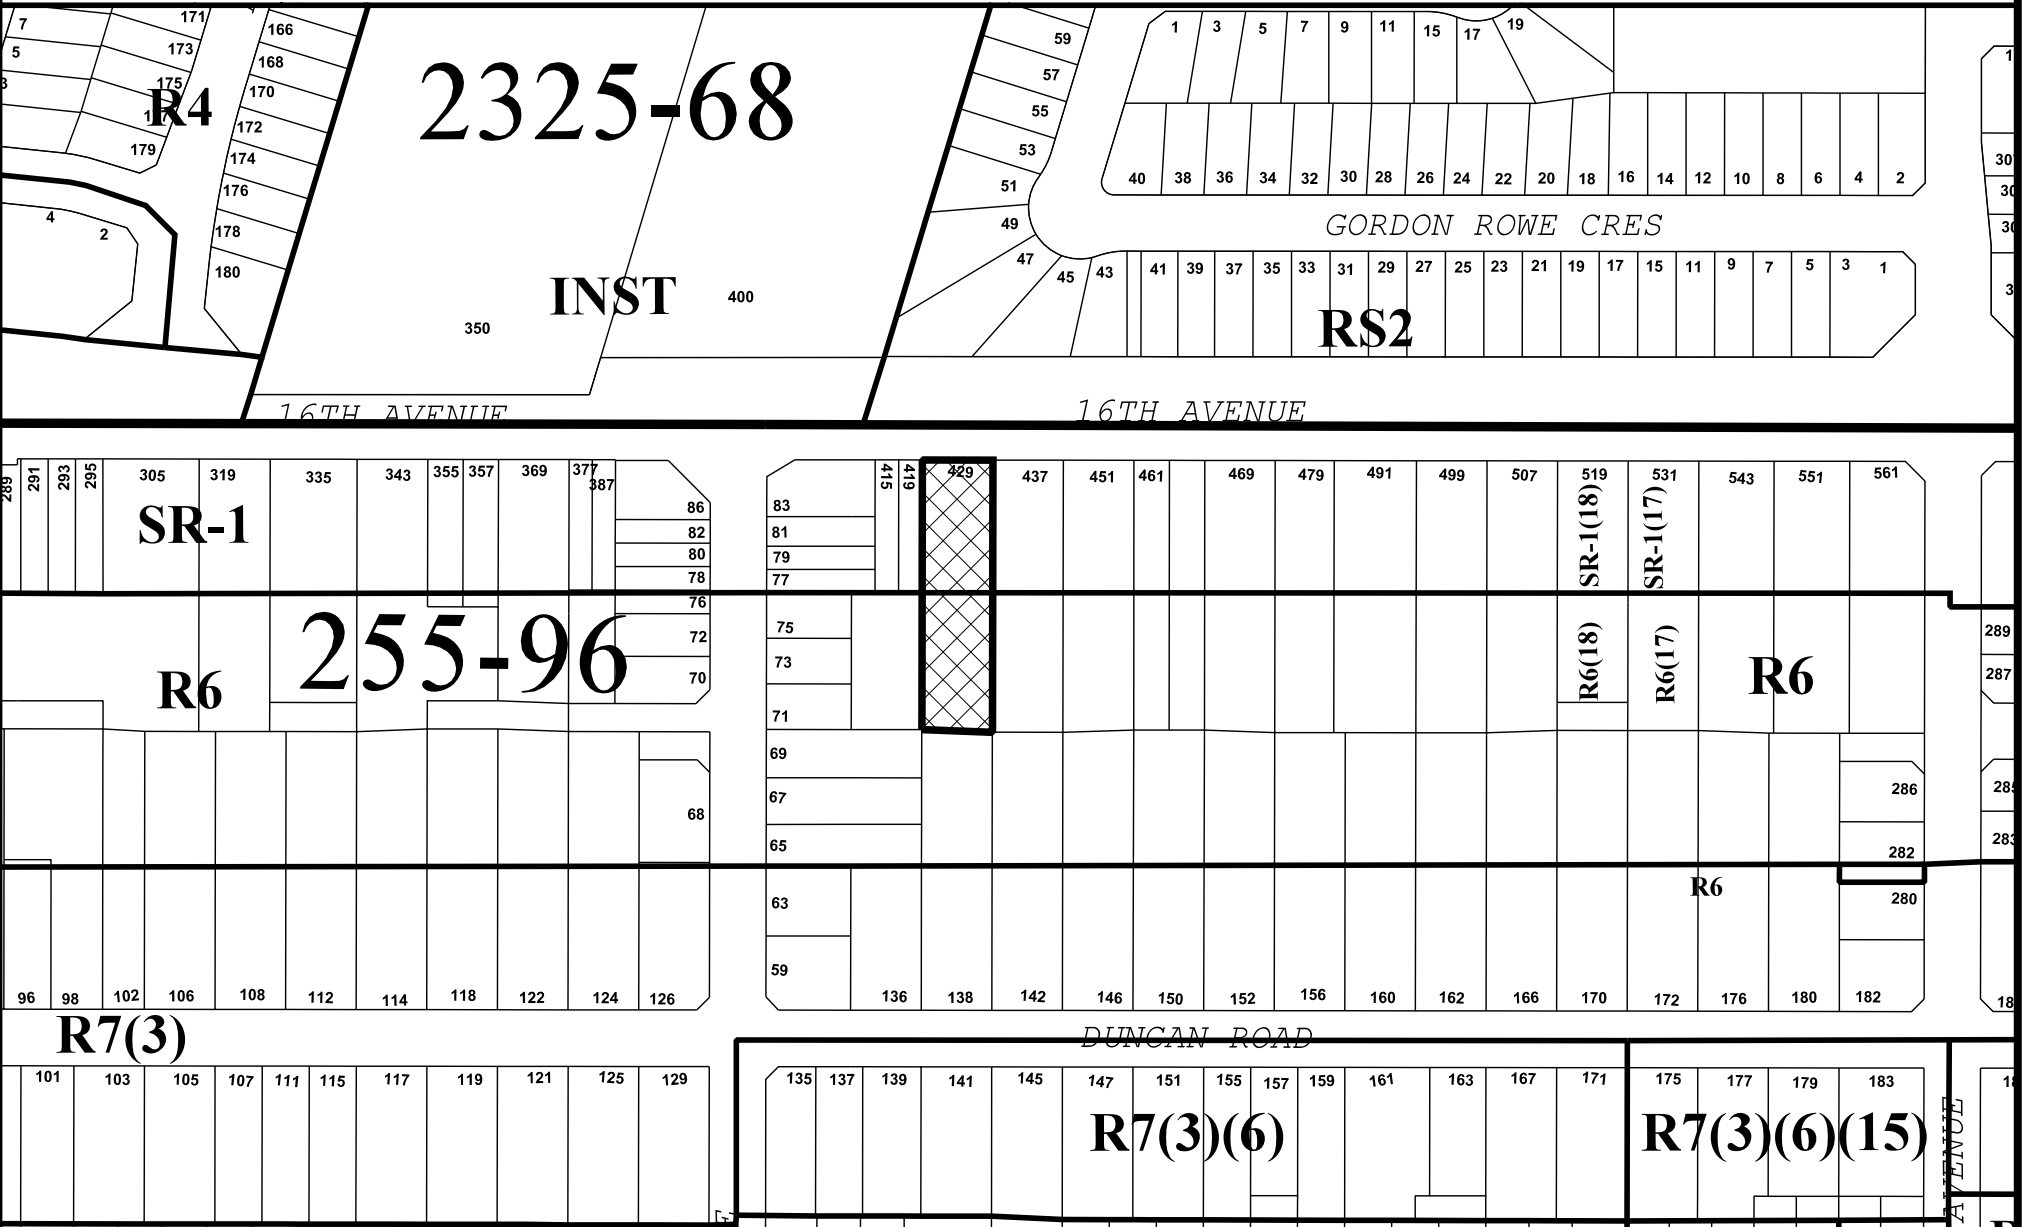

MAP 3 - EXISTING ZONING

SUBJECT LANDS

ZONING_S219005A.DGN

KP/SS SRPRS 20.008

BLOCK 26

FILE Nos.D02-19005

CITY OF RICHMOND HILL
 PLANNING AND REGULATORY
 SERVICES DEPARTMENT