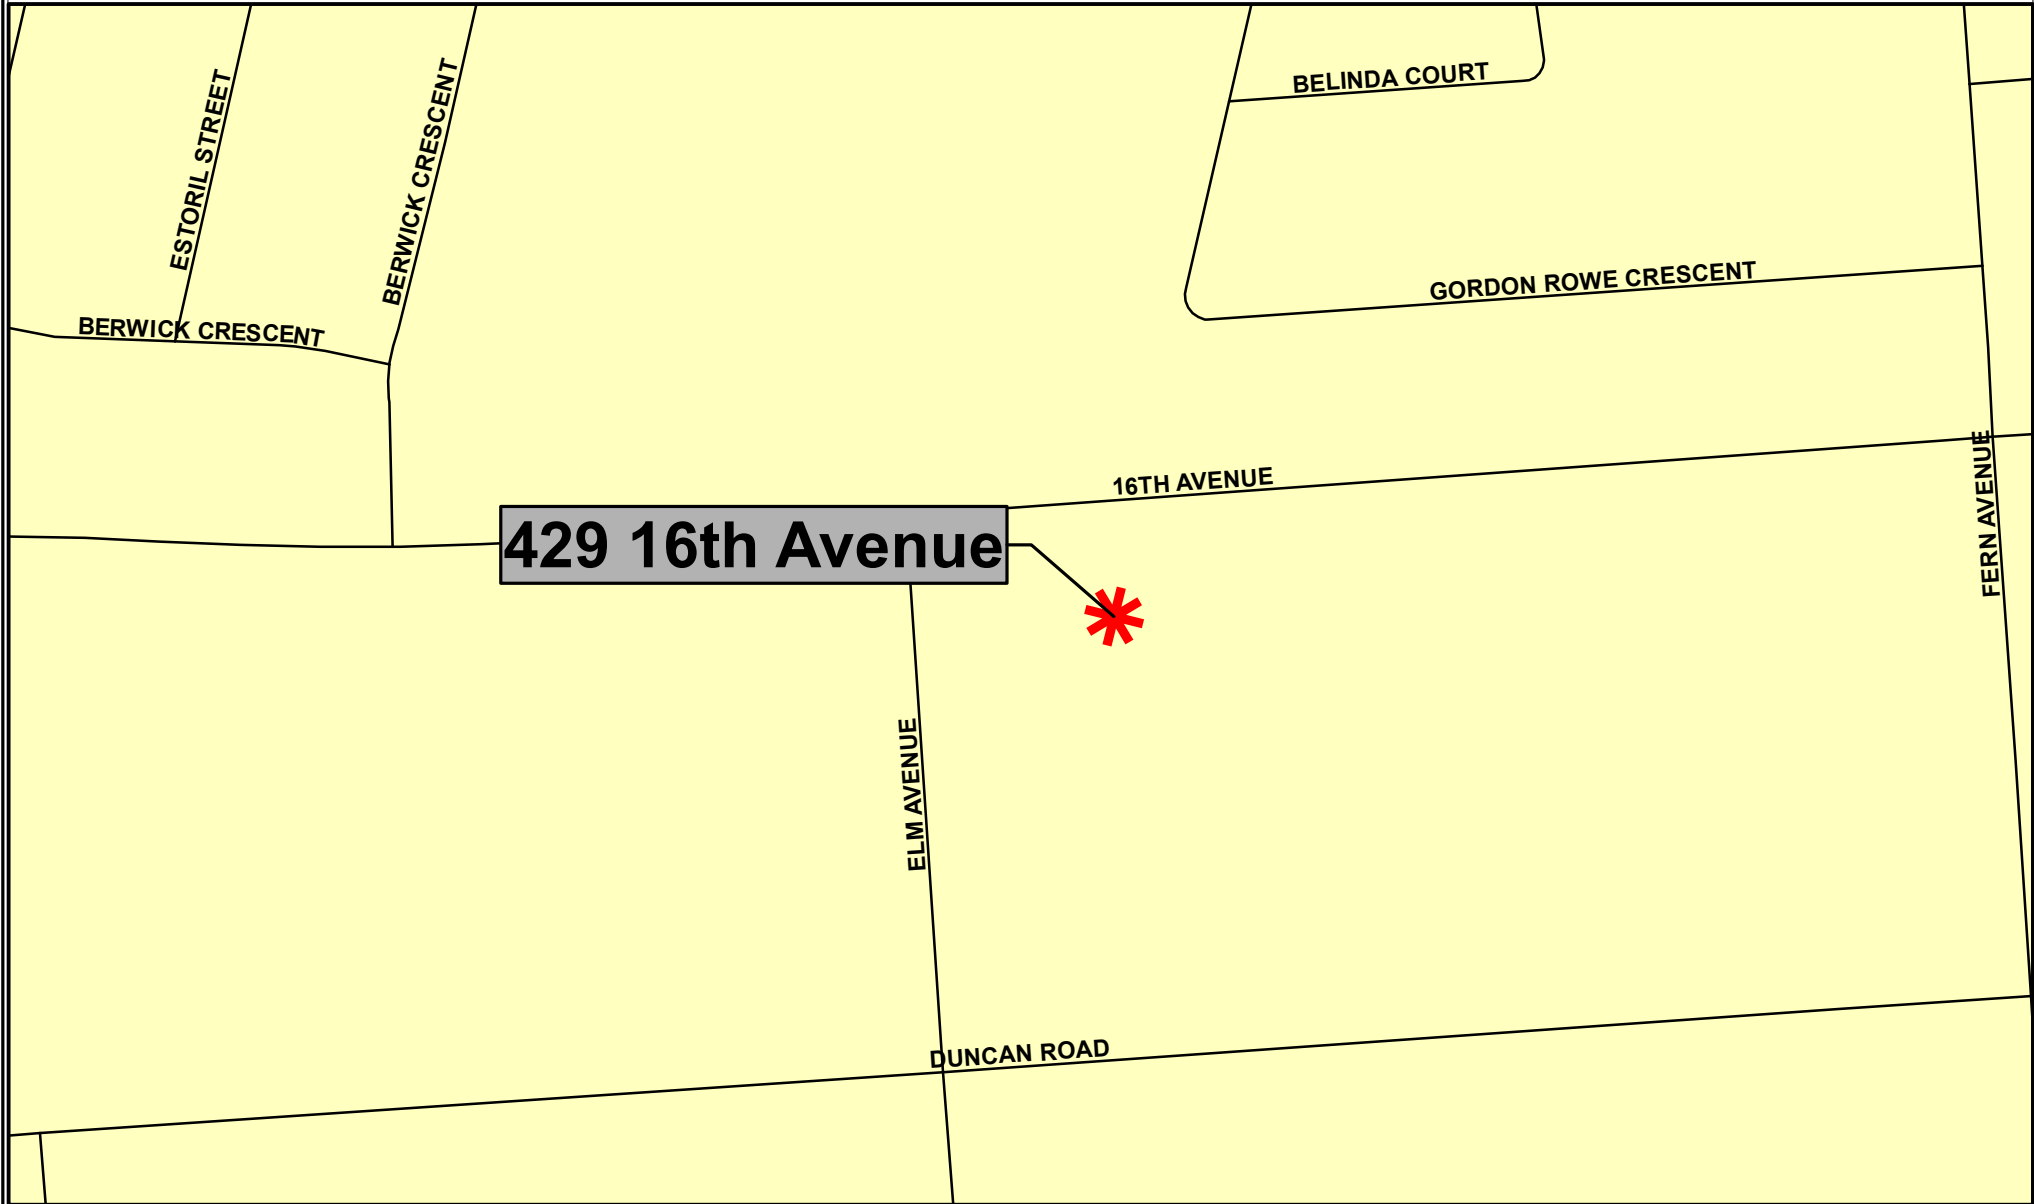

MAP 4 - OFFICIAL PLAN DESIGNATION

NOTE: The information provide in this map is a depiction of a portion of the Richmond Hill Official Plan. For accurate reference, the schedules and policies of the Richmond Hill Official Plan must be consulted. In the case of a discrepancy between the schedules and the policies of the Richmond Hill Official Plan, the policies shall take precedence.

Legend

Subject Lands

Neighbourhood

KP/SS SRPRS.20.008

BLOCK 26

File No. D02-19005

CITY OF RICHMOND HILL
PLANNING AND REGULATORY
SERVICES DEPARTMENT