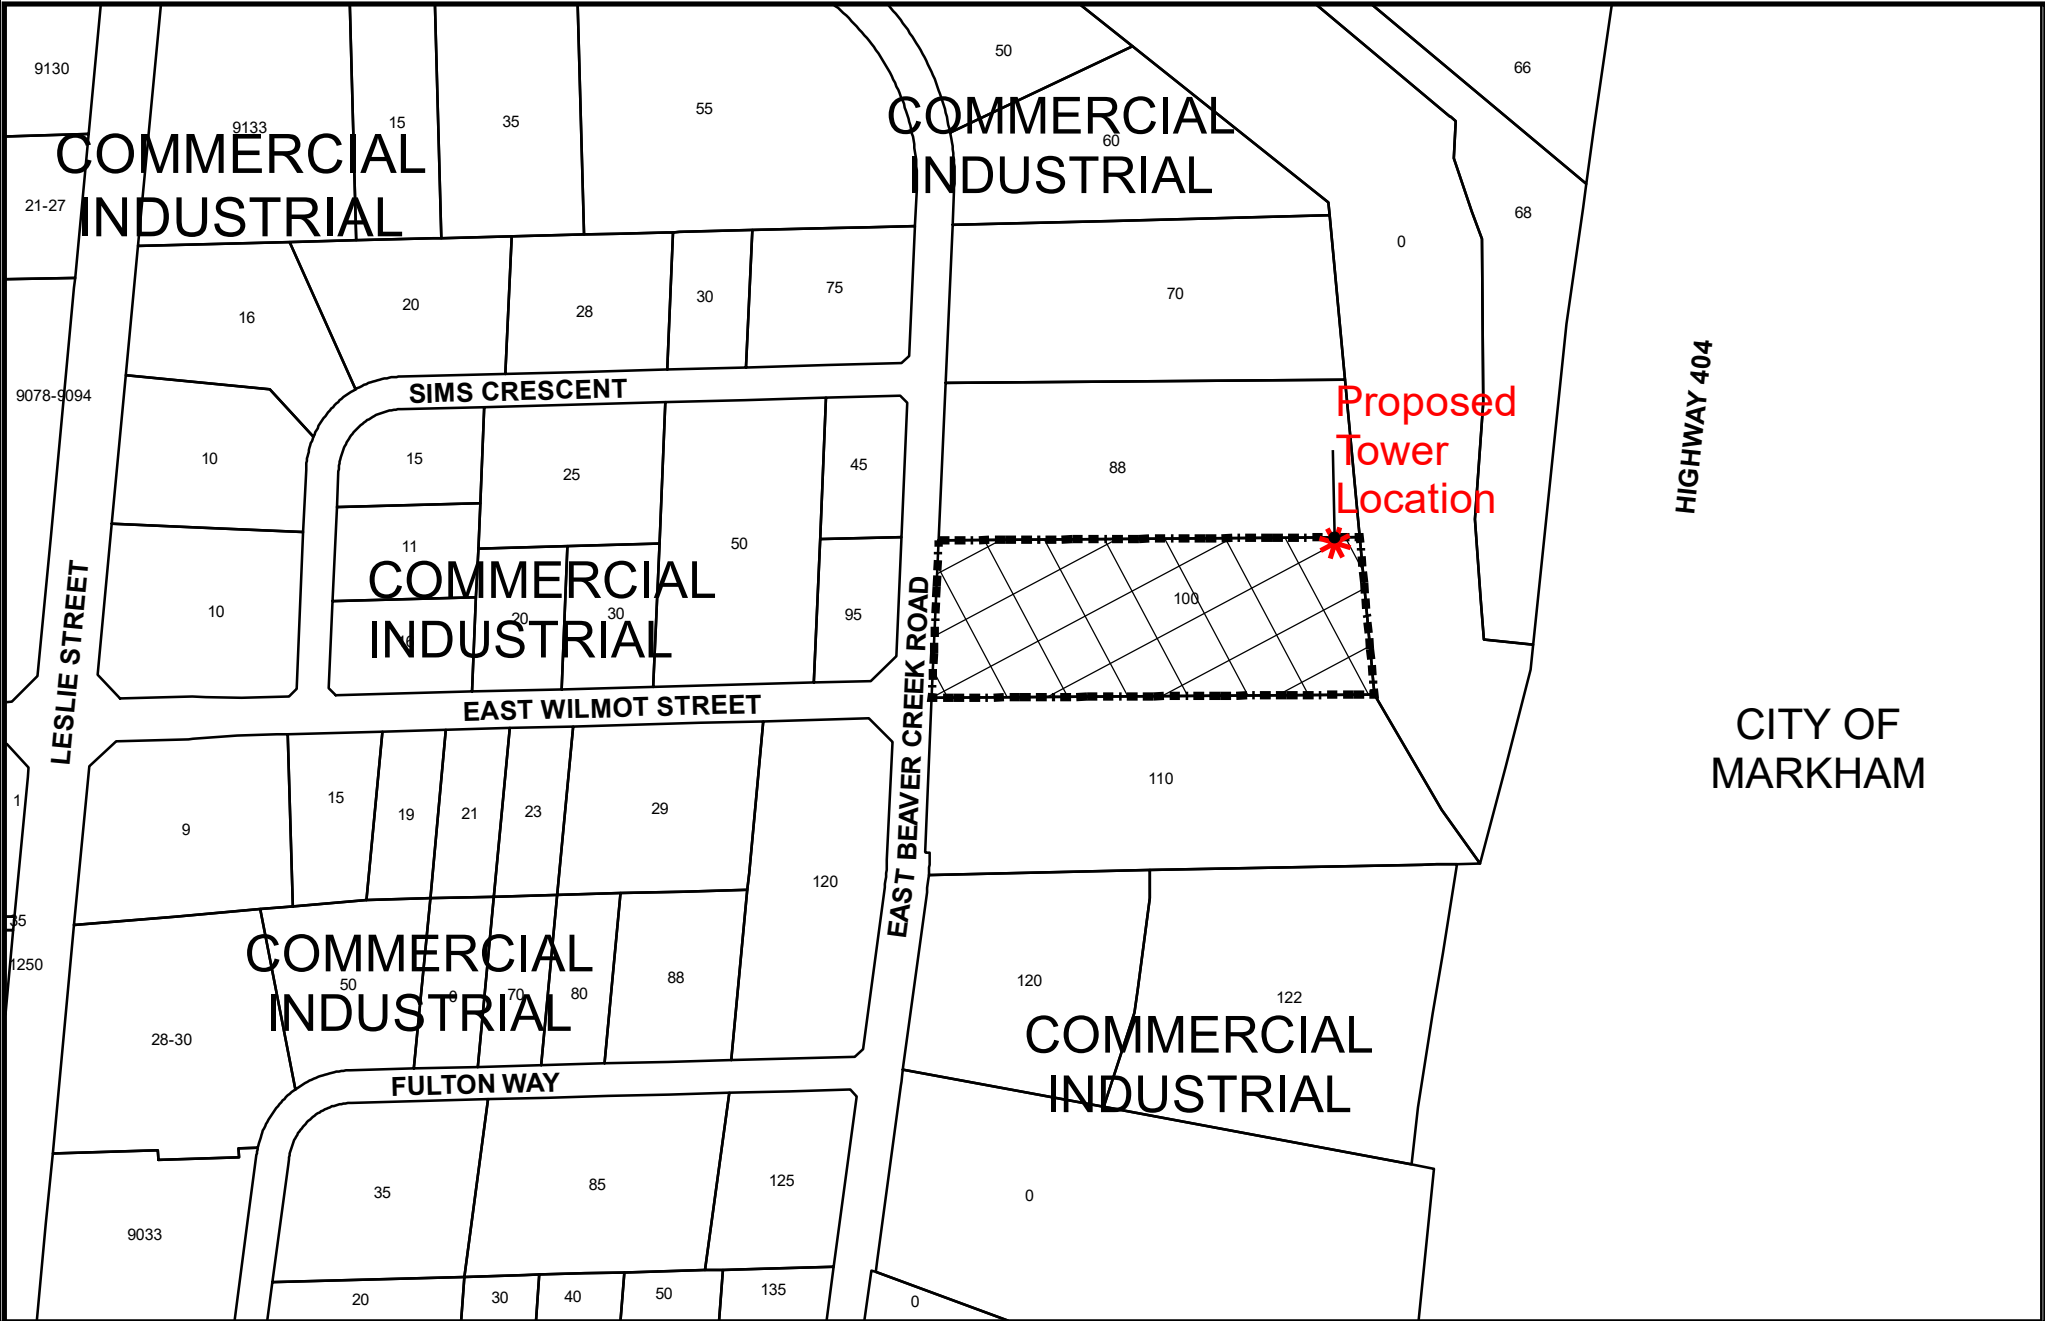

MAP 2 - NEIGHBOURHOOD CONTEXT

Legend

 Proposed Tower Location

 SUBJECT LAND

AD/SS SRPRS.20.035

BLOCK 28

File No. D25-19001

CITY OF RICHMOND HILL
PLANNING AND REGULATORY
SERVICES DEPARTMENT