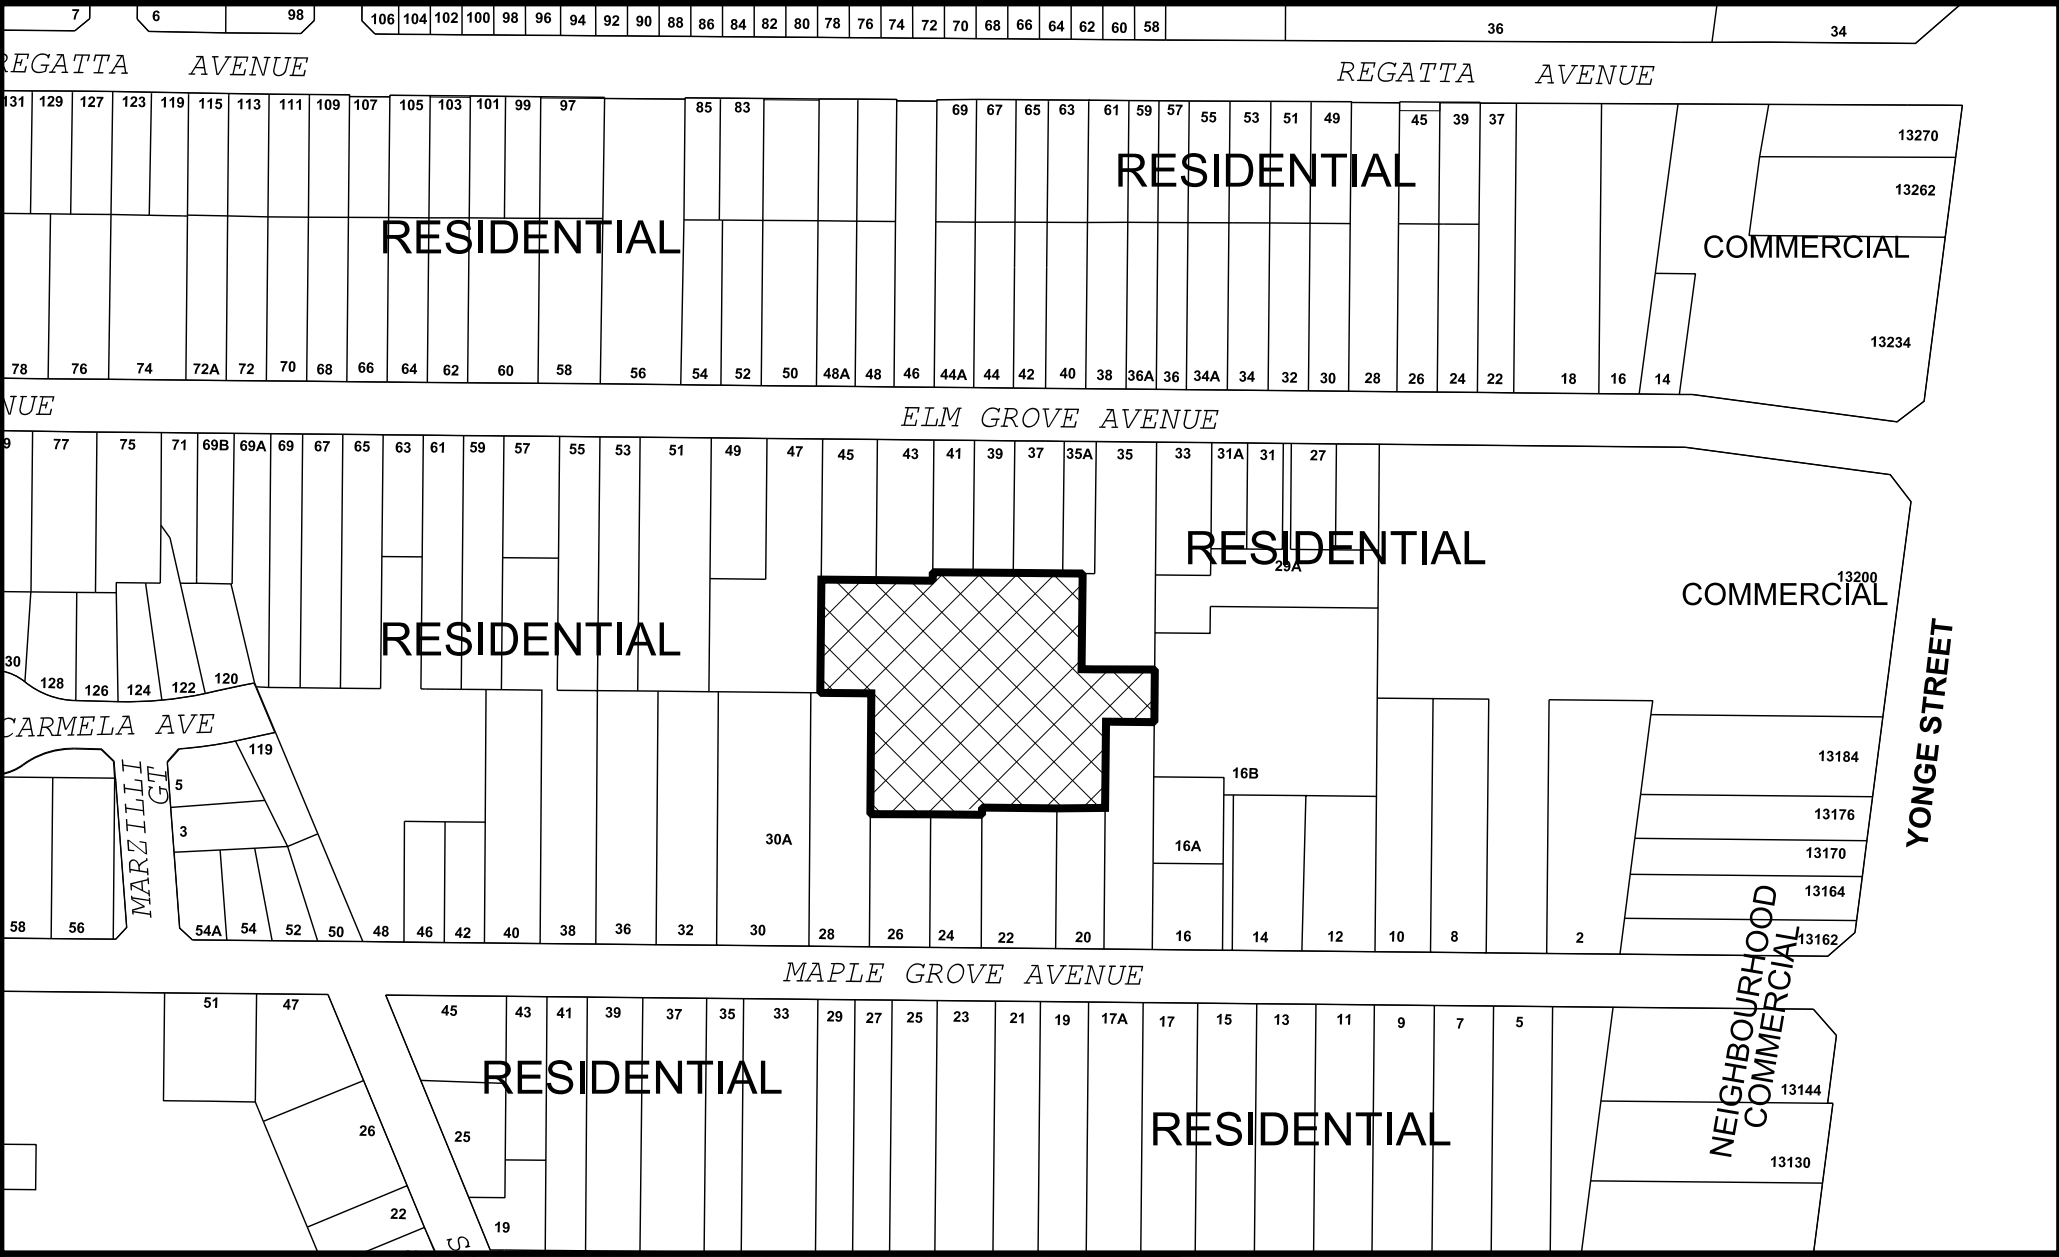

MAP 2 - NEIGHBOURHOOD CONTEXT

SUBJECT LANDS

S220003A_S320001A.DGN

PL/SS SRPRS 20.067

BLOCK 01

File Nos. D02-20003
D03-20001

CITY OF RICHMOND HILL
PLANNING AND REGULATORY
SERVICES DEPARTMENT