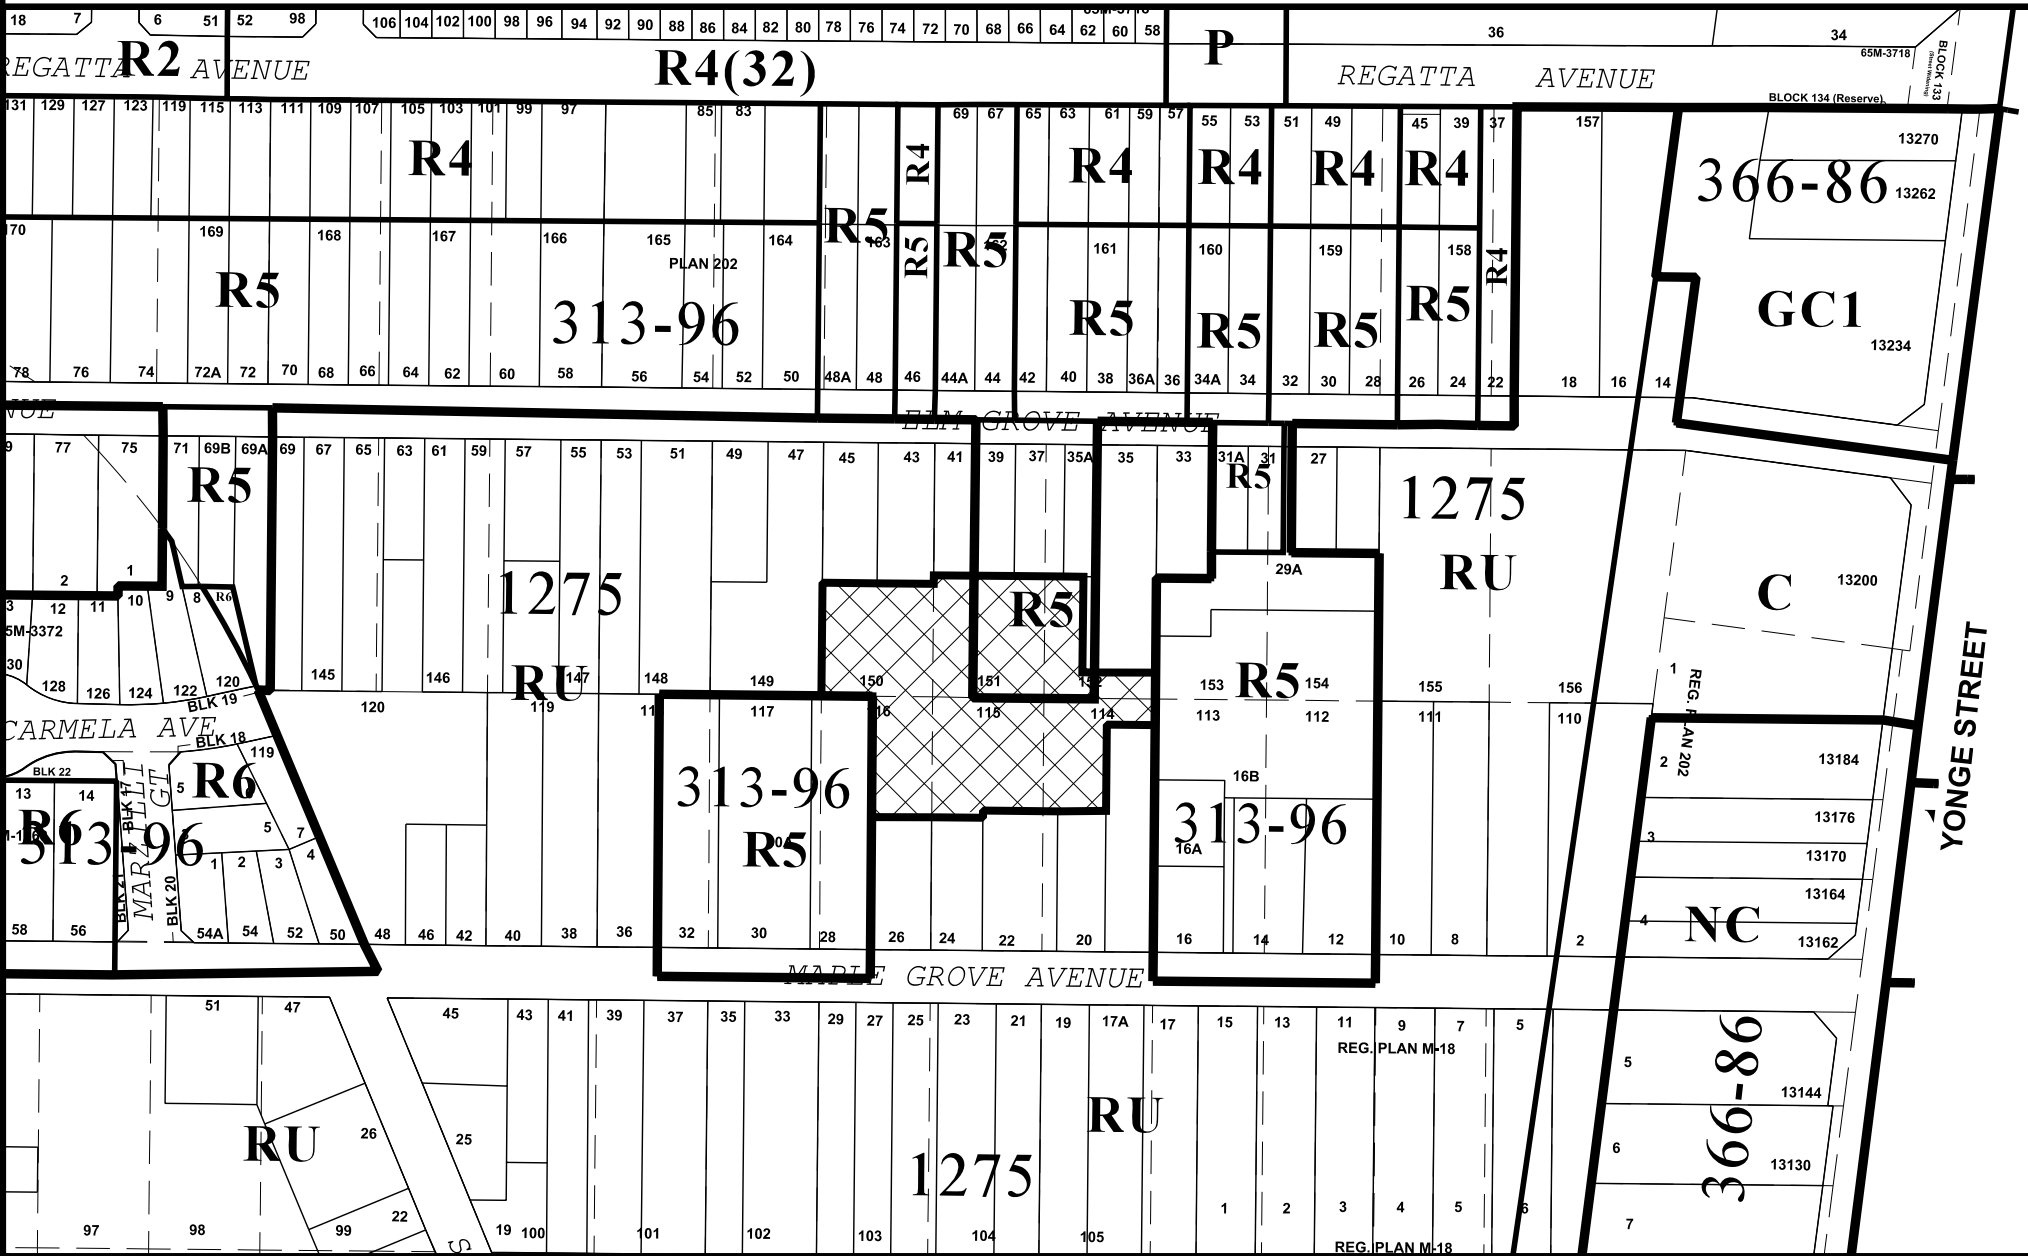

MAP 3 - EXISTING ZONING

SUBJECT LANDS

ZONING_S220003A_S320001A.DGN

PL/SS SRPRS 20.067

BLOCK 01

File Nos.D02-20003
D03-20001

CITY OF RICHMOND HILL
PLANNING AND REGULATORY
SERVICES DEPARTMENT