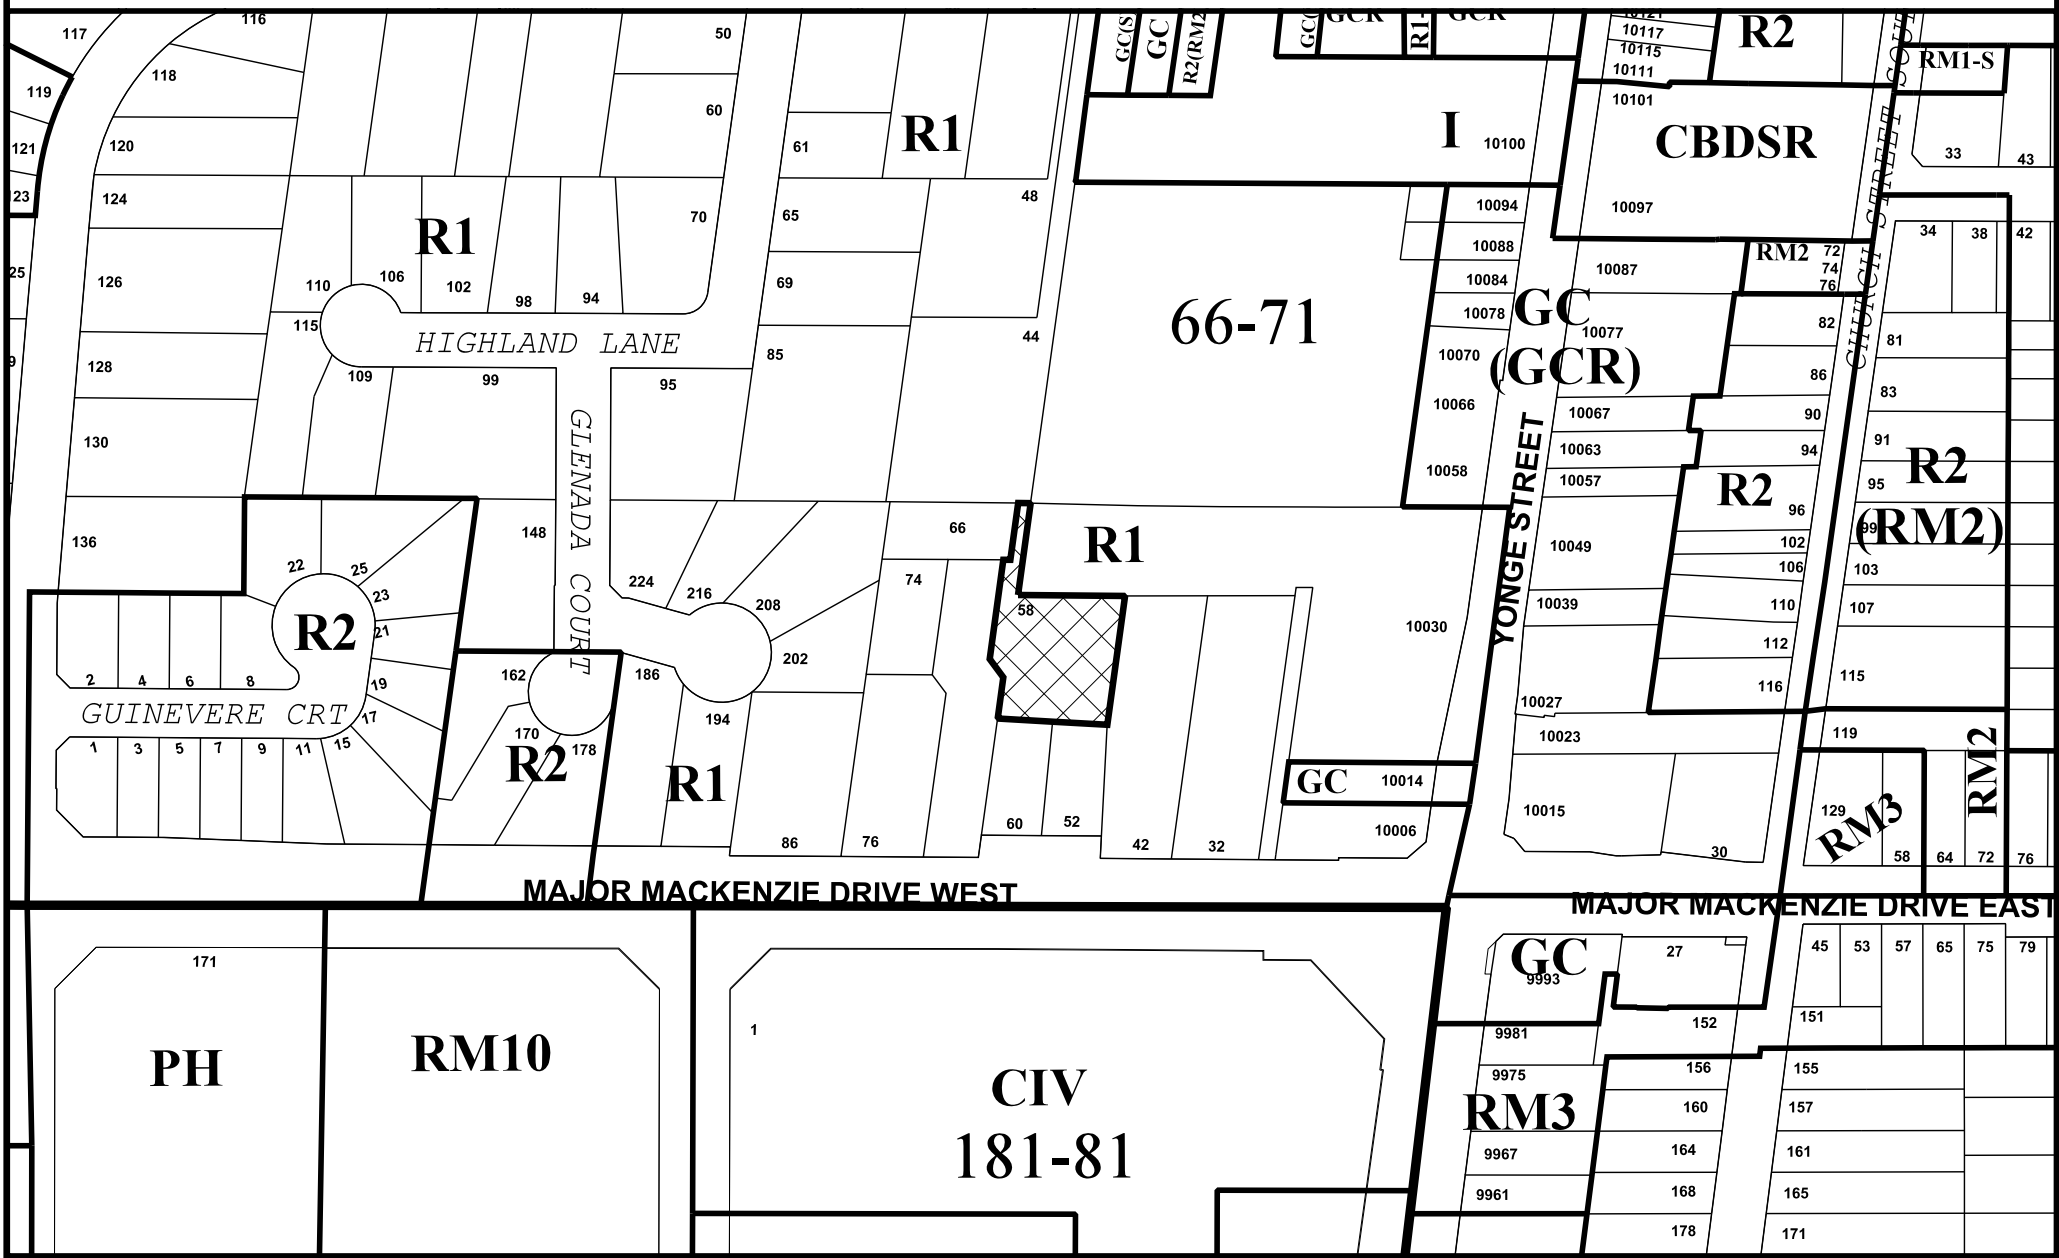

MAP 3 - EXISTING ZONING

SUBJECT LANDS

ZONING_S220001A.DGN

SF/SS SRPRS 20.047

BLOCK 17

File No.D02-20001

CITY OF RICHMOND HILL
 PLANNING AND REGULATORY
 SERVICES DEPARTMENT