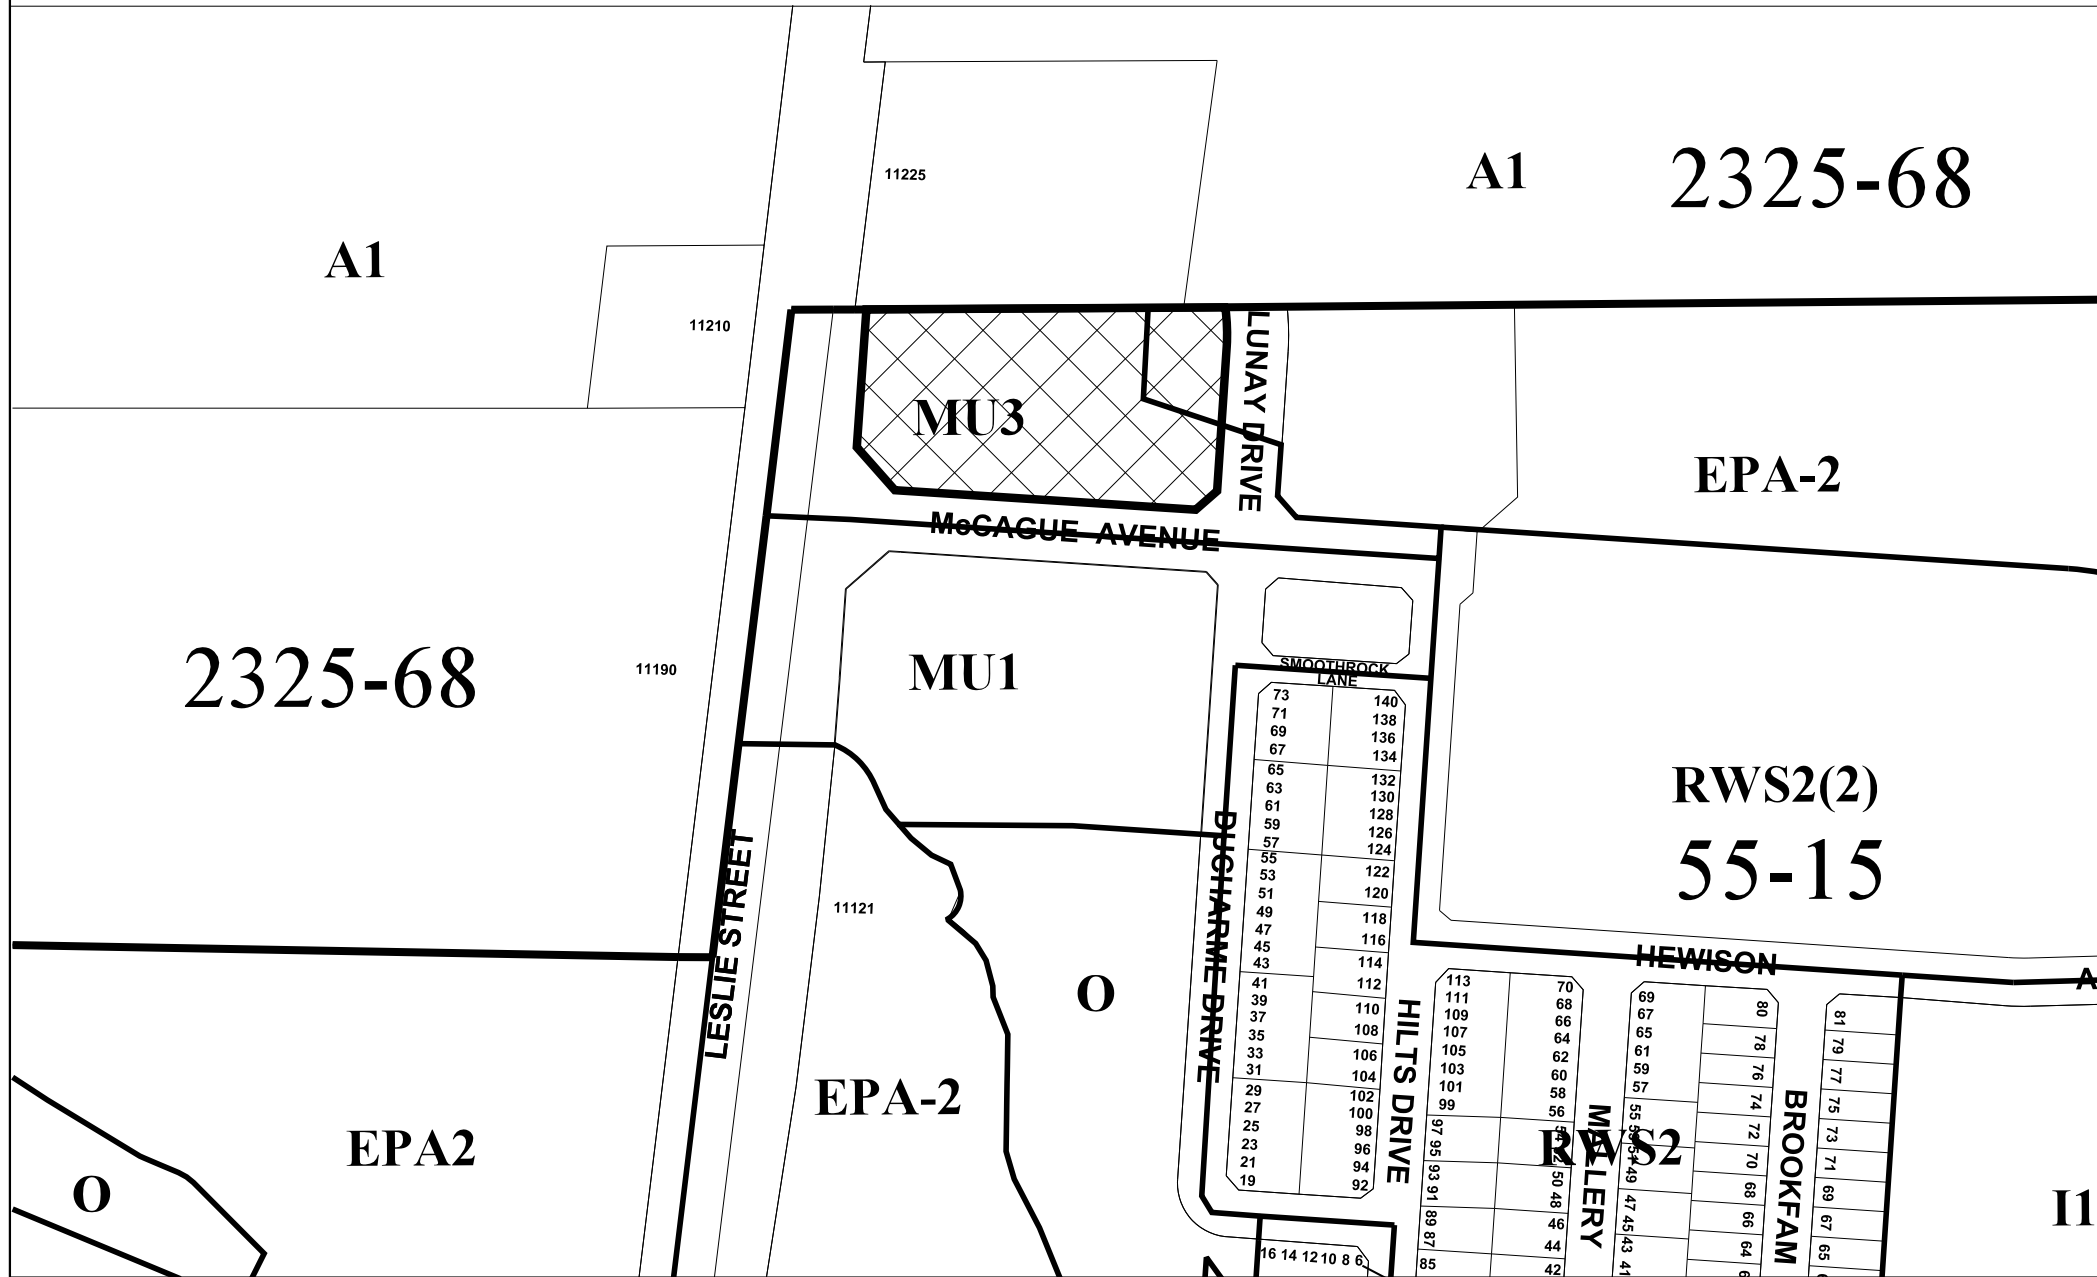

MAP 3 - EXISTING ZONING

SUBJECT LANDS

ZONING_S220007A.DGN

DC/HL SRPRS.20.091

BLOCK 13

FILE No. D01-20002, D02-20007

CITY OF RICHMOND HILL
PLANNING AND REGULATORY
SERVICES DEPARTMENT