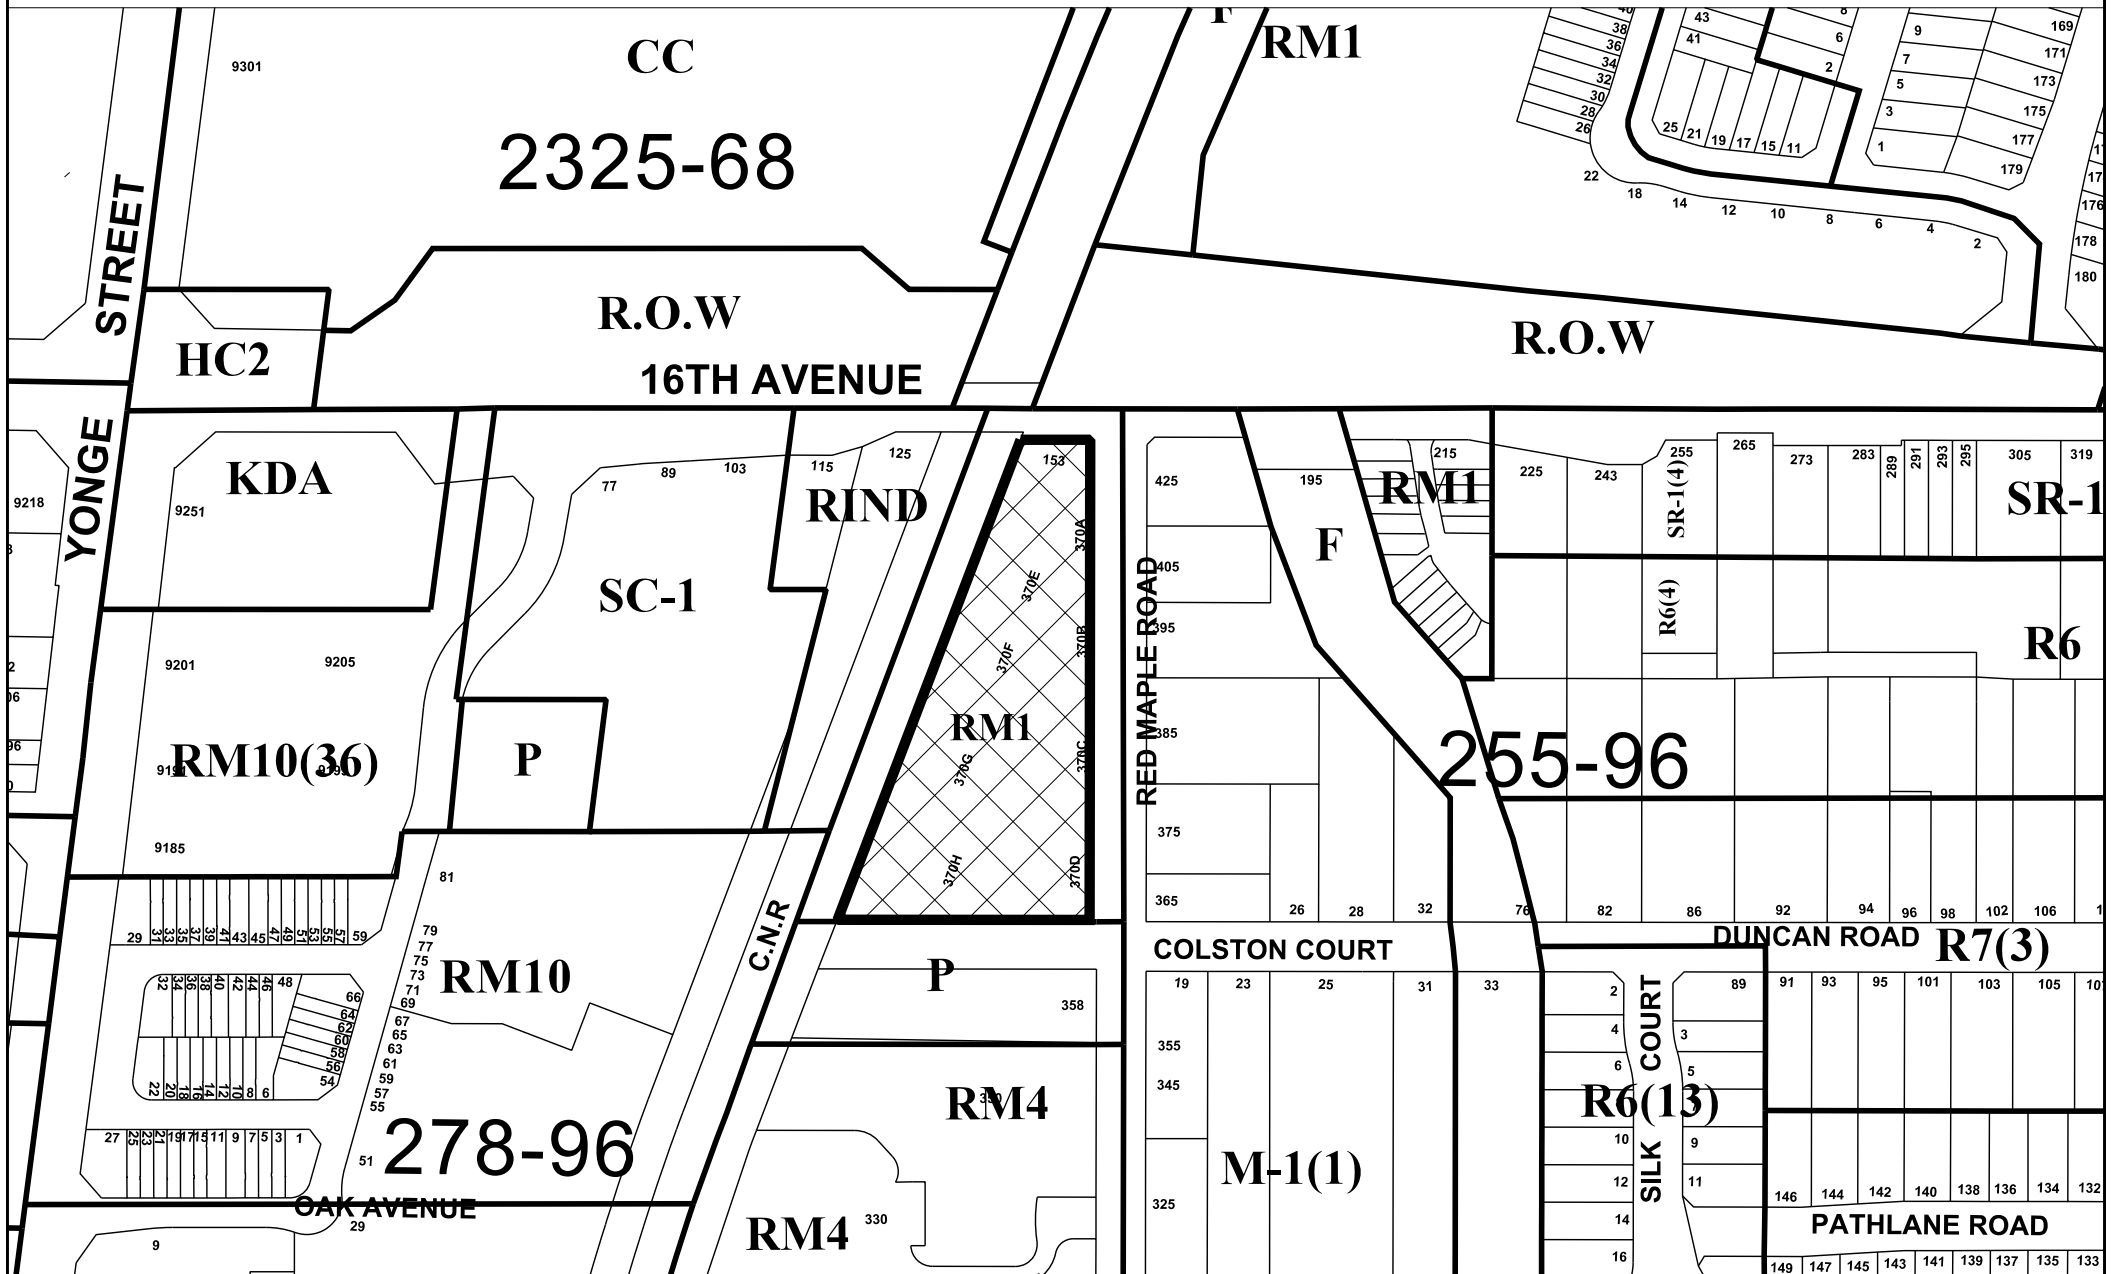

# MAP 3 - EXISTING ZONING

 SUBJECT LANDS

ZONING\_S520002A.DGN

KP/HL SRPRS.20.094

BLOCK 26 FILE No. D05-20002

CITY OF RICHMOND HILL  
PLANNING AND REGULATORY  
SERVICES DEPARTMENT

T:\Maps\Map\_Planning\BLOCK\_26\ZONING\_S520002A.dgn 5/19/2020 1:30:07 PM VIEWMODEL=Default