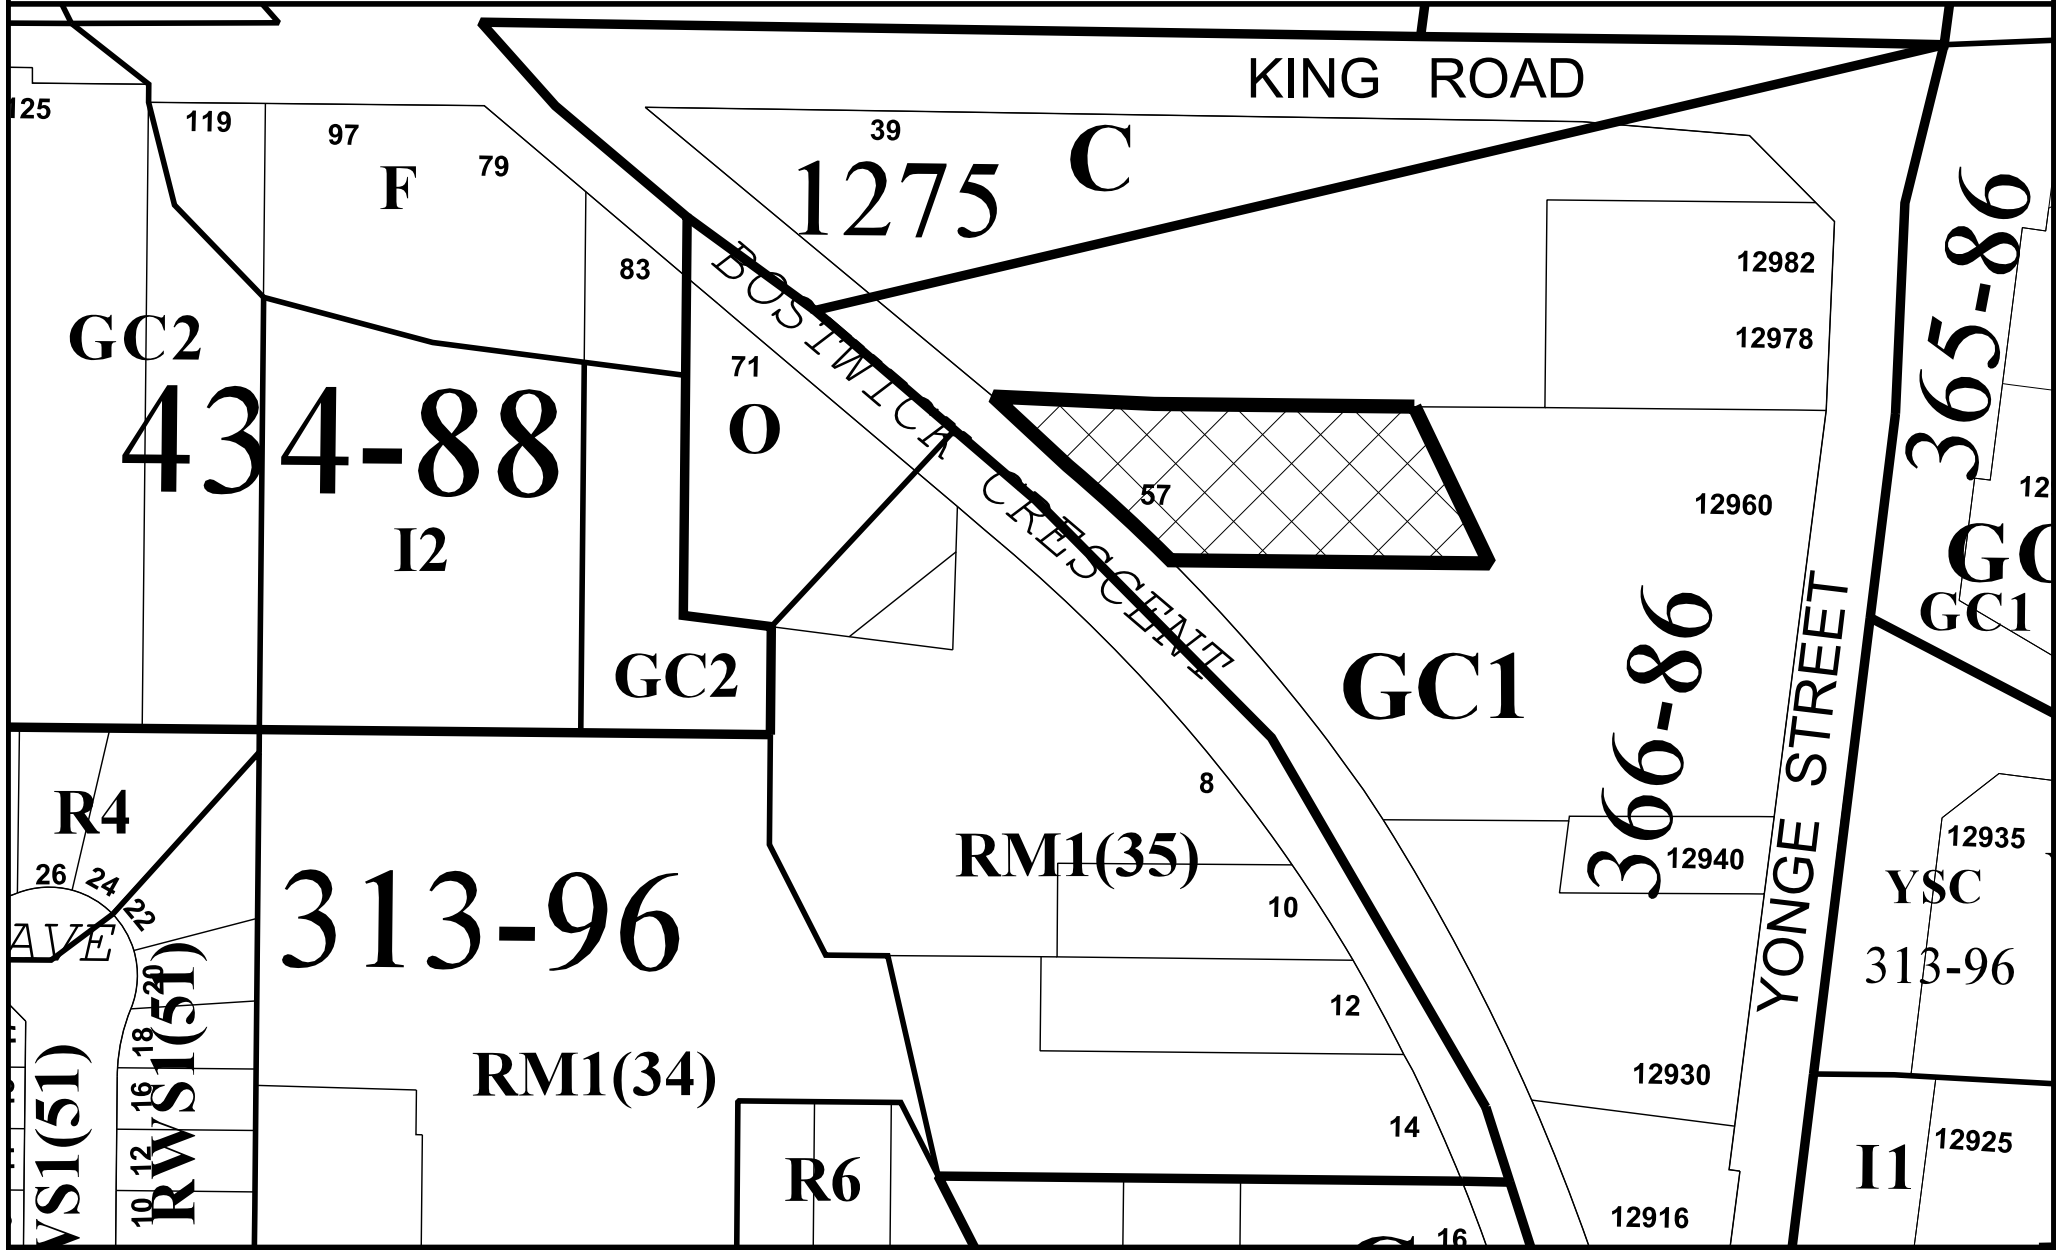

MAP 3 - EXISTING ZONING

SUBJECT LANDS

ZONING S620013A.DGN

SF/HL SRPRS 20.103

BLOCK 08

File No. D06-20013

CITY OF RICHMOND HILL
PLANNING AND REGULATORY
SERVICES DEPARTMENT