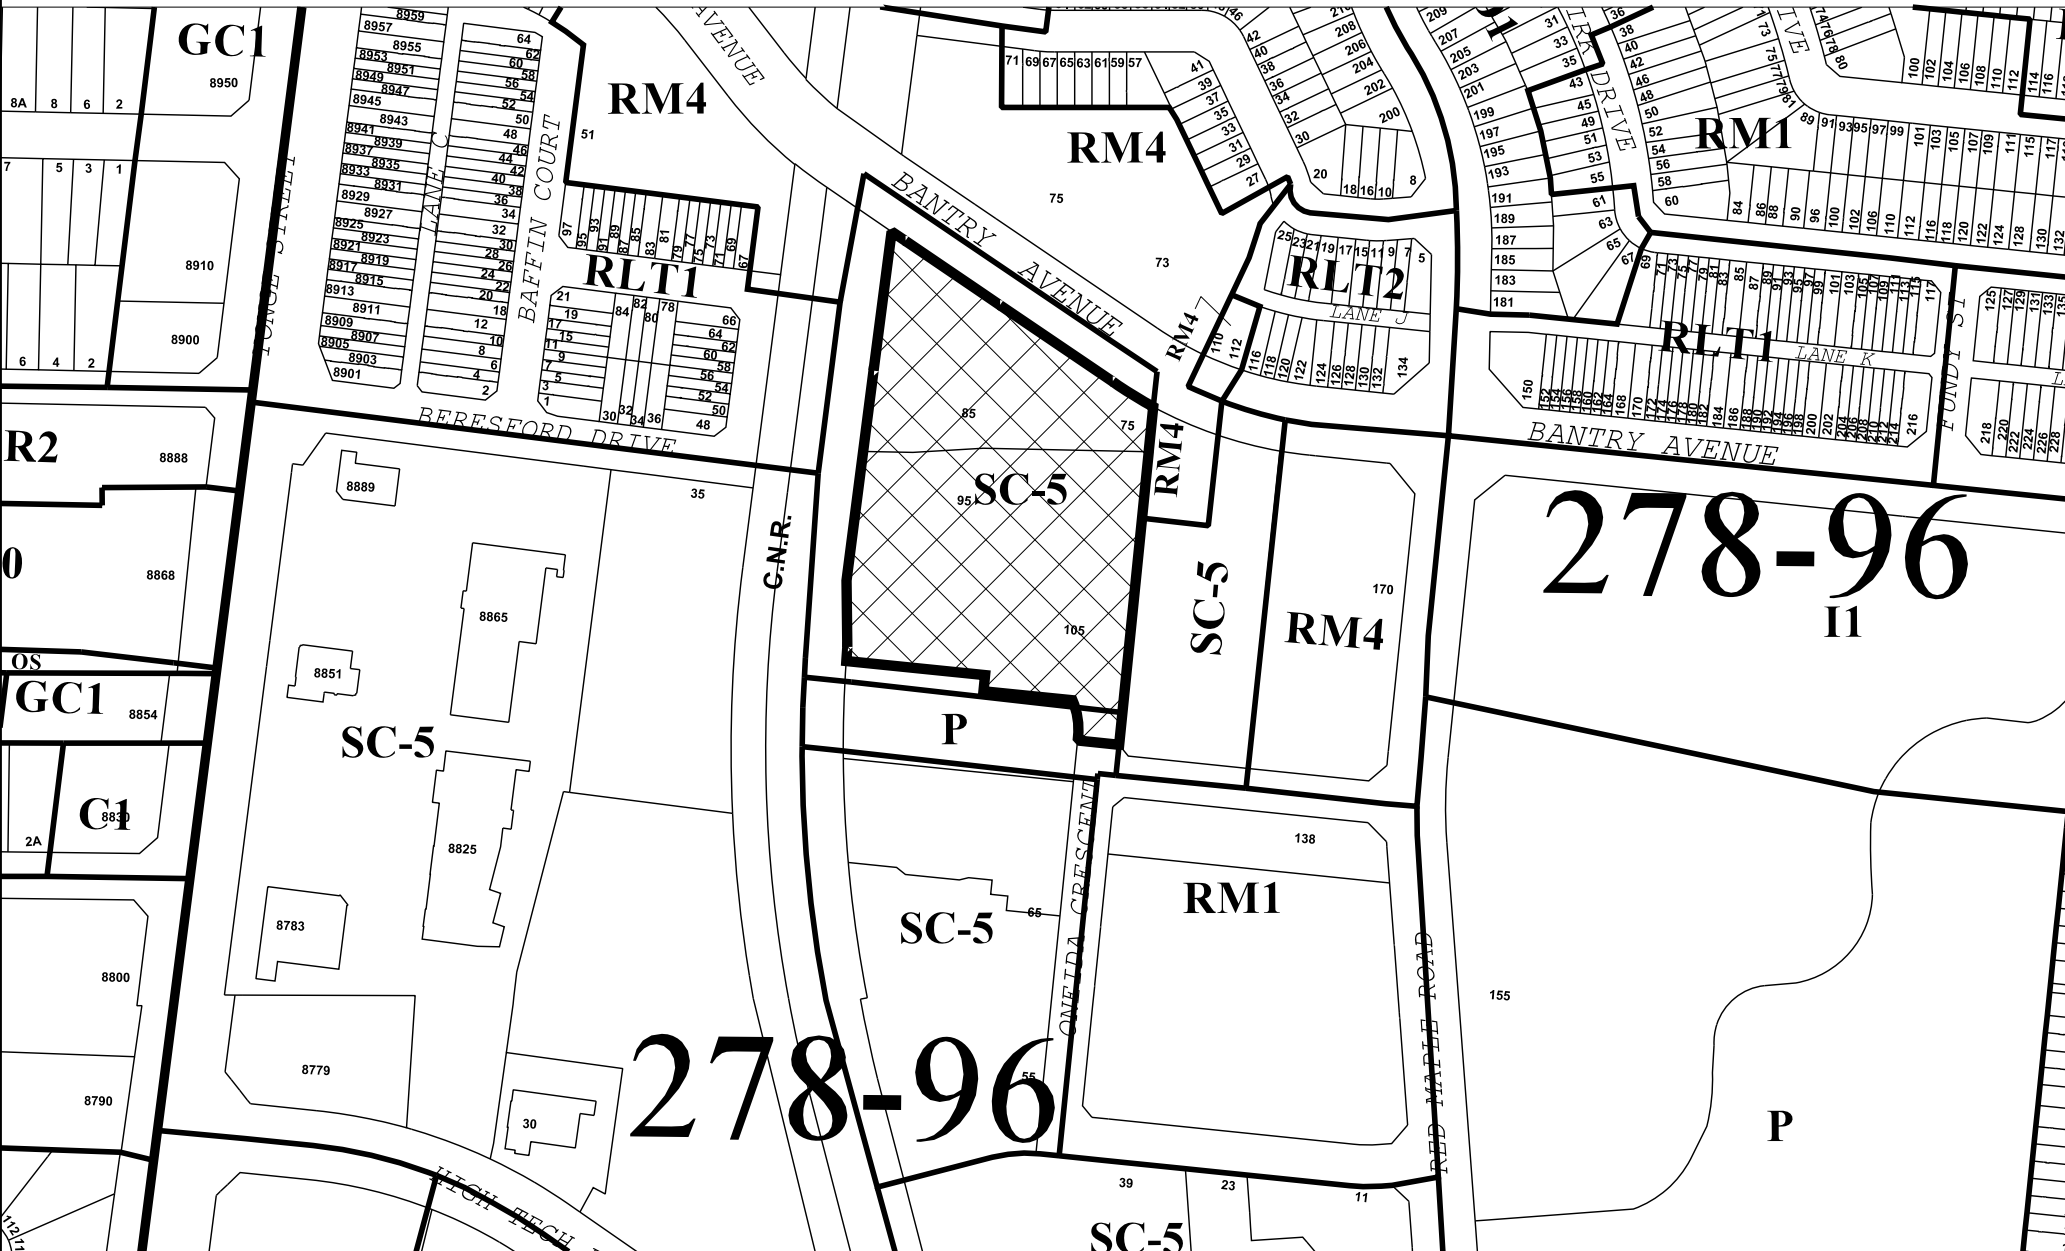

MAP 4 - EXISTING ZONING

SUBJECT LANDS

ZONING_S520003A.DGN

AD/HL SRPRS.20.103

BLOCK 26

FILE No. D05-20003

CITY OF RICHMOND HILL
PLANNING AND REGULATORY
SERVICES DEPARTMENT