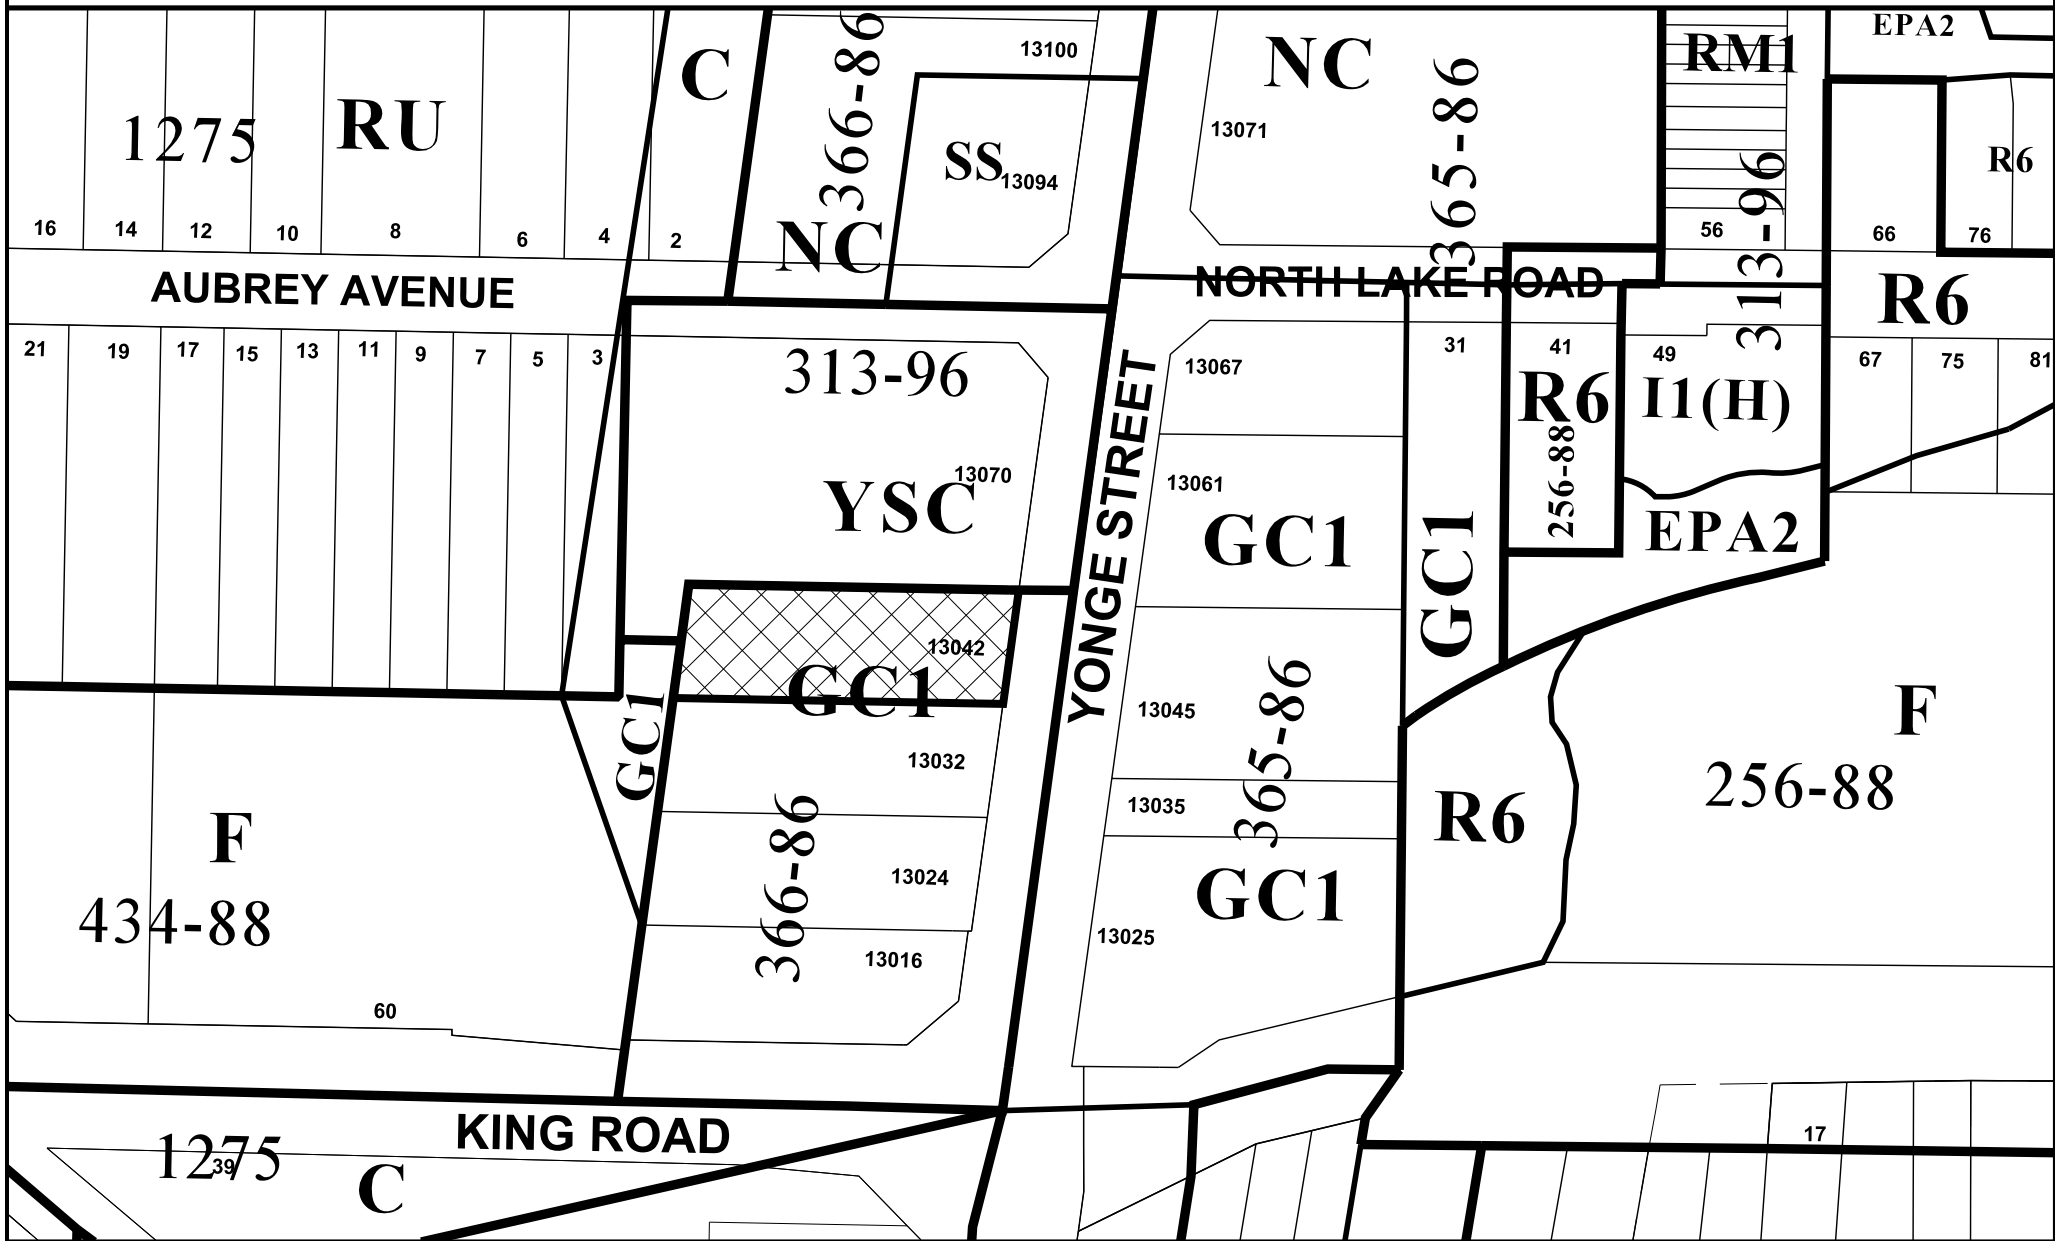

MAP 3 - EXISTING ZONING

SUBJECT LANDS

ZONING_S215006A_NEW.DGN

FT/HL SRPRS.20.104

BLOCK 01

FILE Nos. D01-15001
D02-15006, D06-15014

CITY OF RICHMOND HILL
PLANNING AND REGULATORY
SERVICES DEPARTMENT