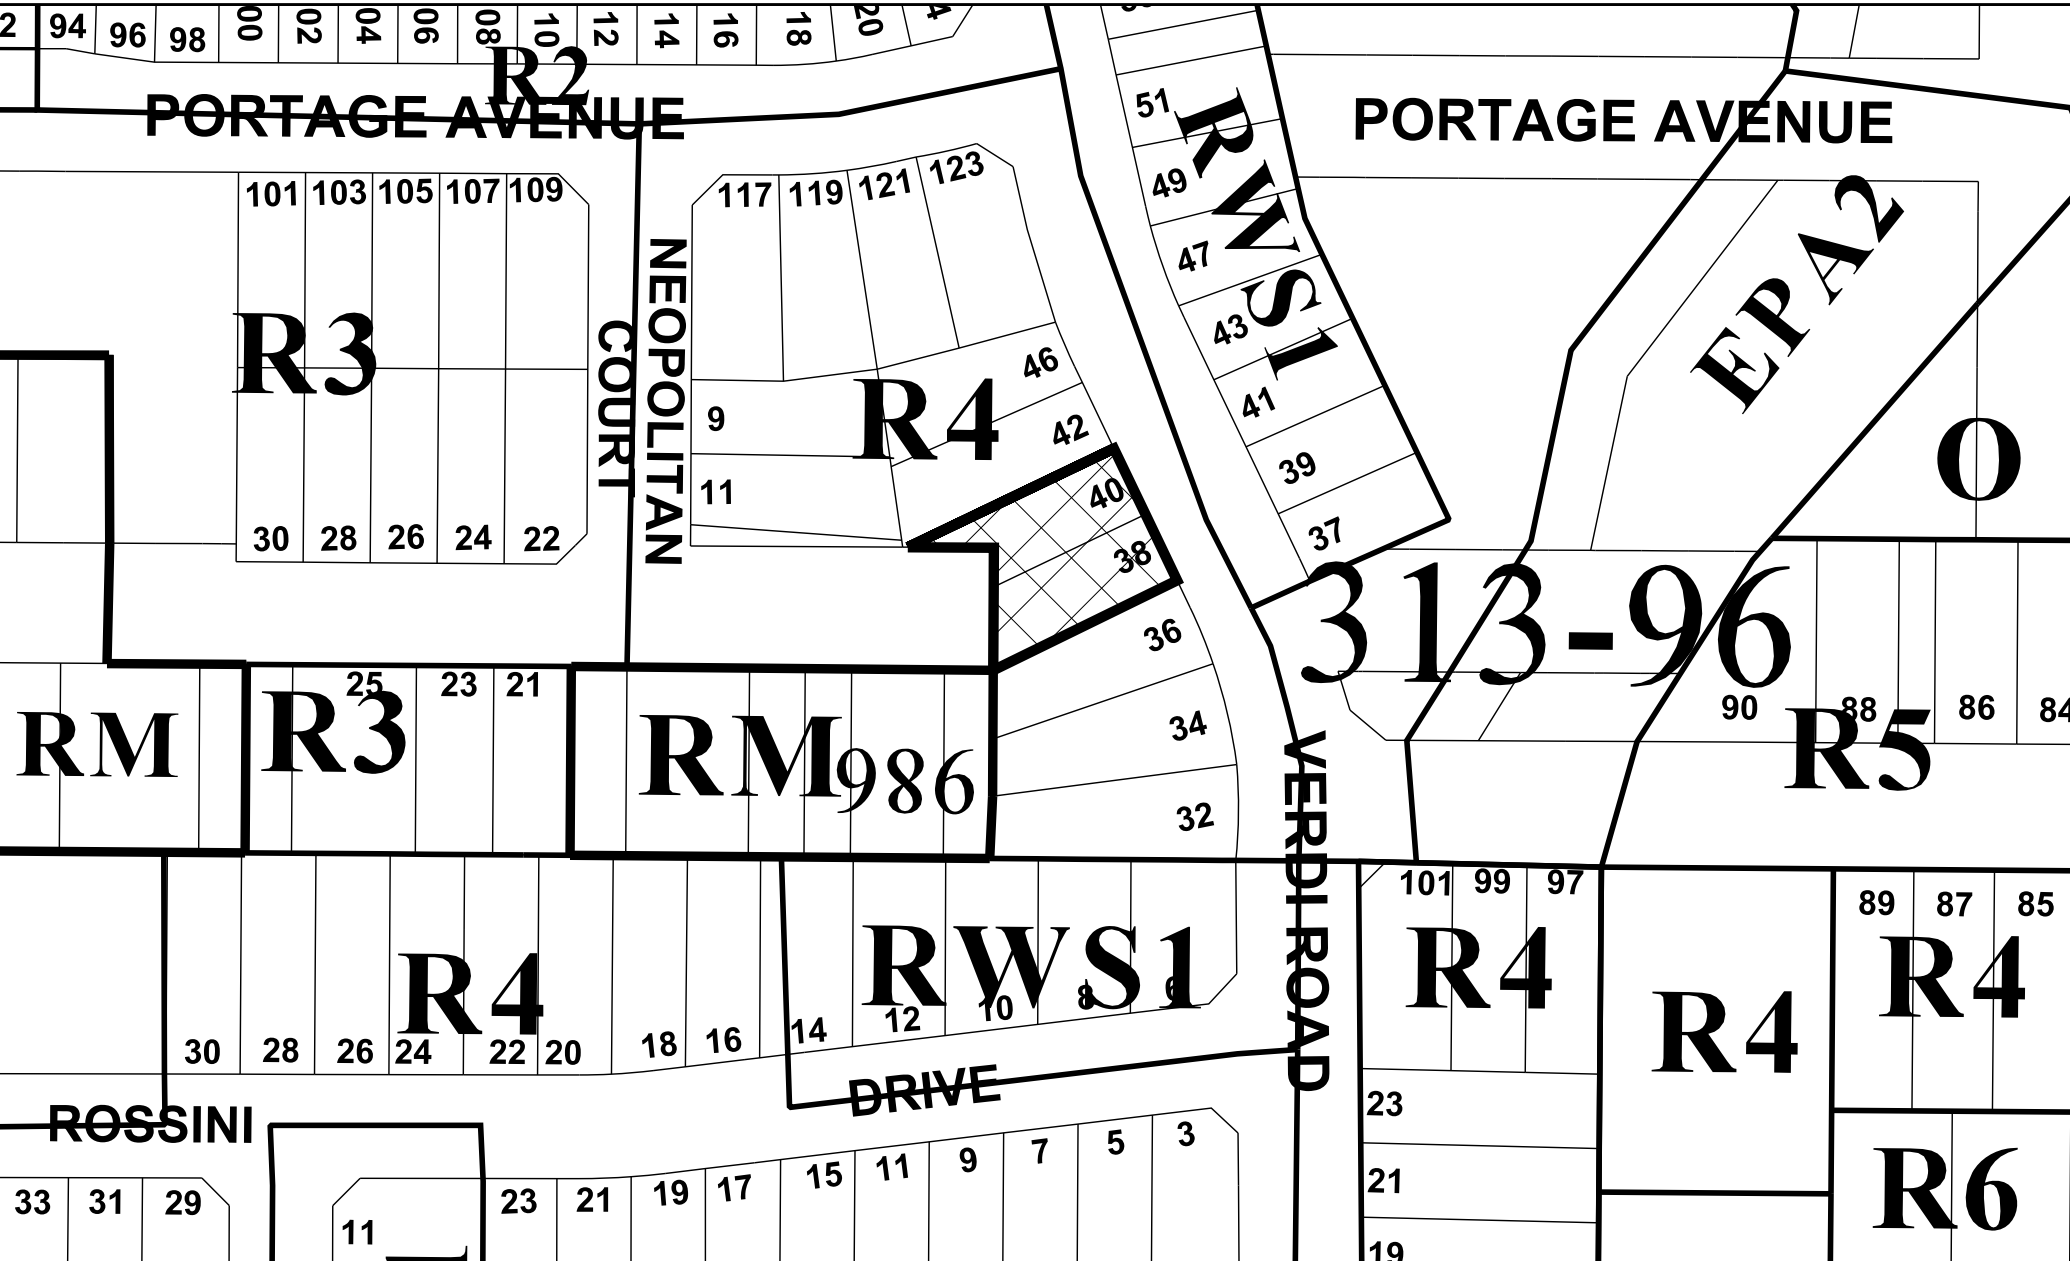

# MAP 3 - EXISTING ZONING

SUBJECT LANDS

ZONING\_S2720001A.DGN

SM/HL SRPRS.20.110

BLOCK 01

FILE Nos. D27-20001, D27-20002

CITY OF RICHMOND HILL  
 PLANNING AND REGULATORY  
 SERVICES DEPARTMENT