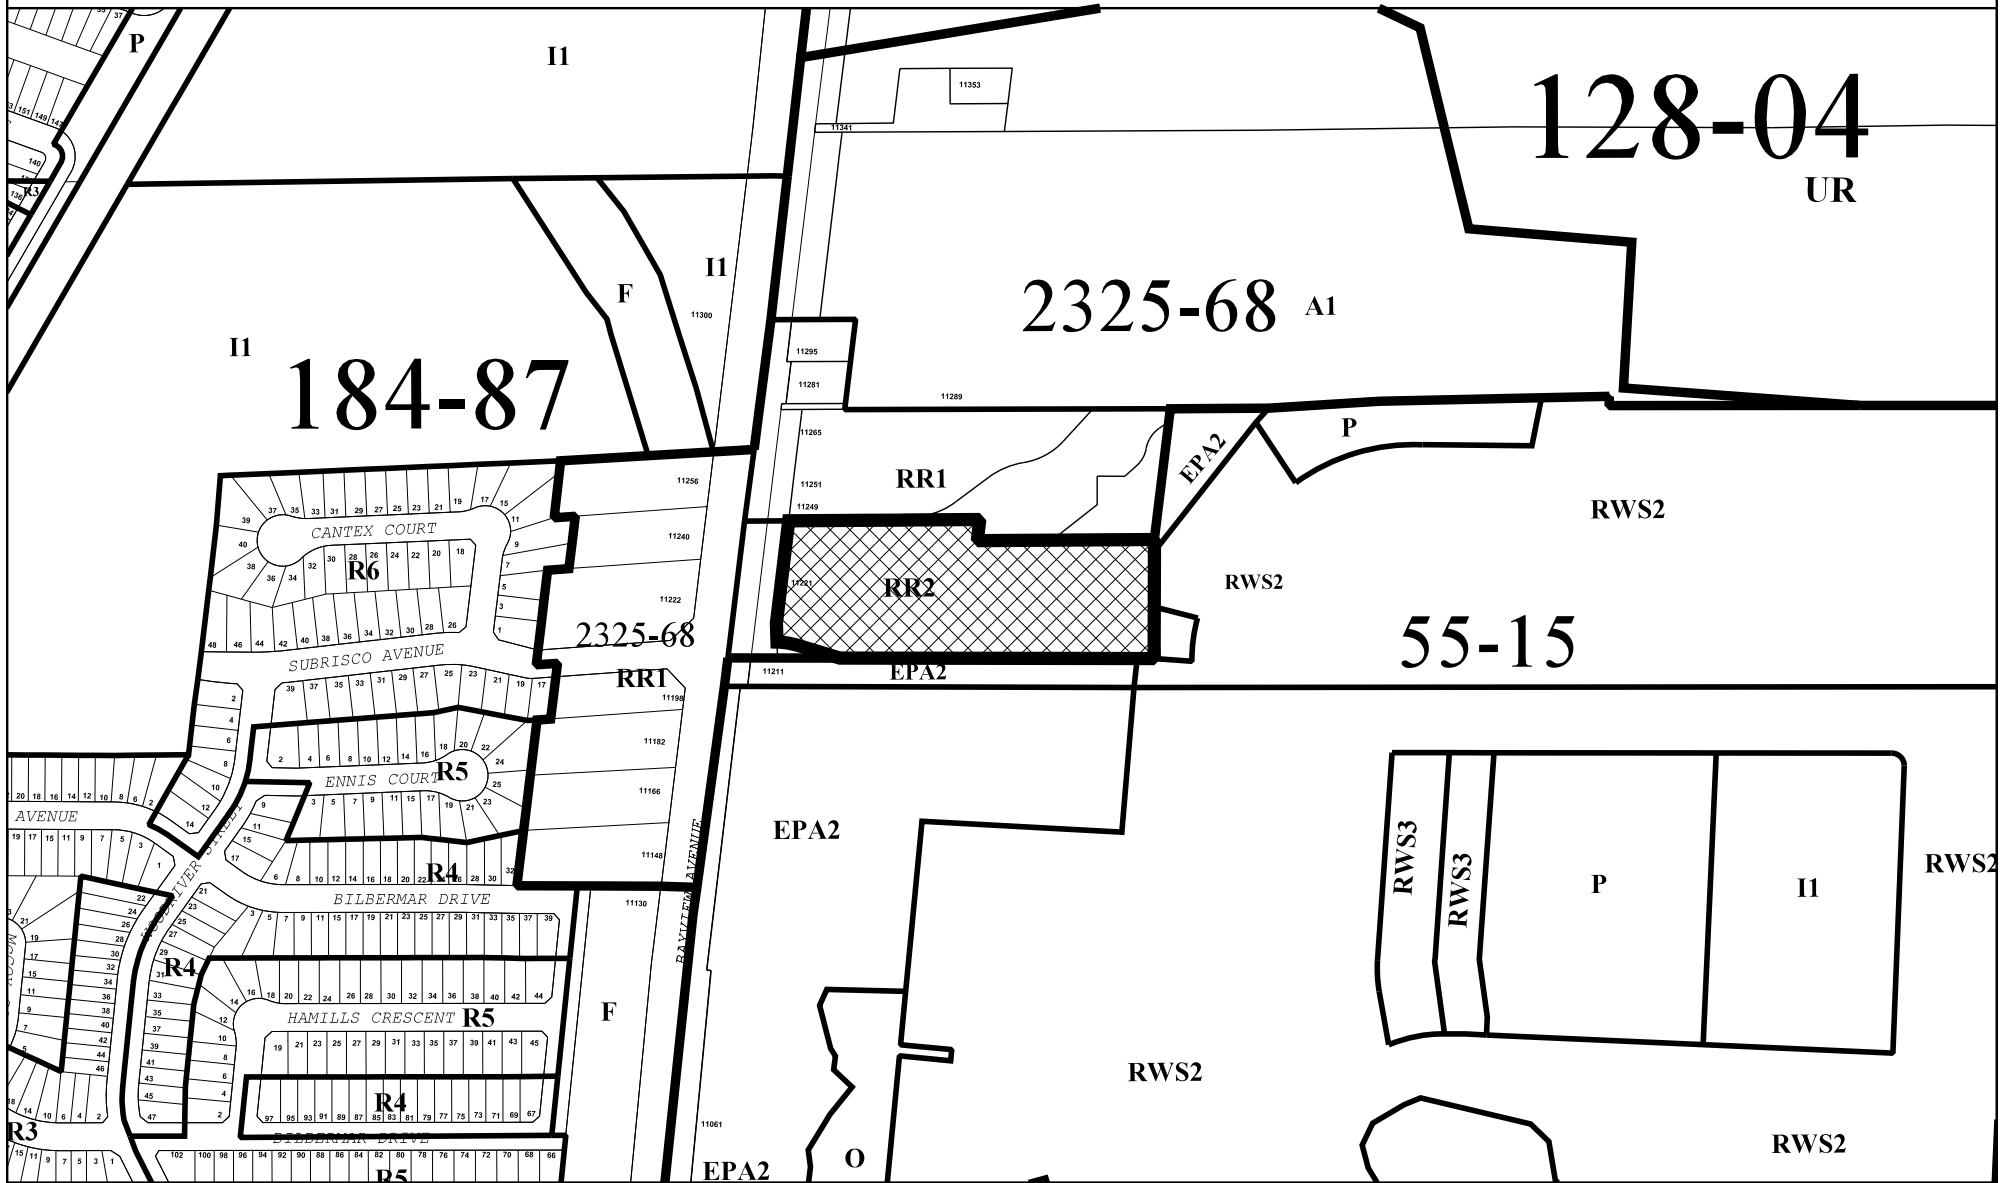

MAP 4 - EXISTING ZONING

SUBJECT LAND

ZONING_S616024A.DGN

BLOCK 14

File No. D06-16024

CITY OF RICHMOND HILL
 PLANNING AND REGULATORY
 SERVICES DEPARTMENT

PL/HL SRPRS 20.113