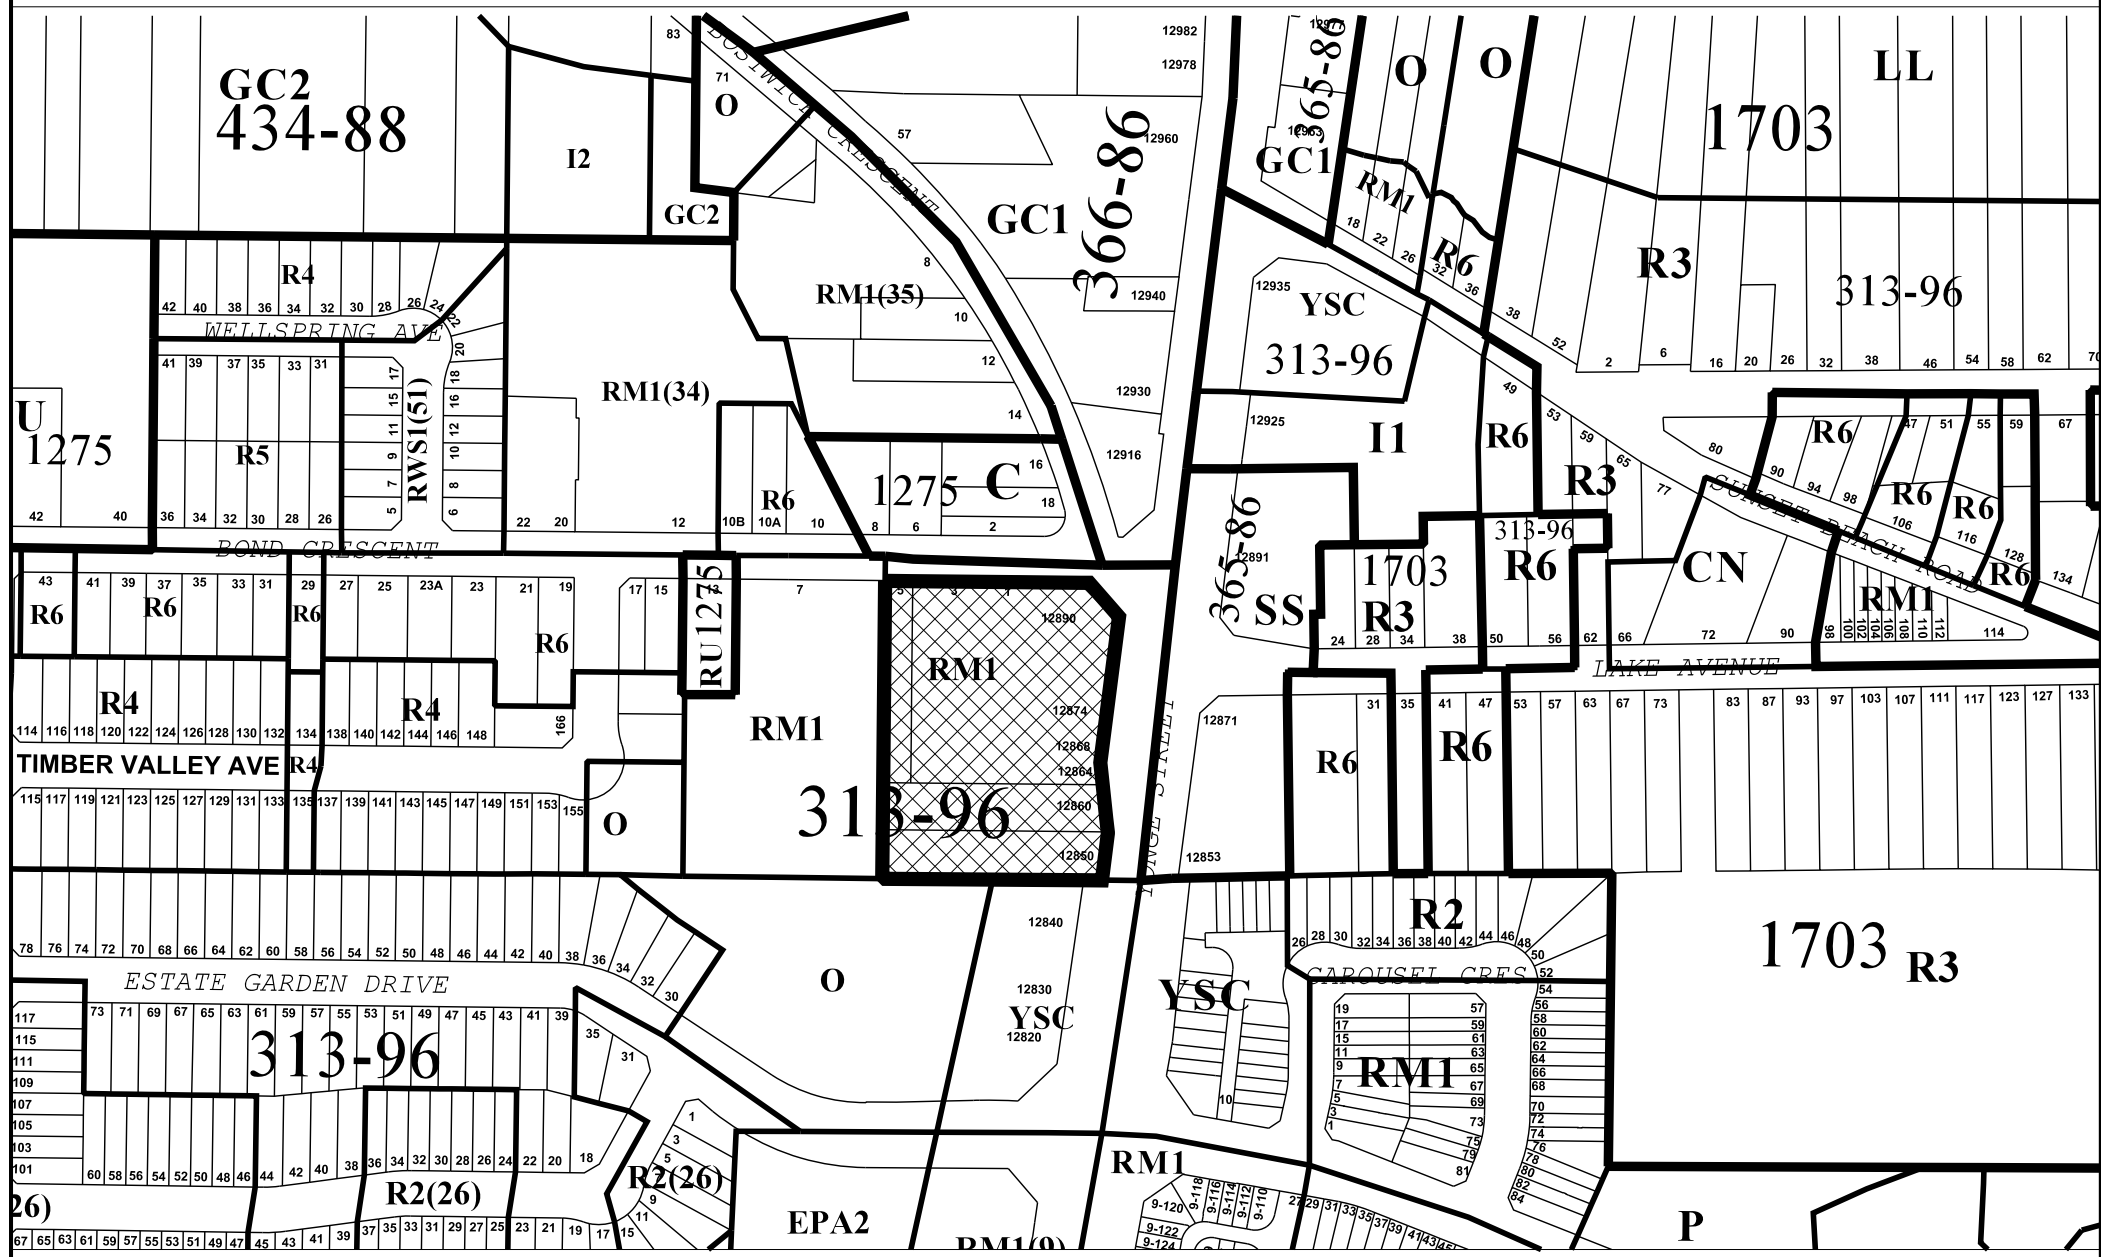

MAP 3 - EXISTING ZONING

SUBJECT LANDS

ZONING_S620031A.DGN

SF/HL SRPRS.20.120

BLOCK 08 FILE NO.D06-20031
 CITY OF RICHMOND HILL
 PLANNING AND REGULATORY
 SERVICES DEPARTMENT