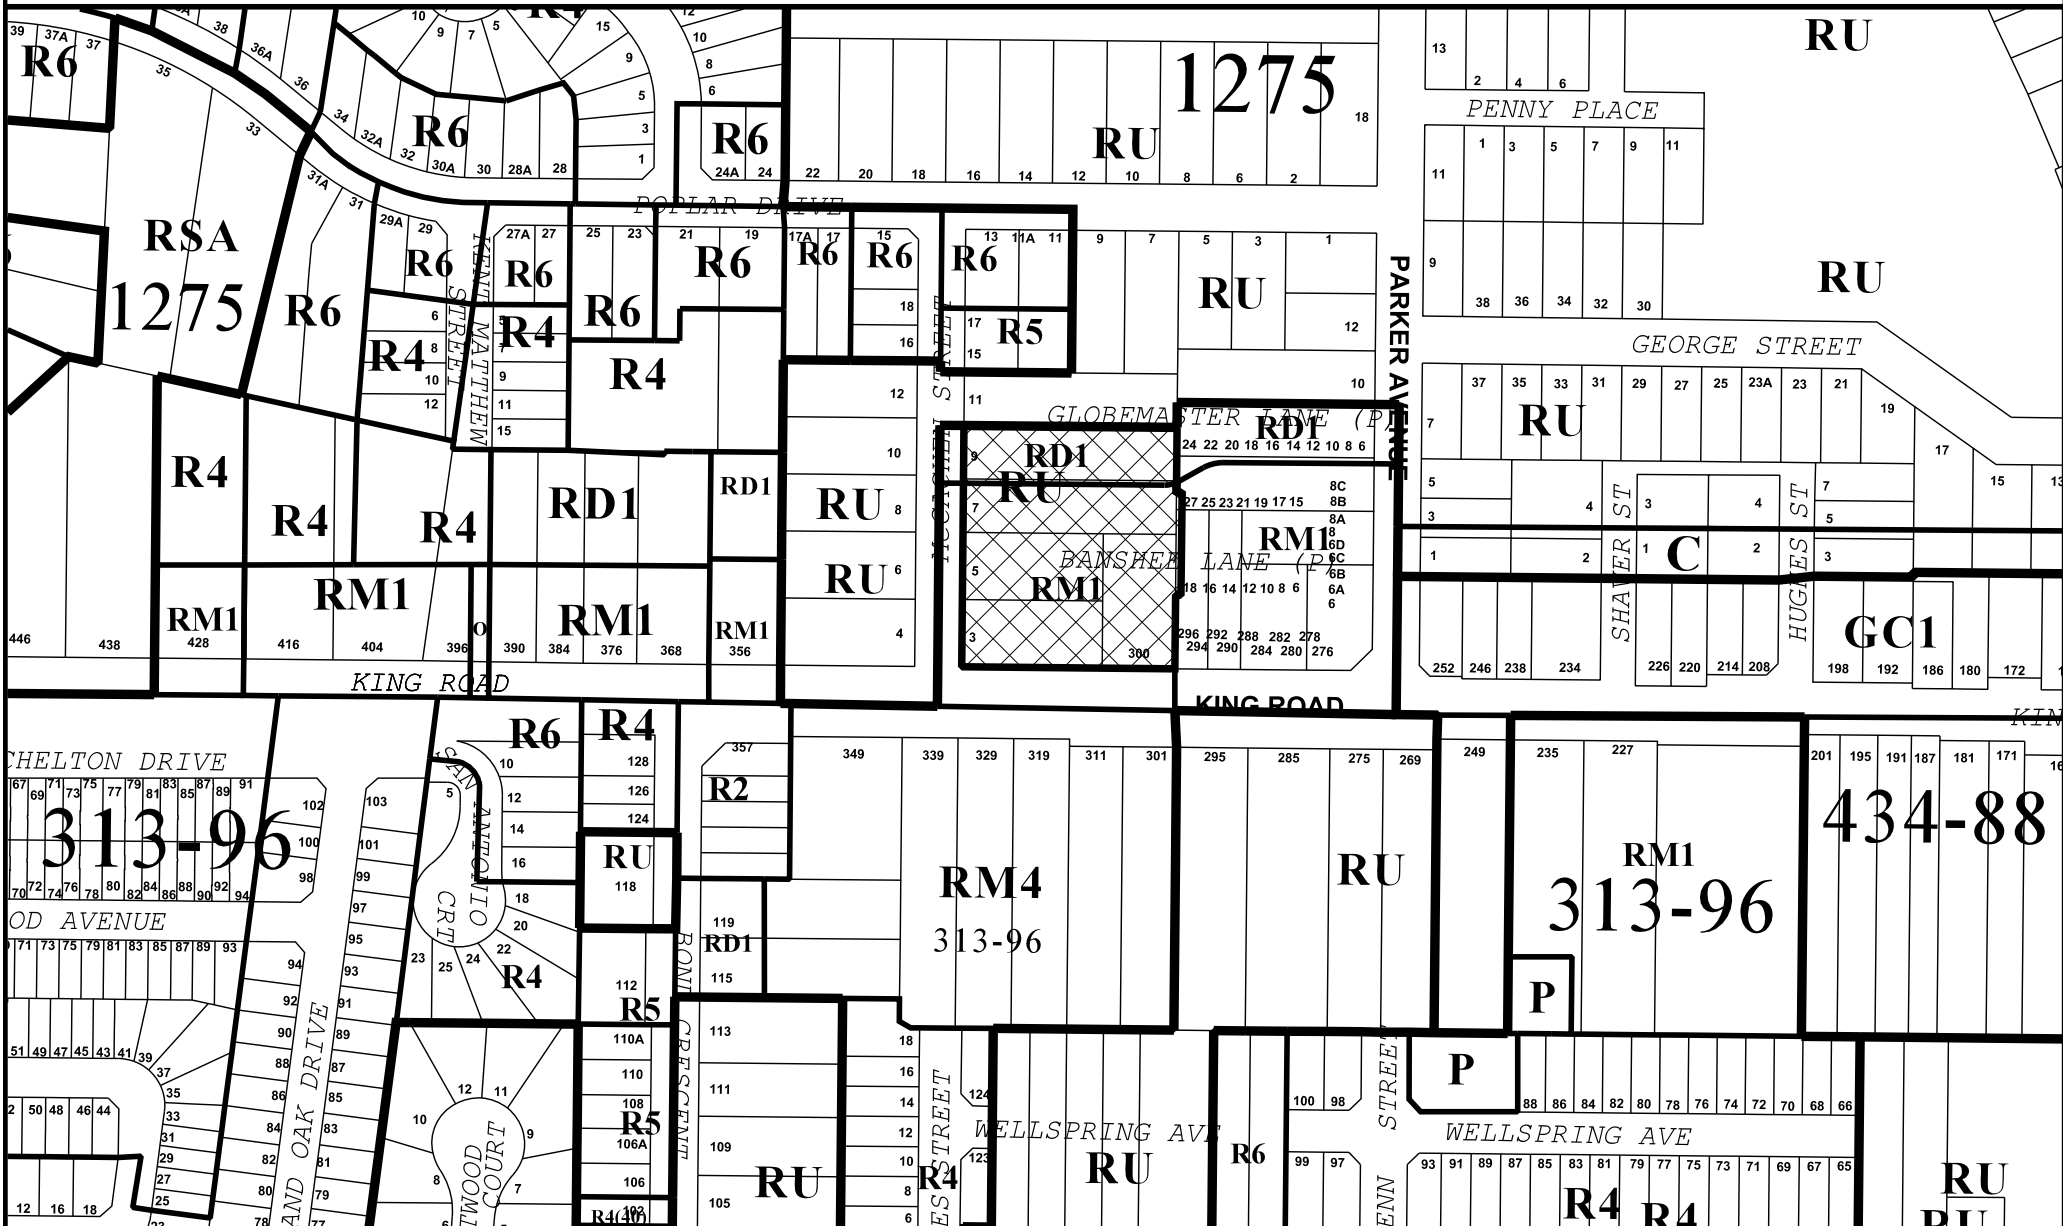

# MAP 3 - EXISTING ZONING

SUBJECT LANDS

ZONING\_S519003A.DGN

KF/HL SRPRS.20.127

BLOCK 01

FILE No. D05-19003

CITY OF RICHMOND HILL  
 PLANNING AND REGULATORY  
 SERVICES DEPARTMENT