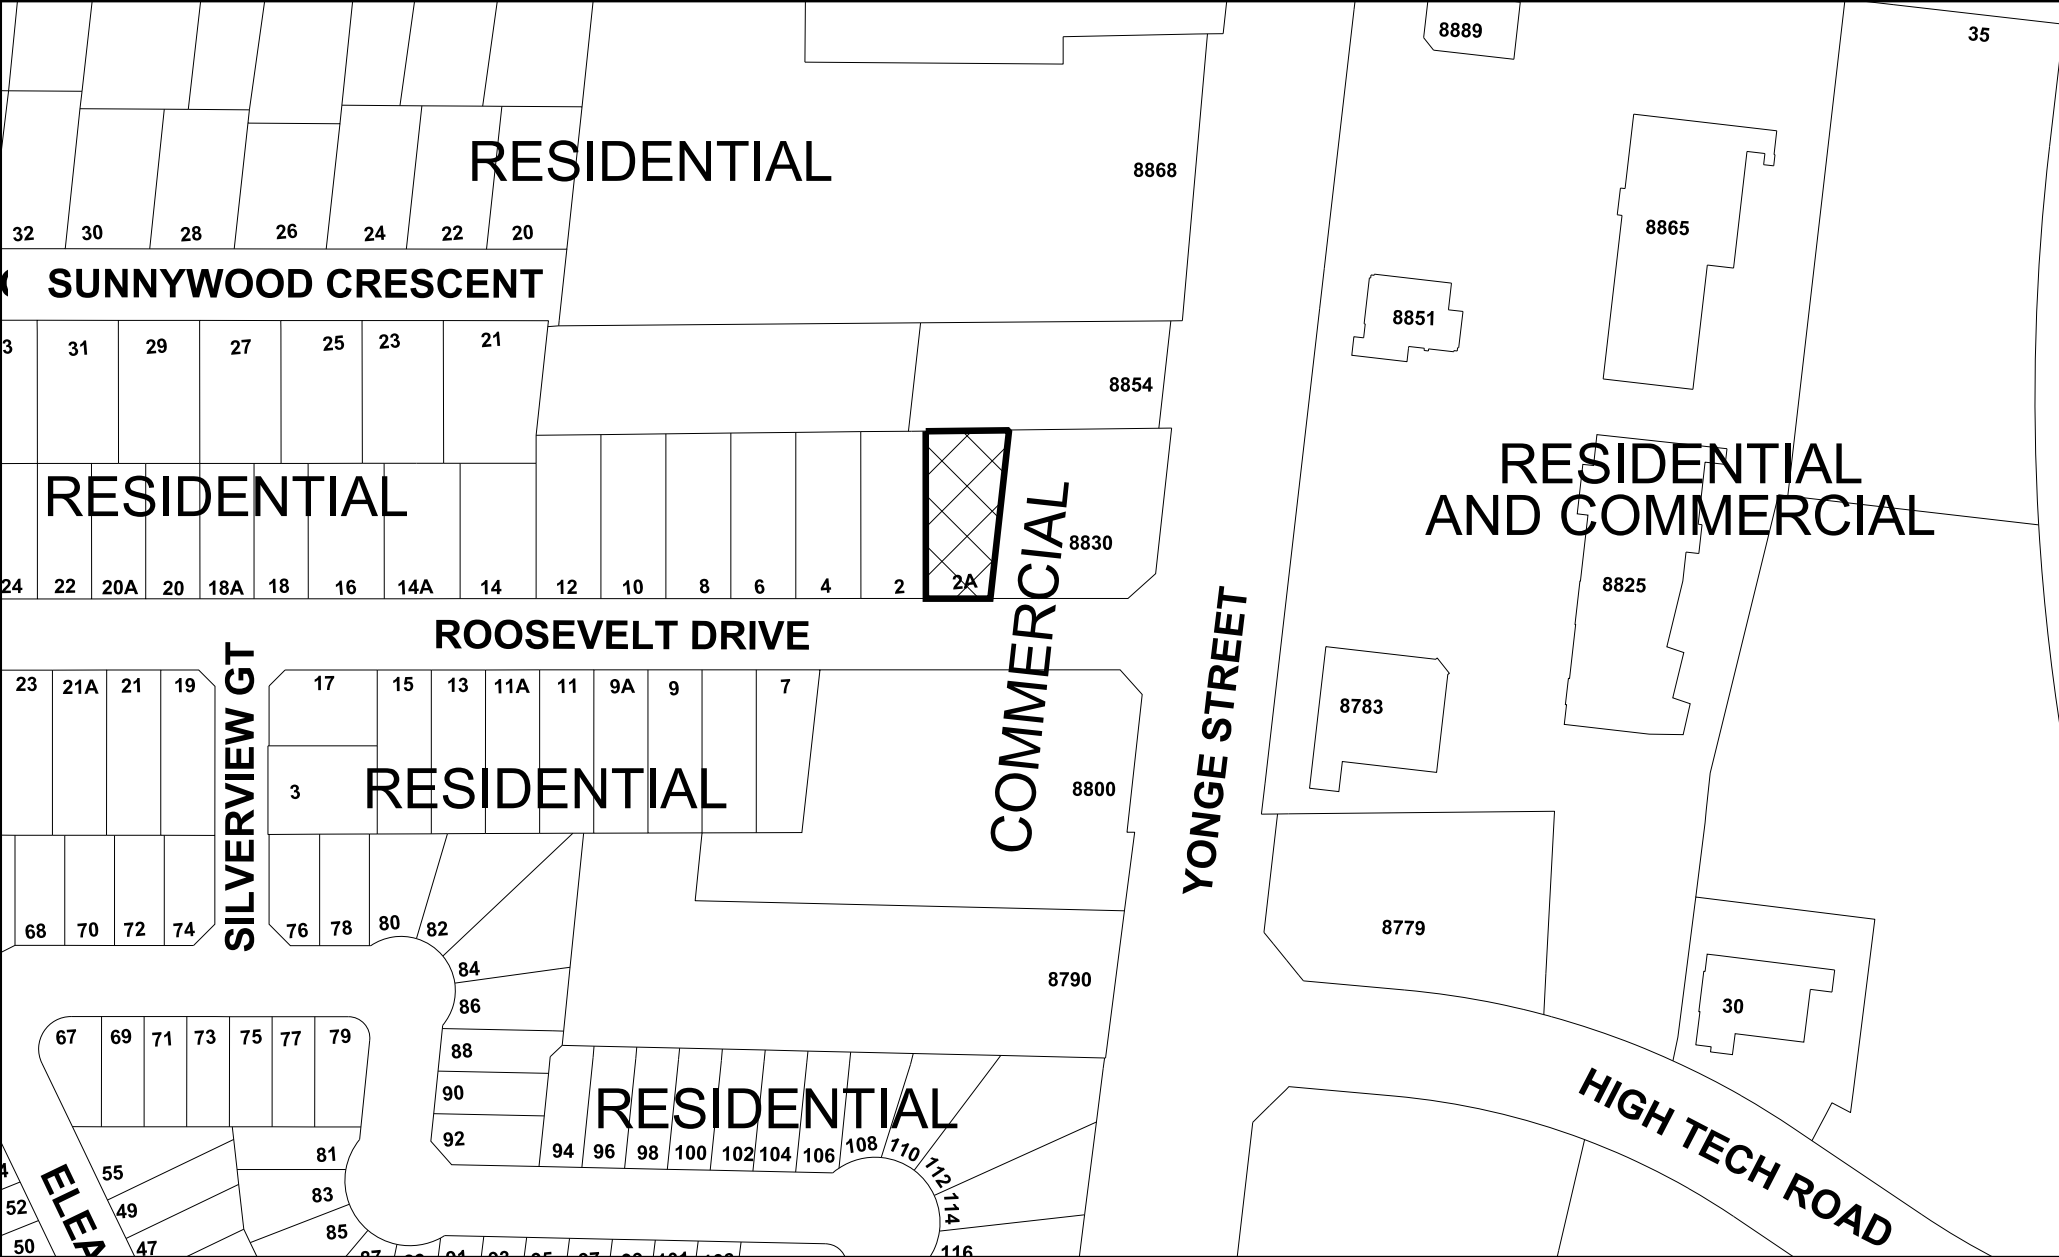

MAP 2 - NEIGHBOURHOOD CONTEXT

SUBJECT LANDS

EXISTING_S219009A.DGN

PL/HL SRPRS.20.114

BLOCK 25

FILE No.D02-19009

CITY OF RICHMOND HILL
PLANNING AND REGULATORY
SERVICES DEPARTMENT