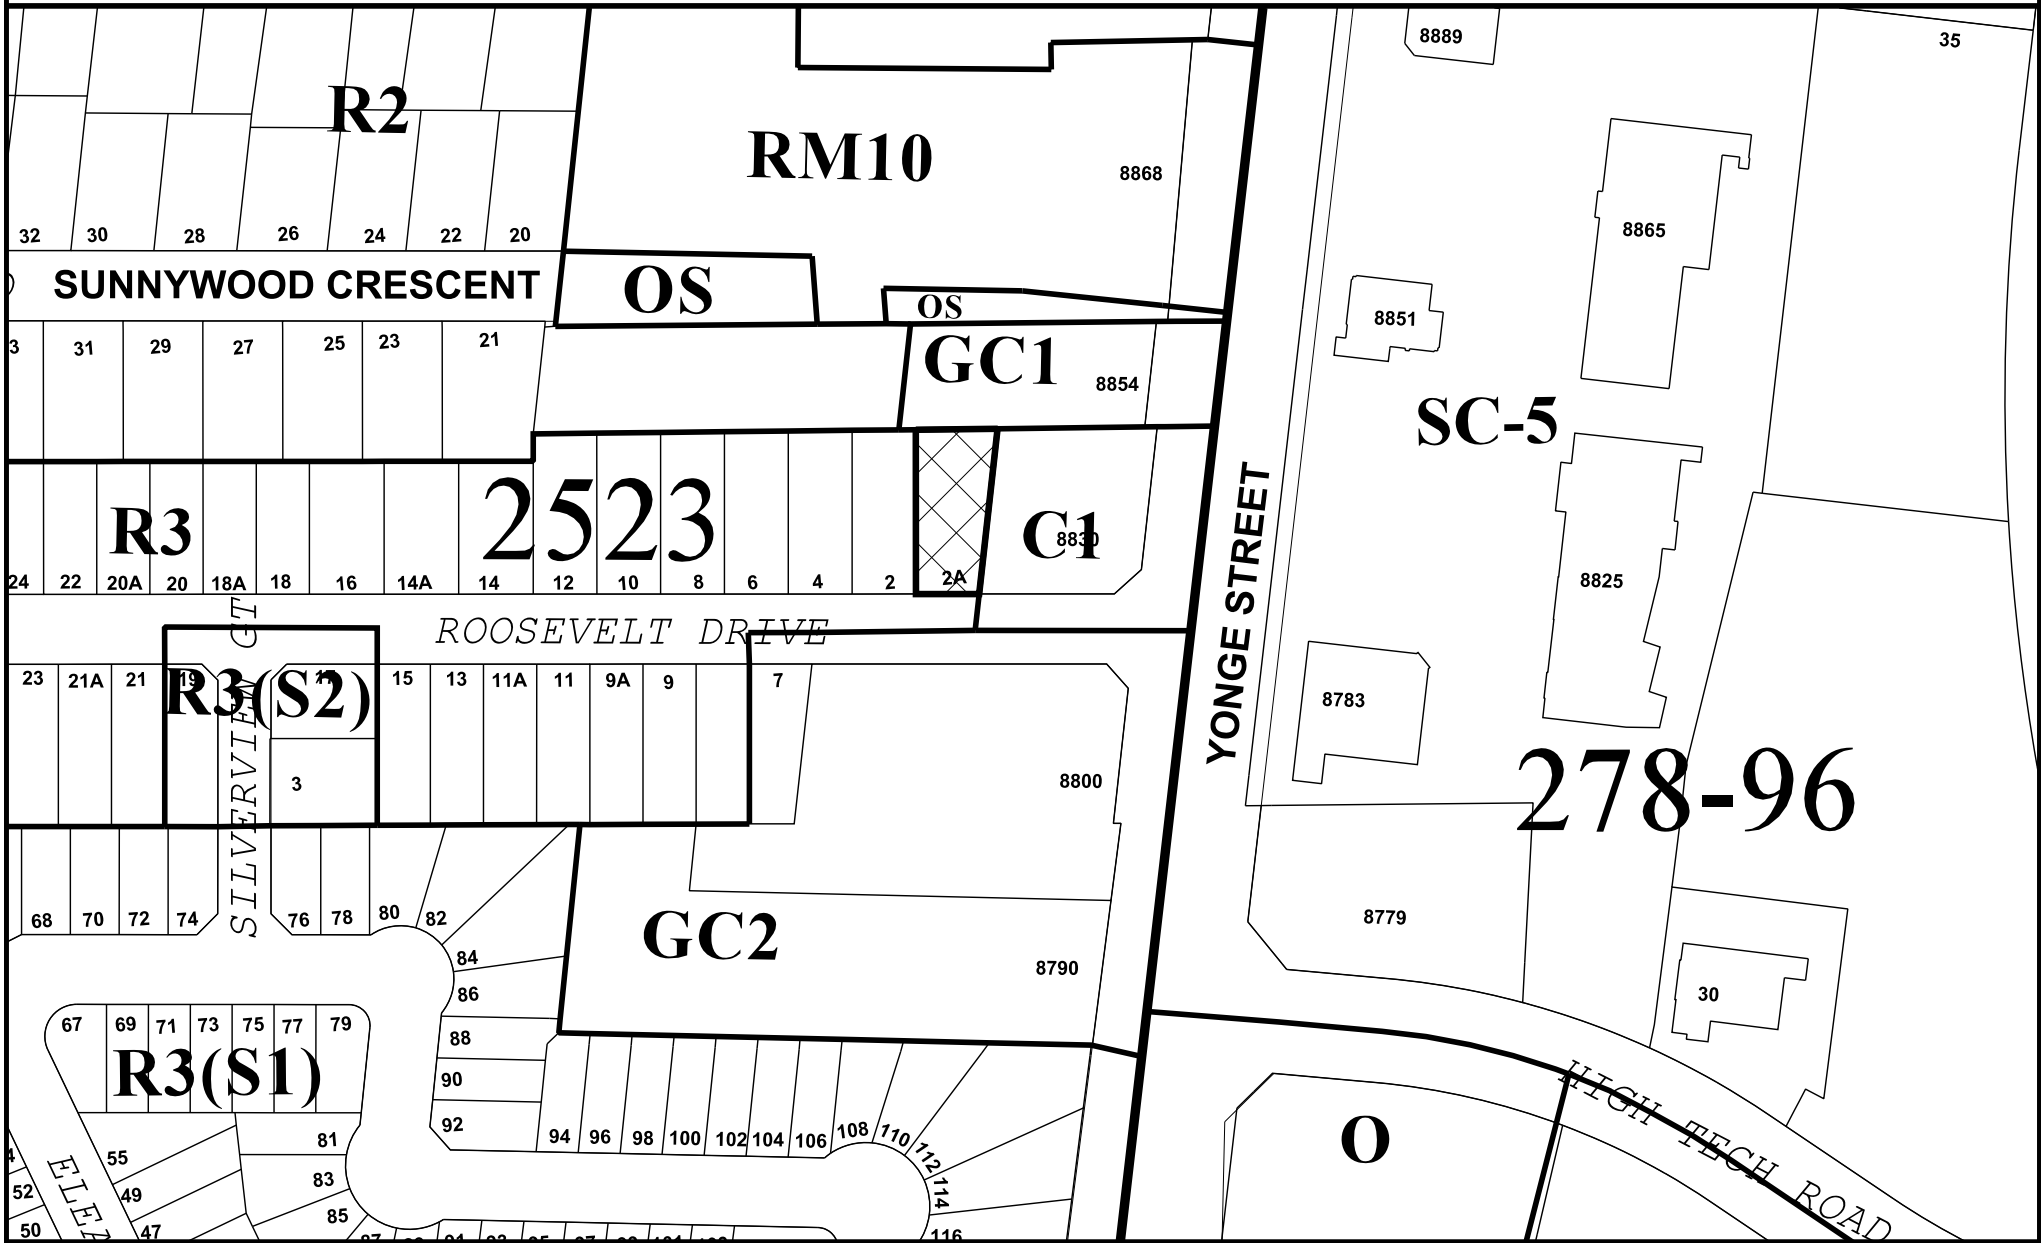

# MAP 3 - EXISTING ZONING

SUBJECT LANDS

EXISTING\_S219009A.DGN

PL/HL SRPRS.20.114

BLOCK 25

FILE No.D02-19009

CITY OF RICHMOND HILL  
PLANNING AND REGULATORY  
SERVICES DEPARTMENT