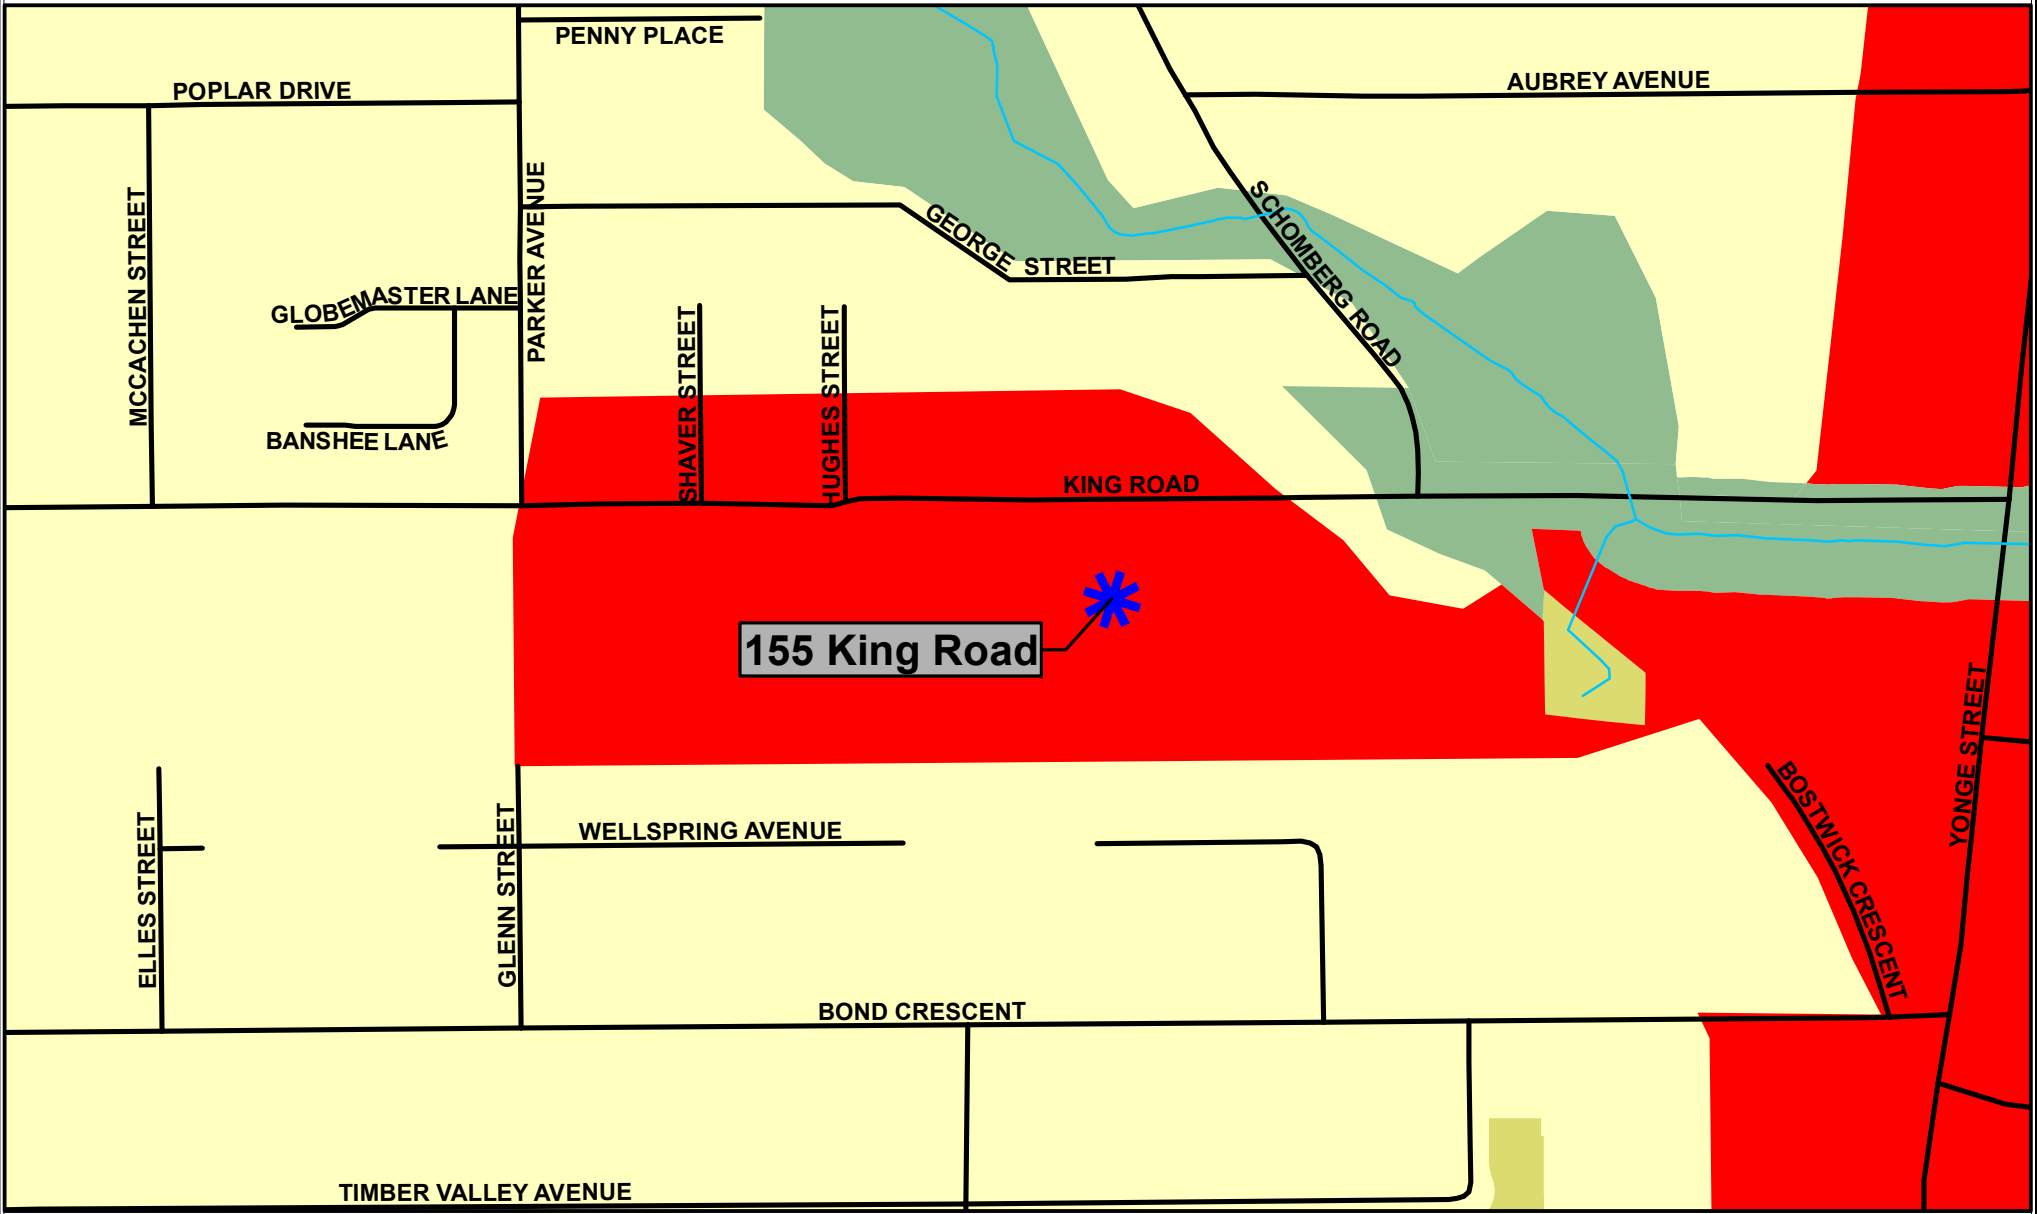

MAP 3 - OFFICIAL PLAN DESIGNATION

LEGEND

- Natural Core
- Natural Linkage
- Oak Ridges Local Centre
- Neighbourhood

BLOCK 08

File No. D06-17032

AD/HL SRPRS.20.116

CITY OF RICHMOND HILL
PLANNING AND REGULATORY
SERVICES DEPARTMENT