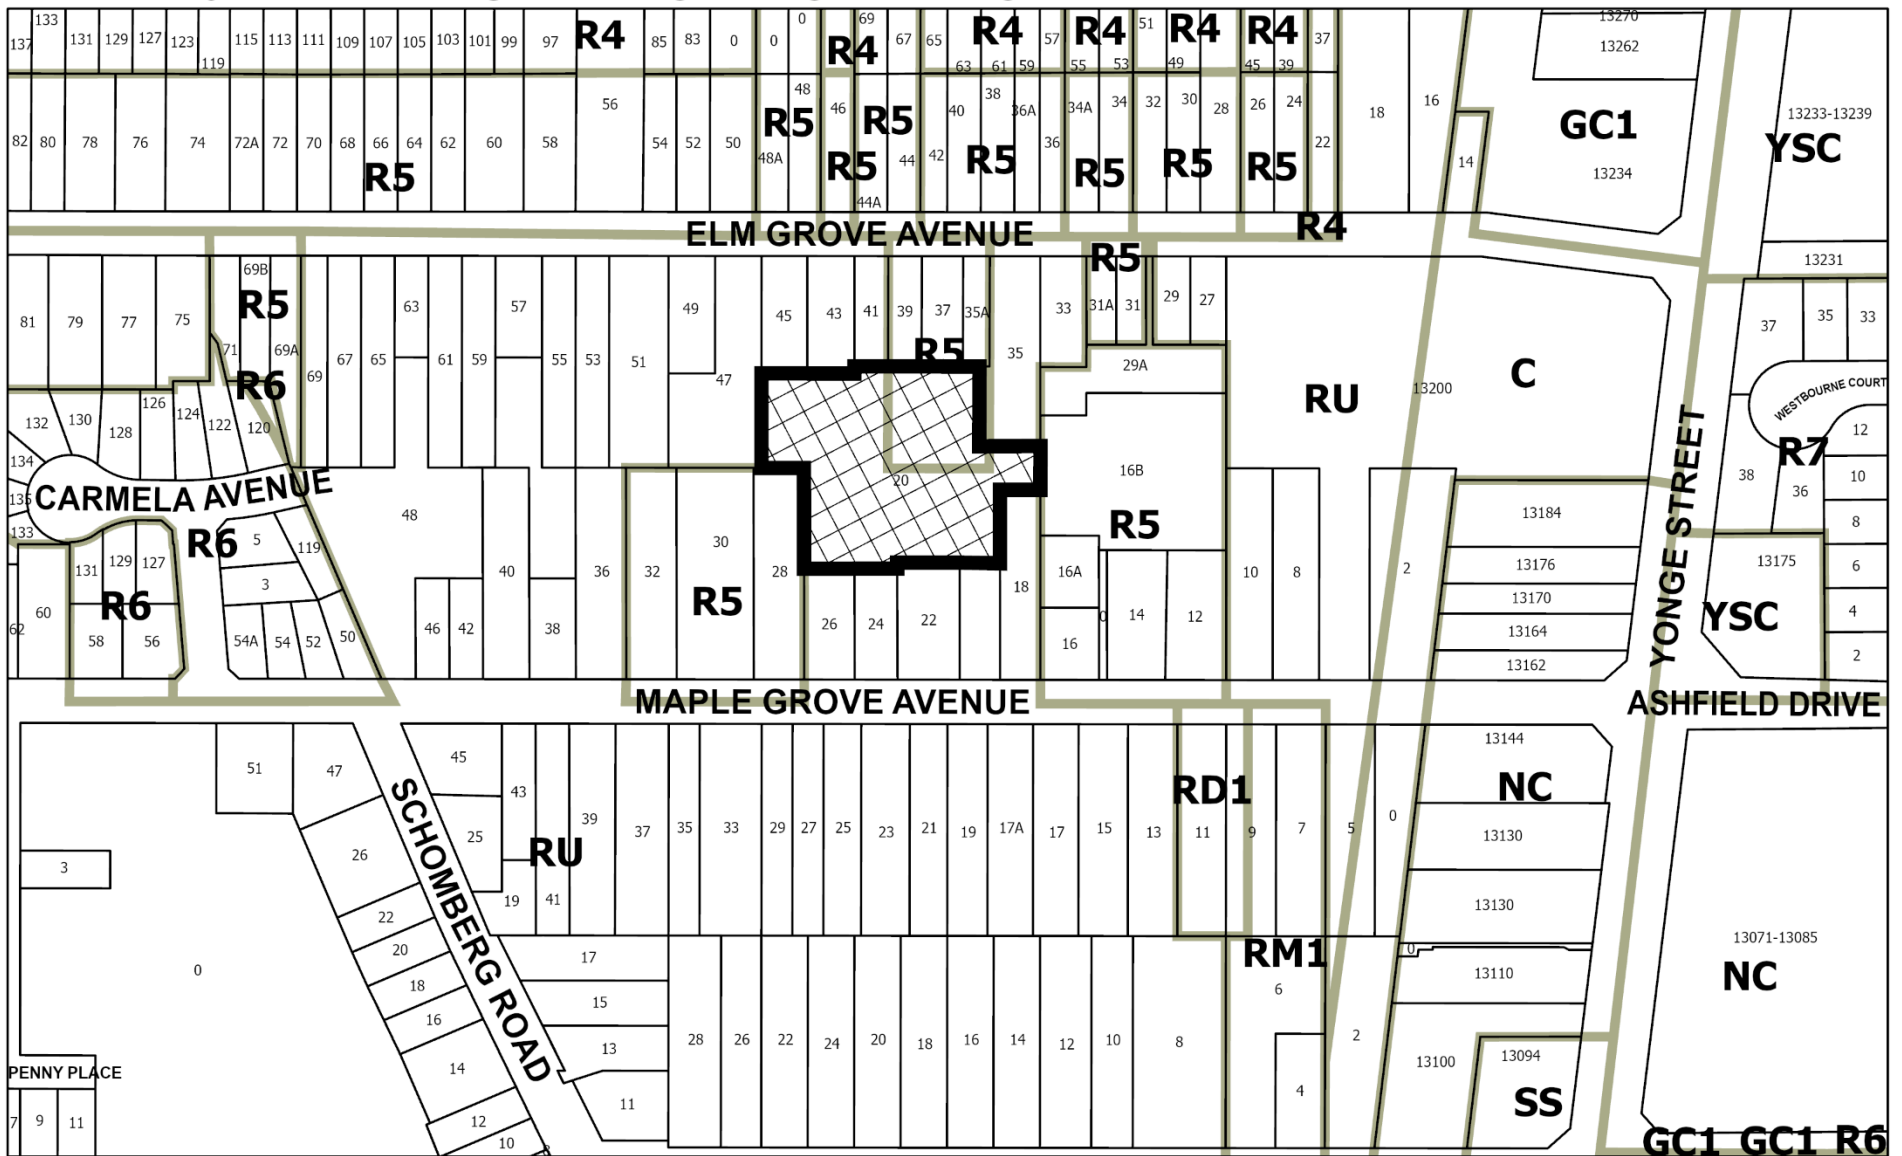

MAP 3 - EXISTING ZONING

20 Maple Grove Avenue

Legend

Subject Lands

SM/WW

SRPI.21.077

BLOCK 1 File Nos. D02-20003 and D03-20001

CITY OF RICHMOND HILL
PLANNING AND INFRASTRUCTURE
DEPARTMENT

GC1 GC1 R6