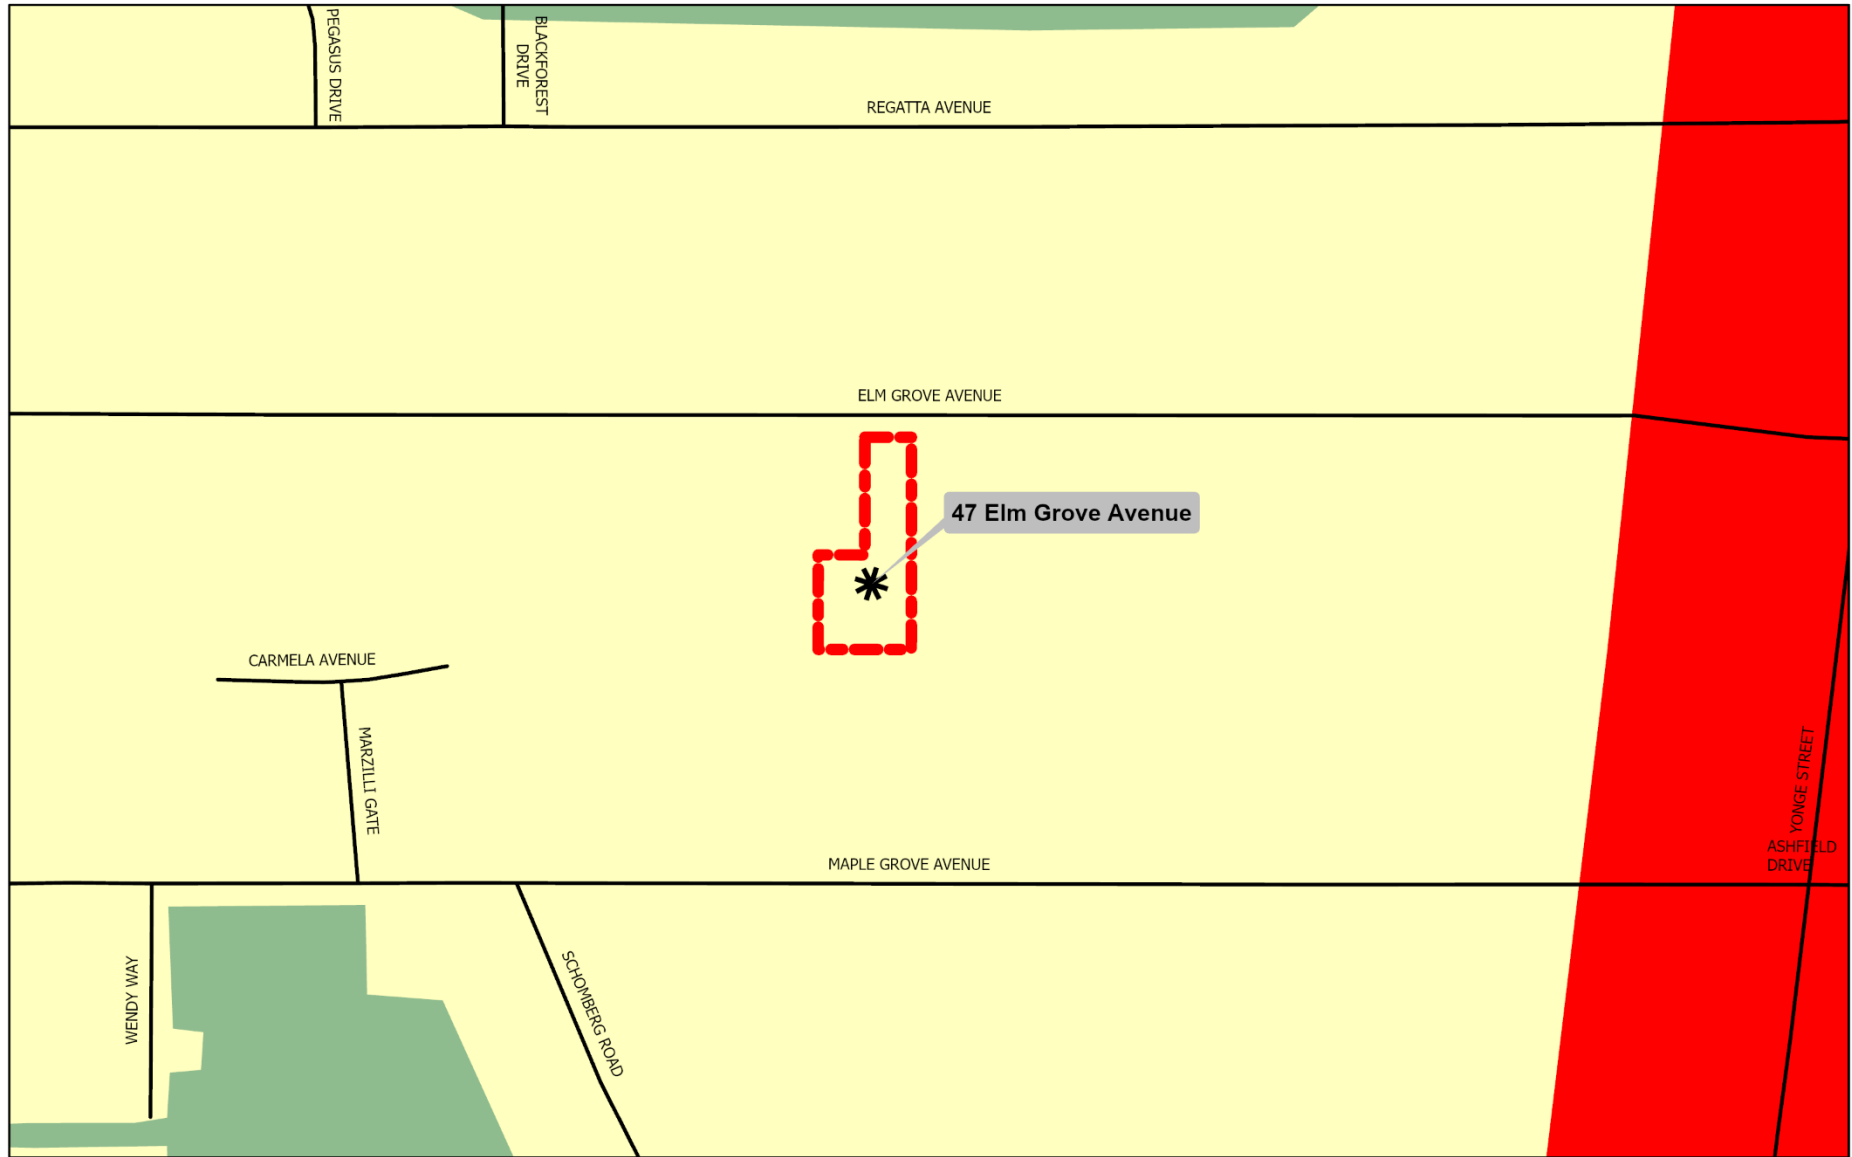

MAP 4 - OFFICIAL PLAN DESIGNATION

Legend

- Subject Lands
- Oak Ridges Local Centre
- Natural Core
- Neighbourhood

47 Elm Grove Avenue

BLOCK 1 File Nos. D02-20008 and D03-20004

SM/WW SRPI.21.078

**CITY OF RICHMOND HILL
PLANNING AND INFRASTRUCTURE
DEPARTMENT**