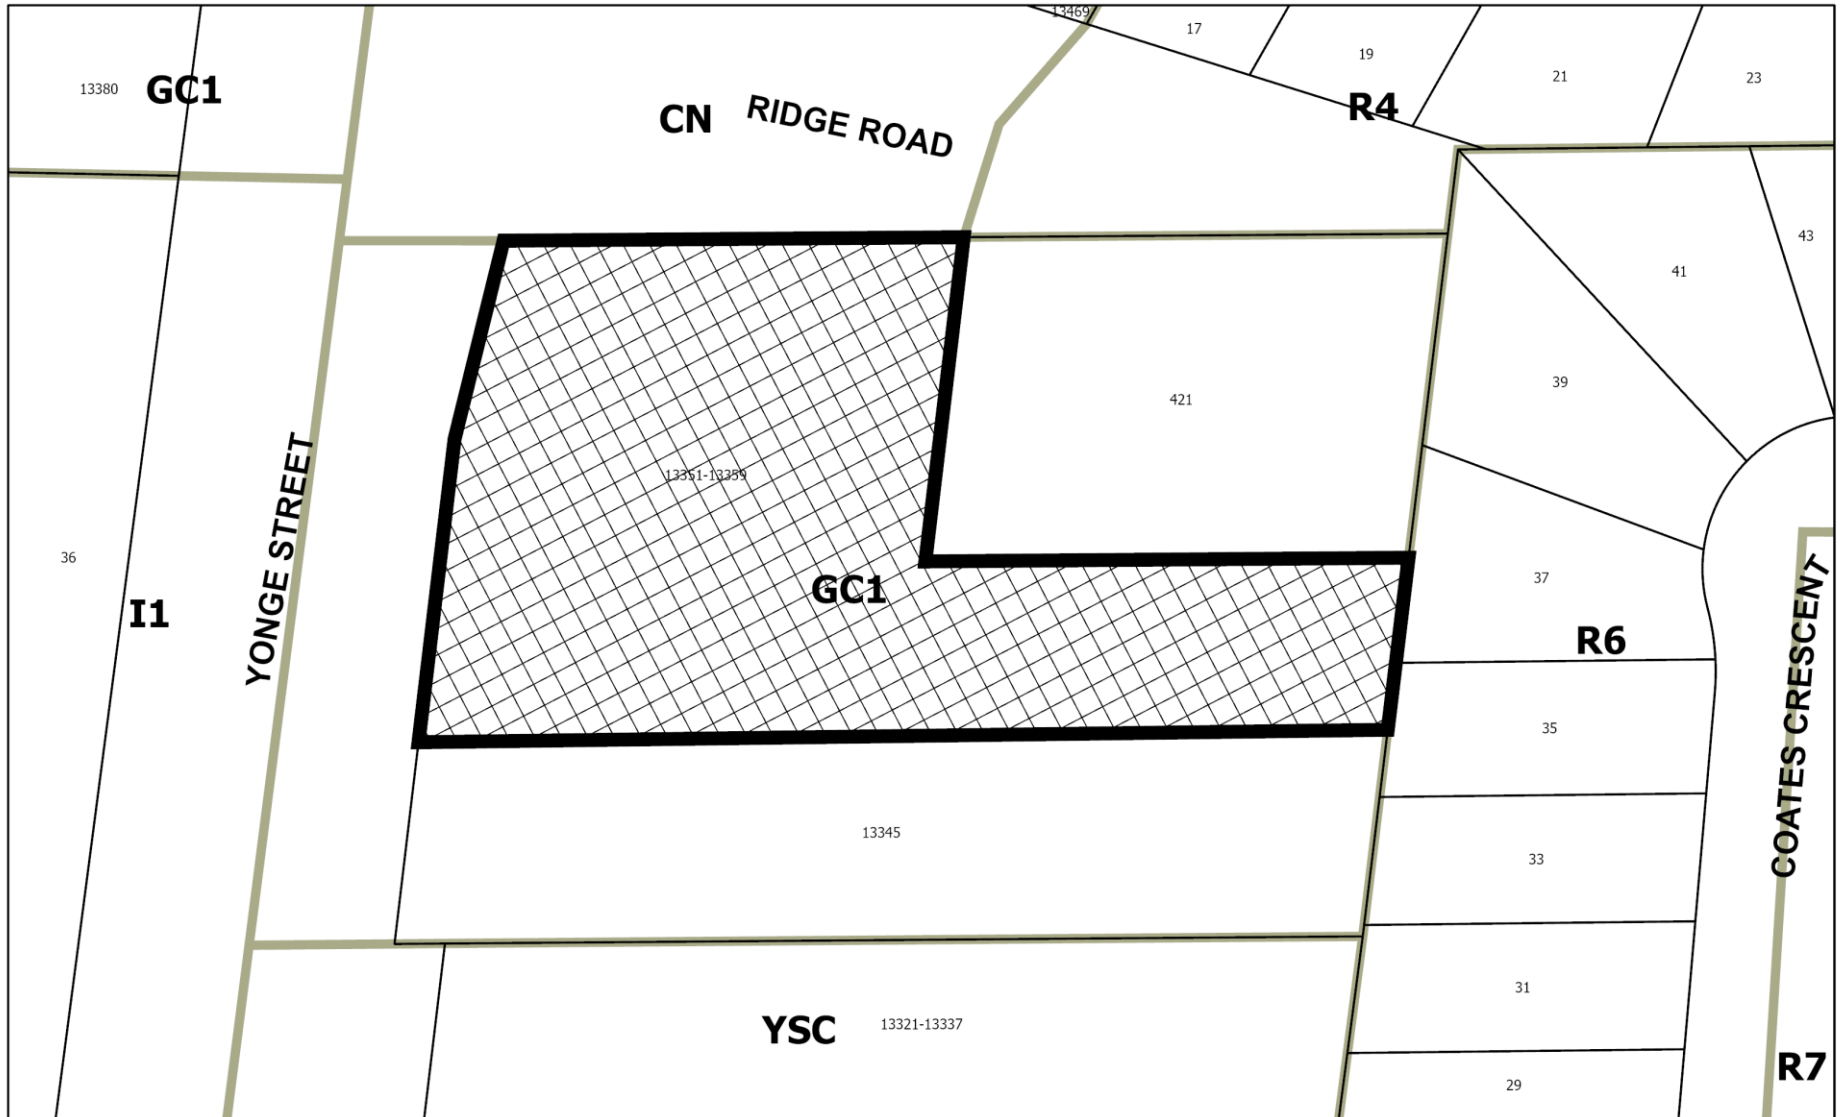

MAP 3 - EXISTING ZONING

Legend

 Subject Lands

13351-13359 Yonge Street

SF/VC SRPI.21.094

BLOCK 02 File Nos. D02-17044

CITY OF RICHMOND HILL
PLANNING AND INFRASTRUCTURE
DEPARTMENT