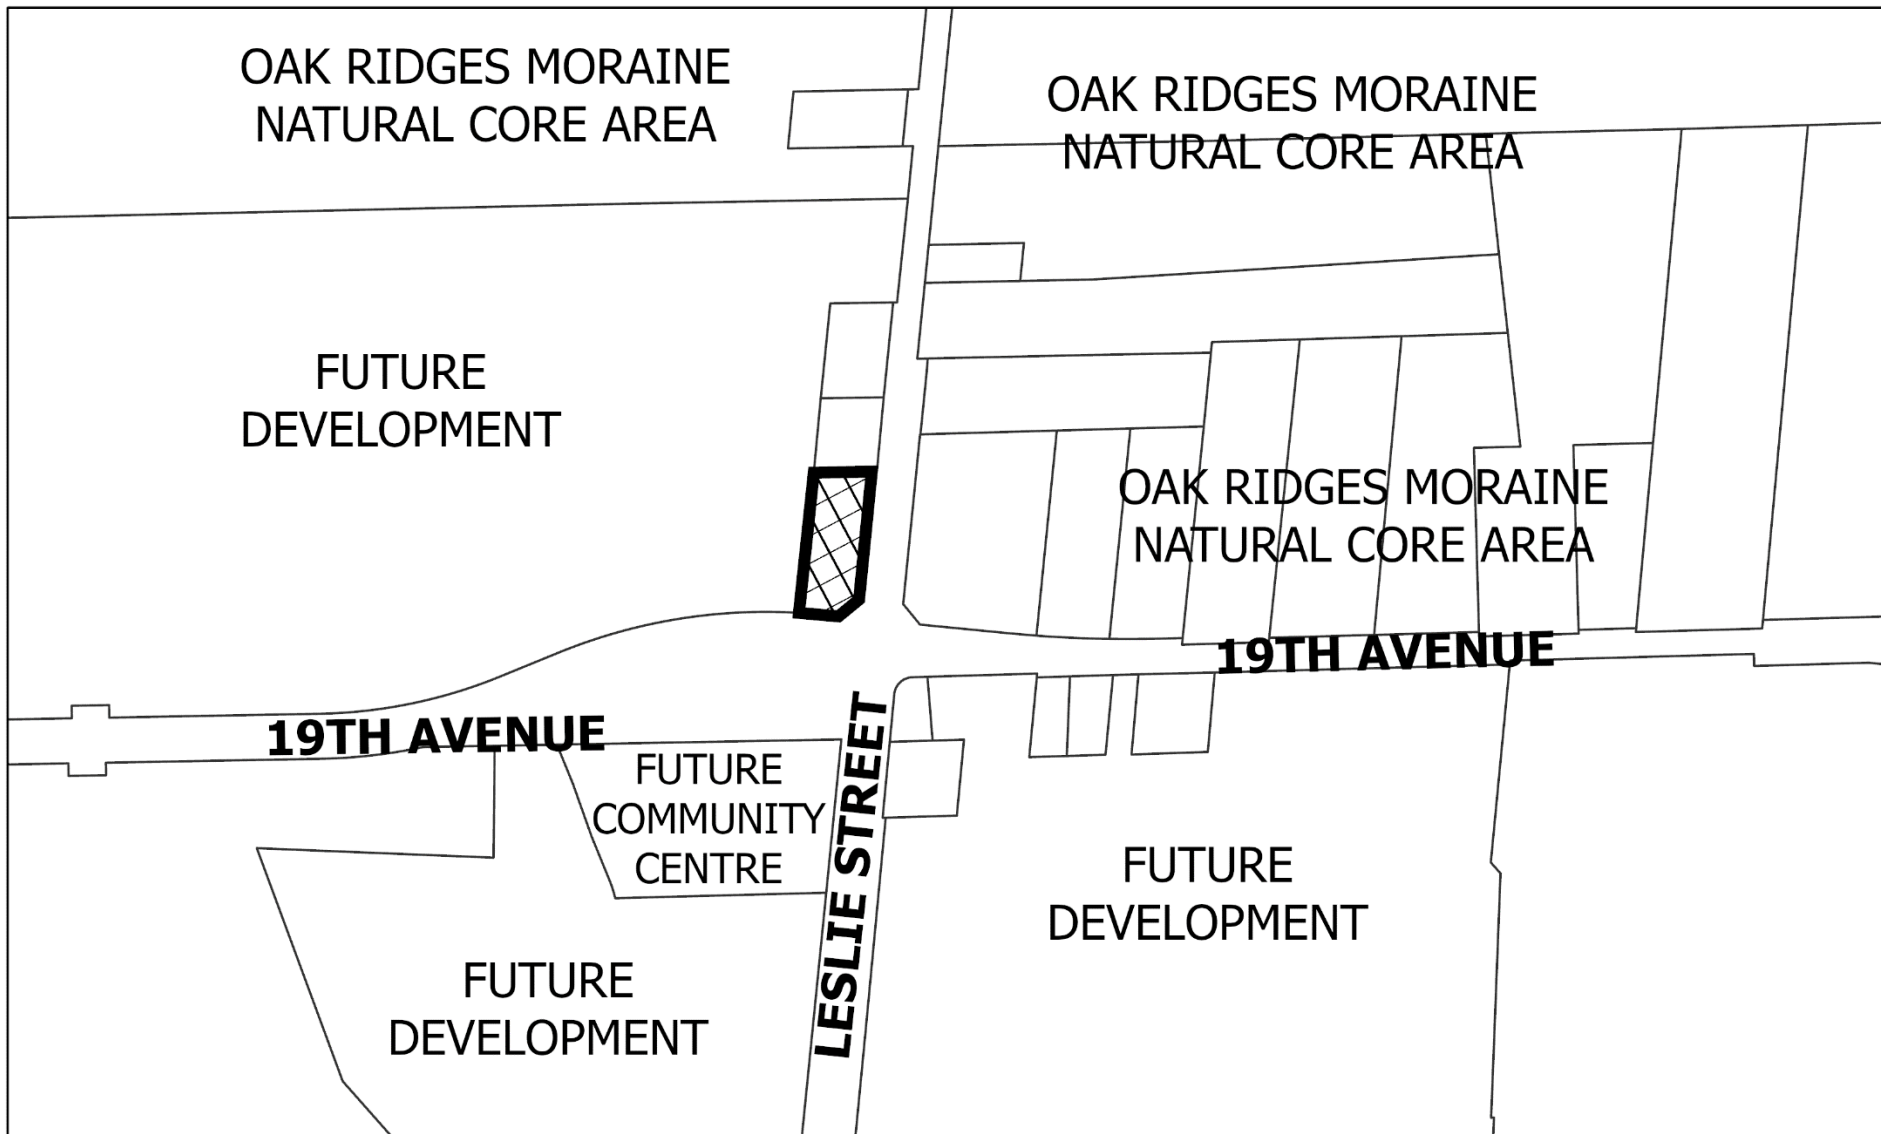

MAP 2 - NEIGHBOURHOOD CONTEXT

Legend

Subject Lands

11546 Leslie Street Block 200

LP/WW SRPI.21.081

BLOCK 11 File Nos. D01-18005

CITY OF RICHMOND HILL
PLANNING AND INFRASTRUCTURE
DEPARTMENT