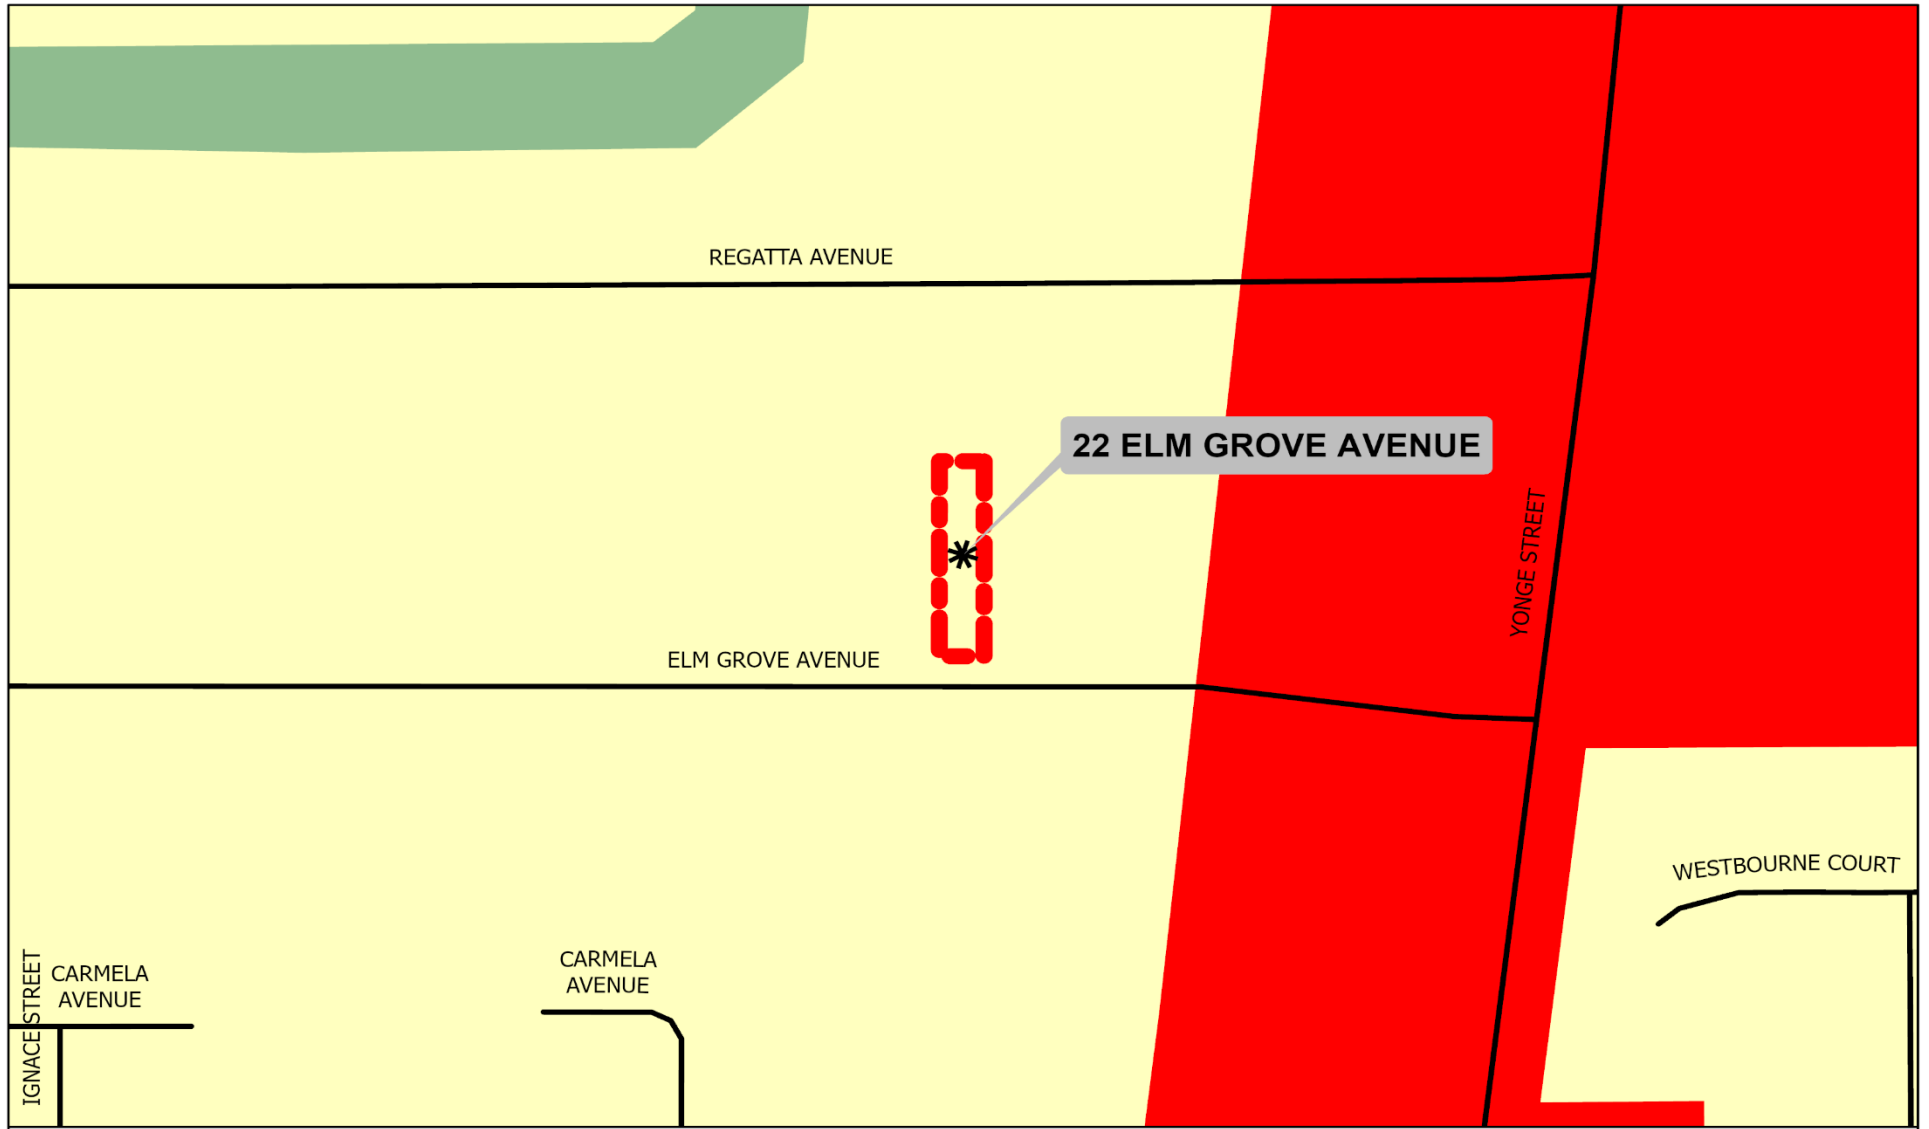

MAP 3 - OFFICIAL PLAN DESIGNATION

Legend

- Subject Lands
- Oak Ridges Local Centre
- Natural Core
- Neighbourhood

22 Elm Grove Avenue

BLOCK 01 File Nos. D02-21004

SR/VC SRPI.21.108

**CITY OF RICHMOND HILL
PLANNING AND INFRASTRUCTURE
DEPARTMENT**