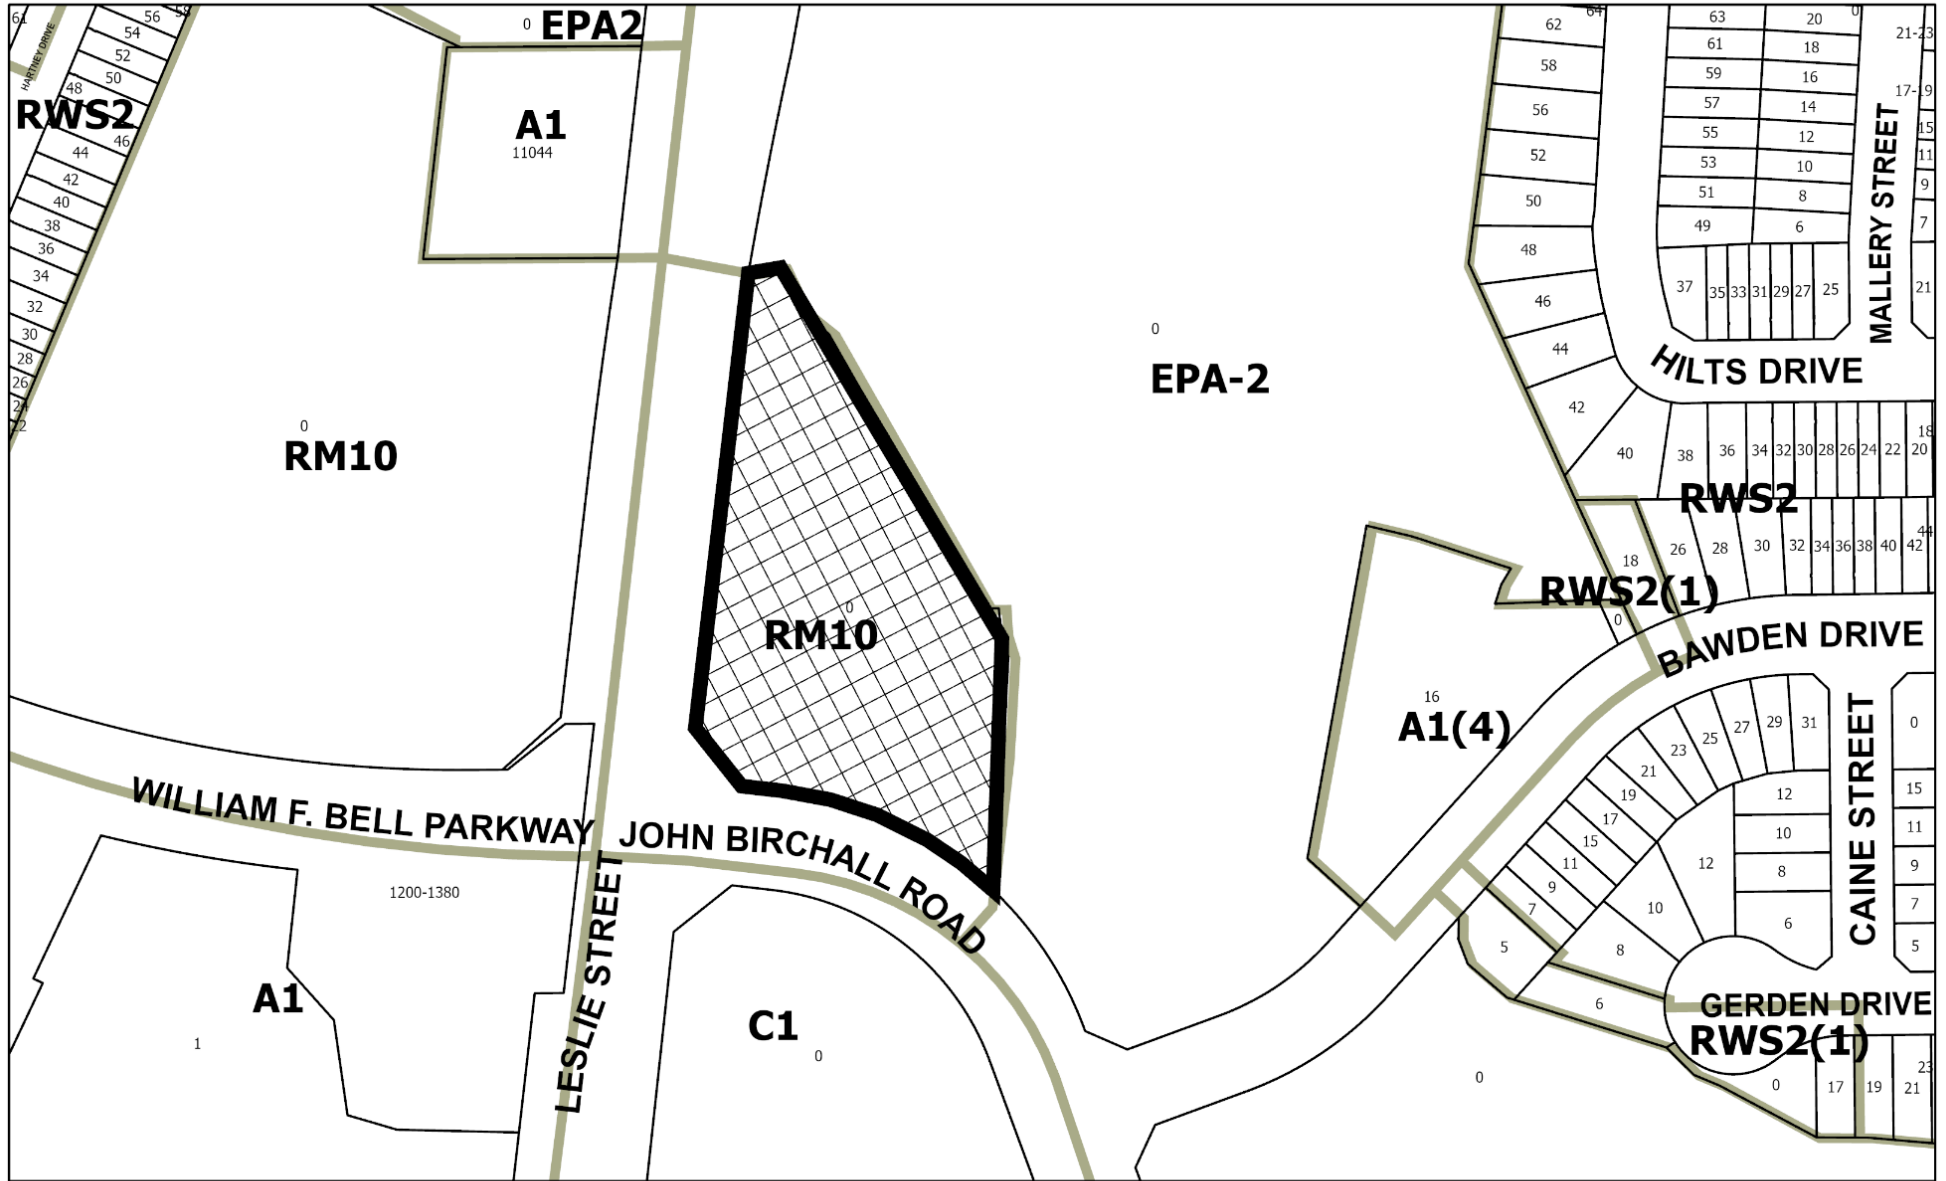

# MAP 3 - EXISTING ZONING

## Legend

Subject Lands

0 John Birchall Drive

SD/RG SRPI.21.114

BLOCK 13 File Nos. D01-21008 and D02-21016

CITY OF RICHMOND HILL  
PLANNING AND INFRASTRUCTURE  
DEPARTMENT