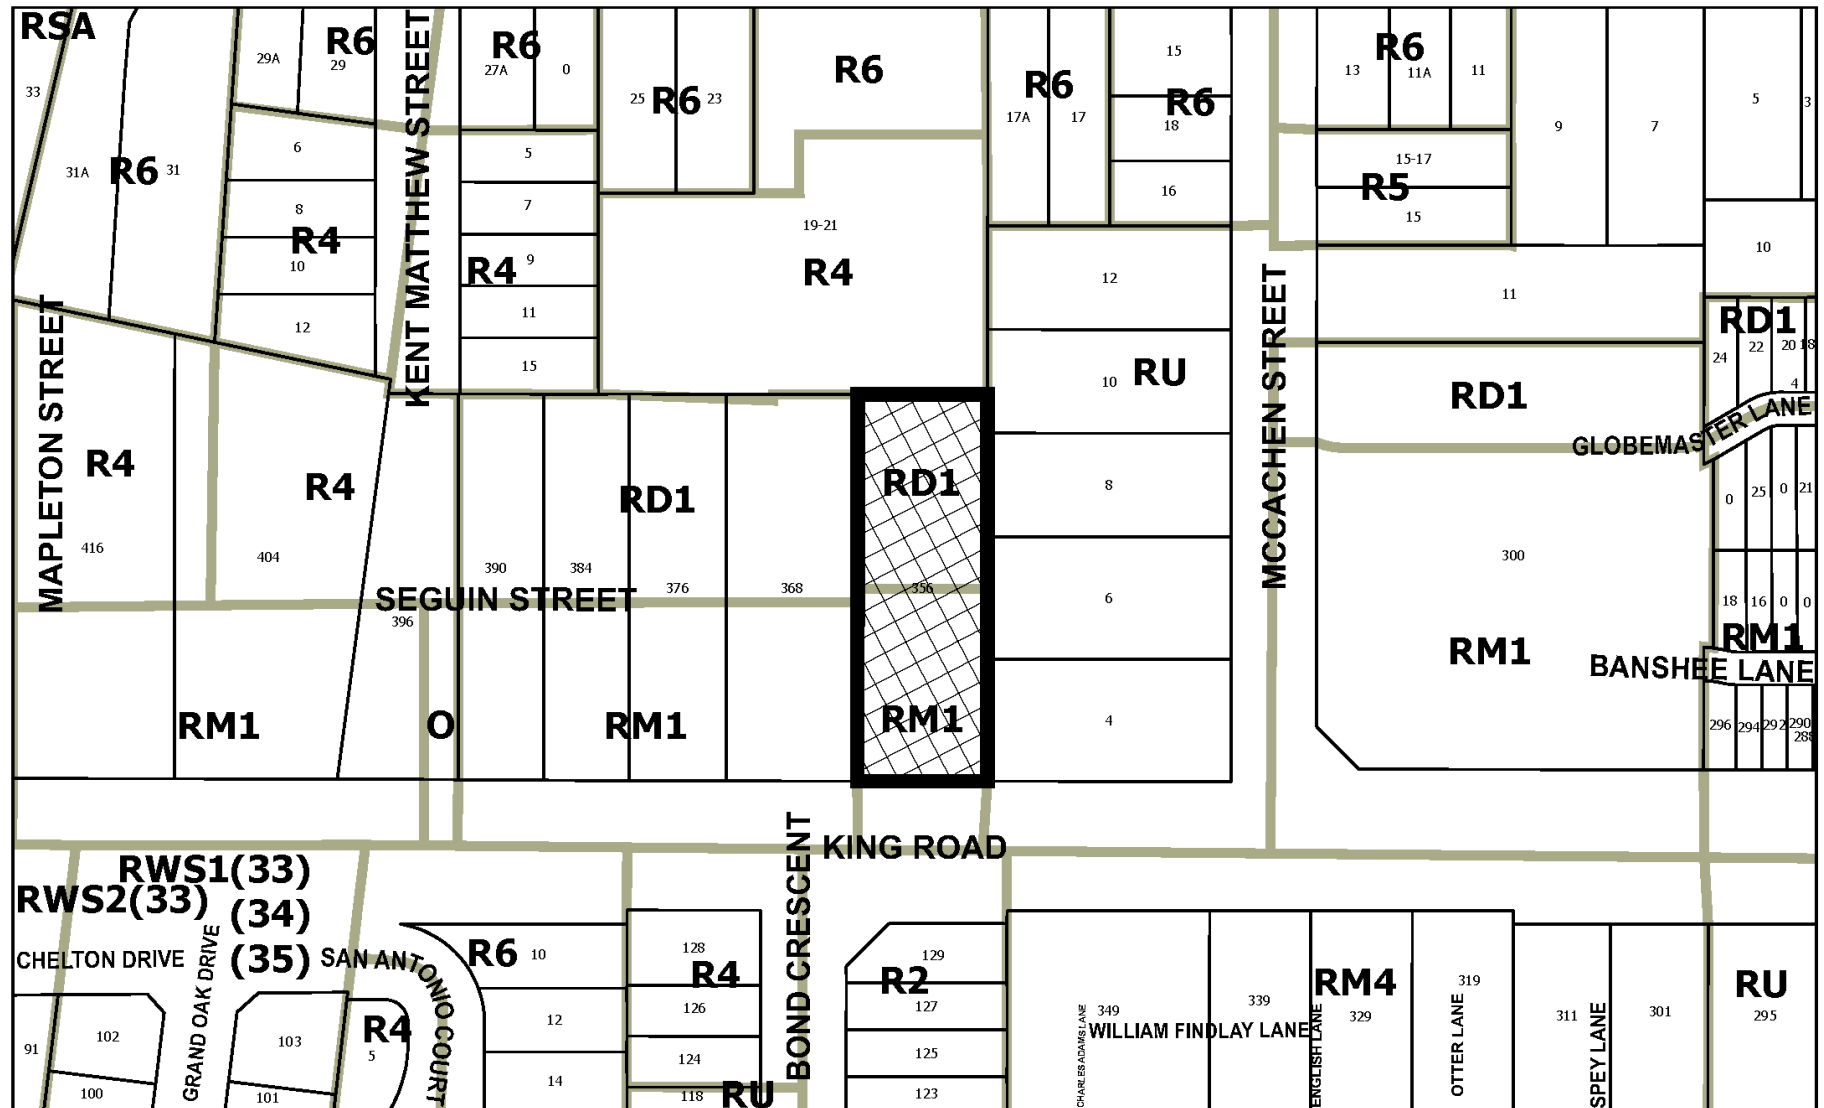

MAP 4 - EXISTING ZONING

Legend

Subject Lands

356 King Road

AD/RG SRPI.21.117

BLOCK 01 File Nos. D06-20033

CITY OF RICHMOND HILL
PLANNING AND INFRASTRUCTURE
DEPARTMENT