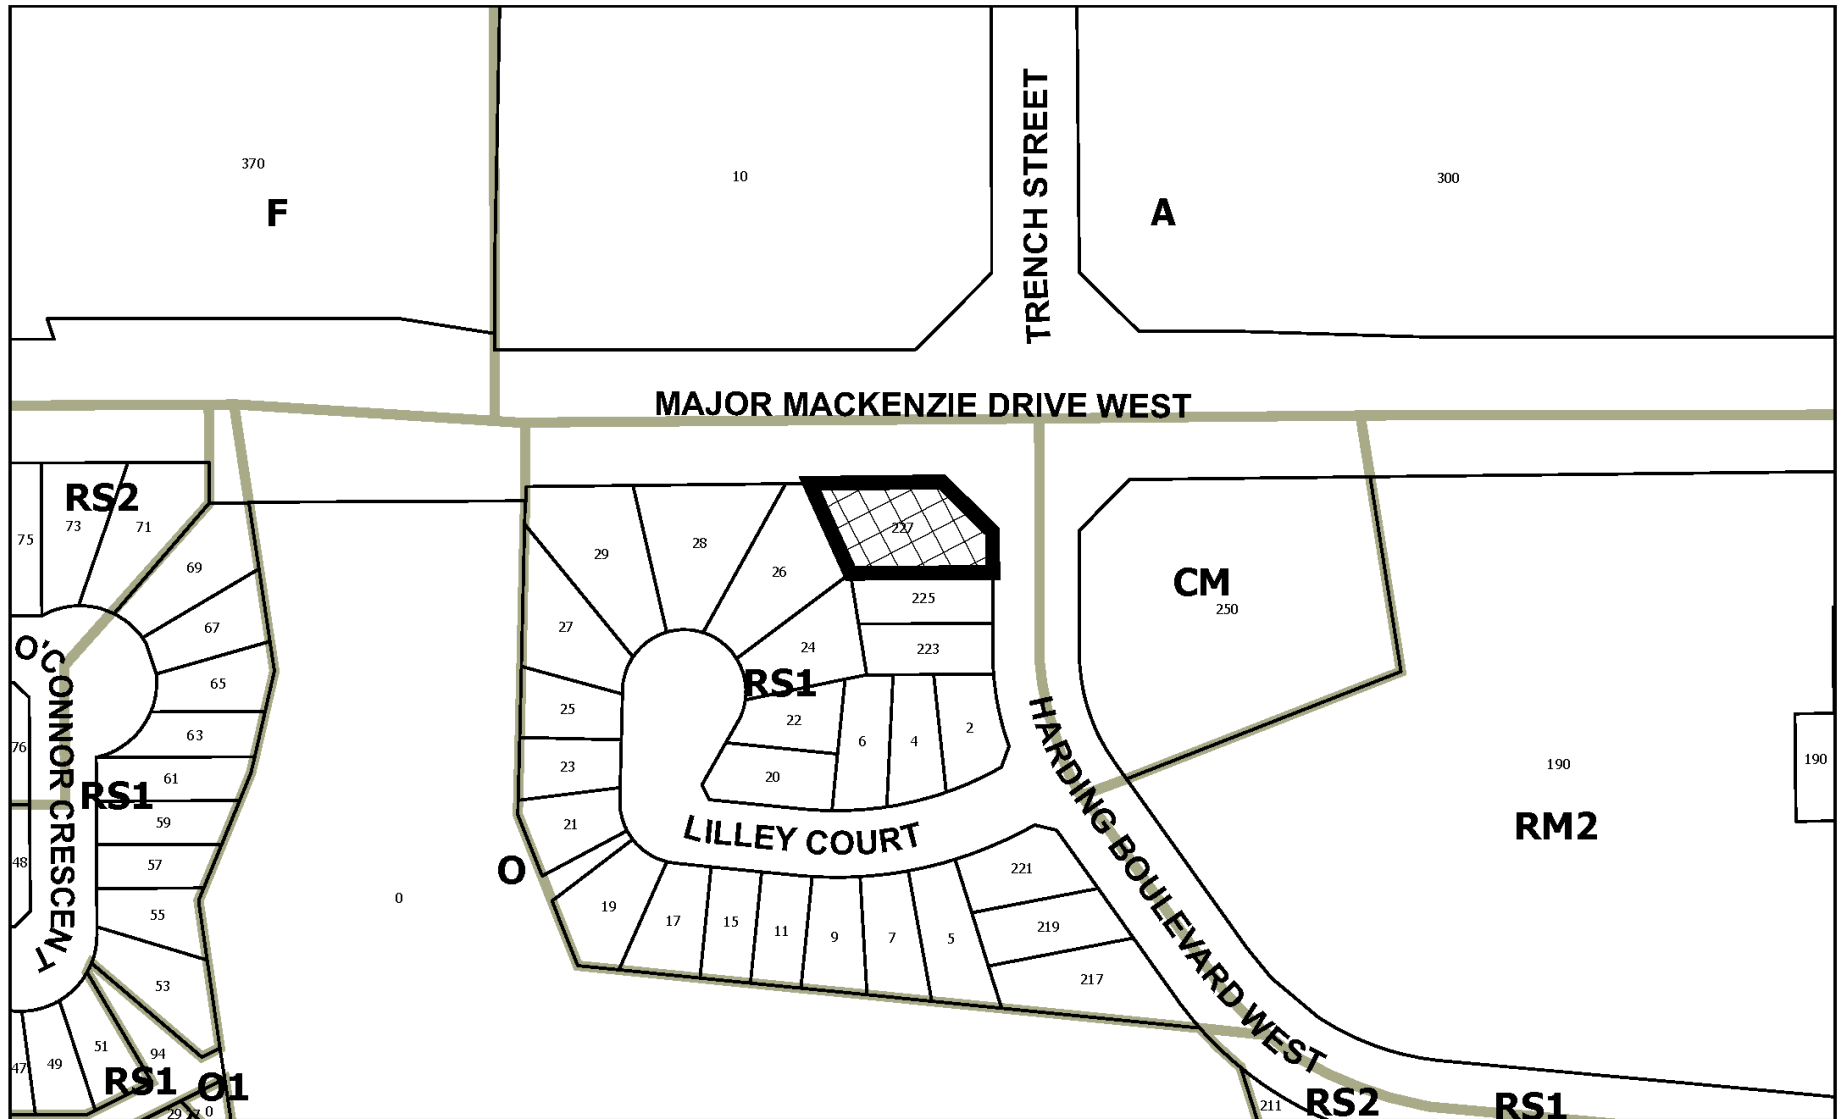

MAP 3 - EXISTING ZONING

227 Harding Boulevard West

Legend

Subject Lands

SF/WW SRPI.21.122

BLOCK 24 File No. D02-18008

CITY OF RICHMOND HILL
PLANNING AND INFRASTRUCTURE
DEPARTMENT