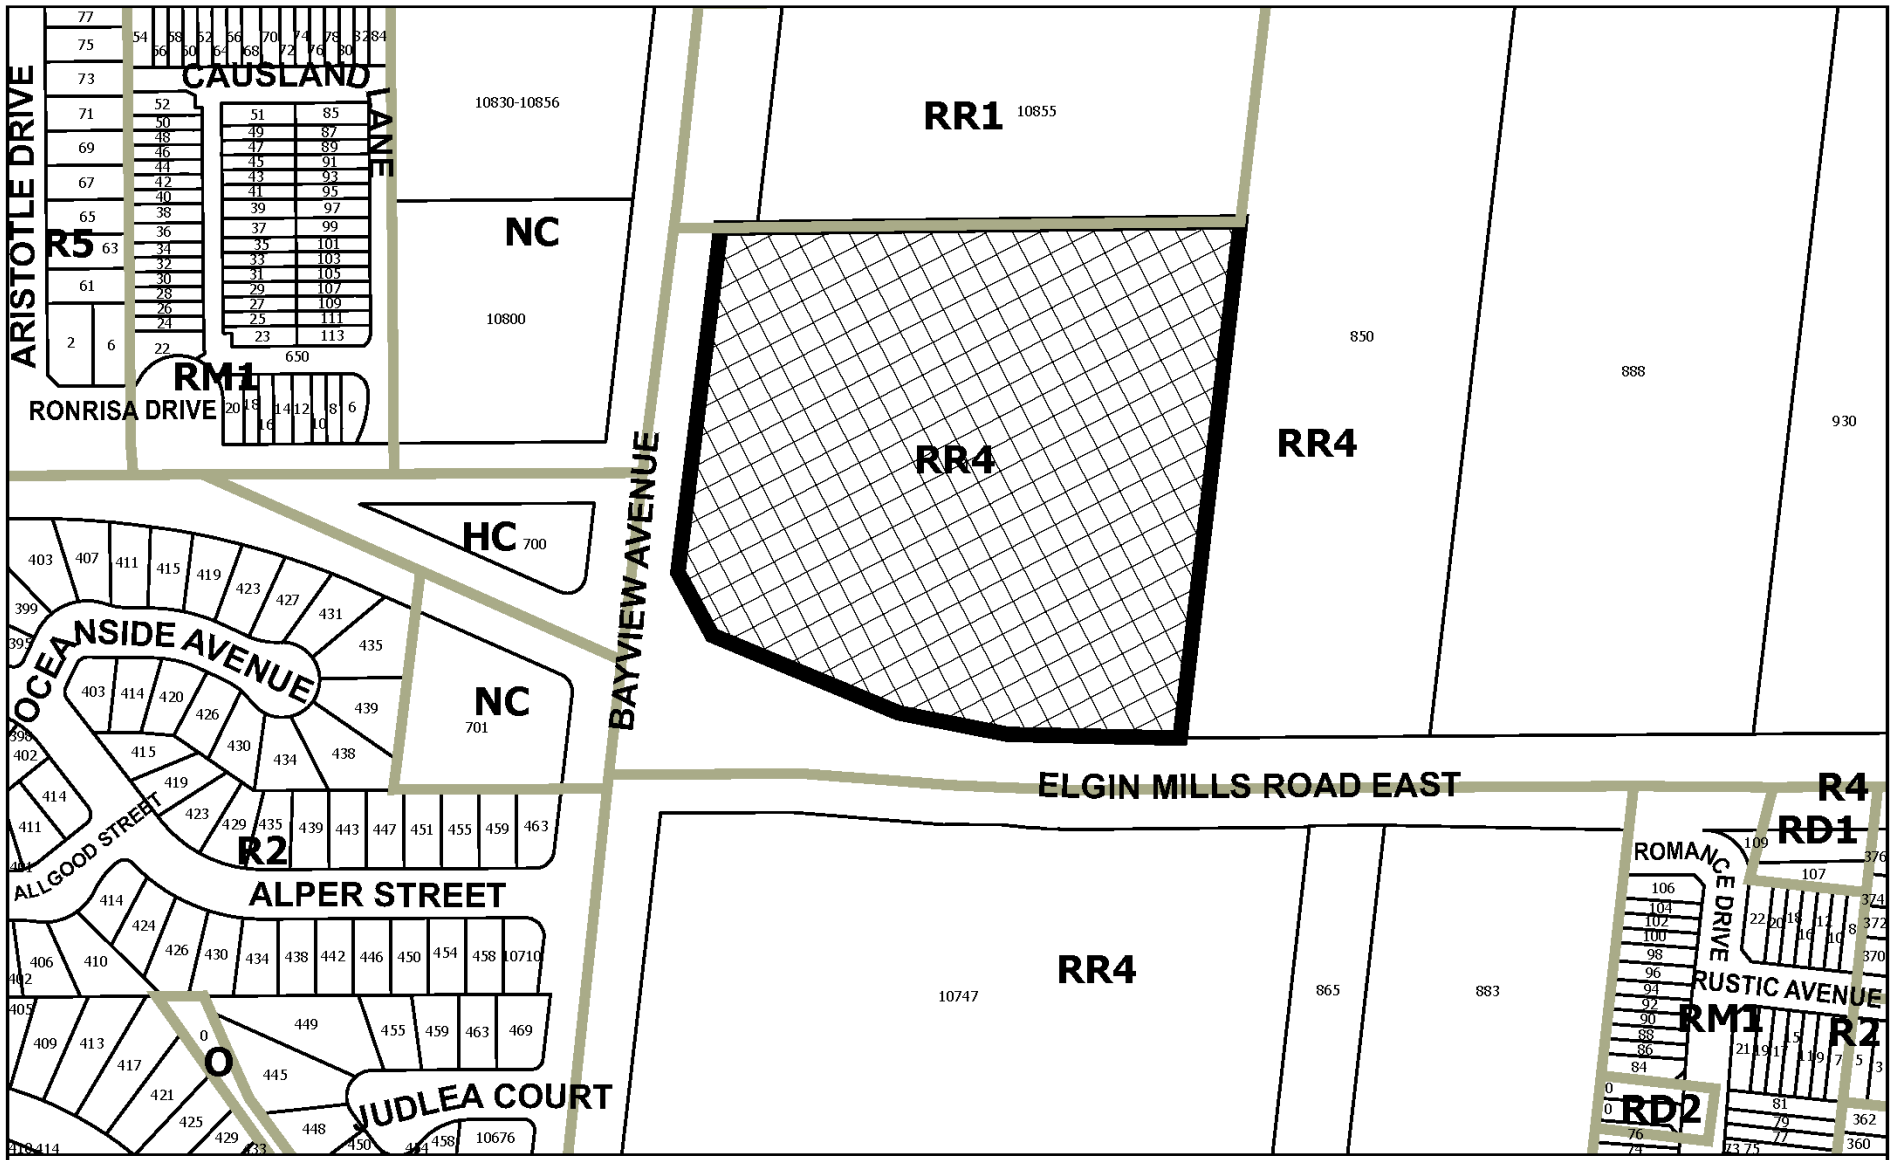

MAP 4 - EXISTING ZONING

Legend
 **Subject Lands**

0 Elgin Mills Road East

JH/RG SRPI.21.115

BLOCK 14 File Nos. D01-18008, D02-16036 and D03-20003
**CITY OF RICHMOND HILL
 PLANNING AND INFRASTRUCTURE
 DEPARTMENT**