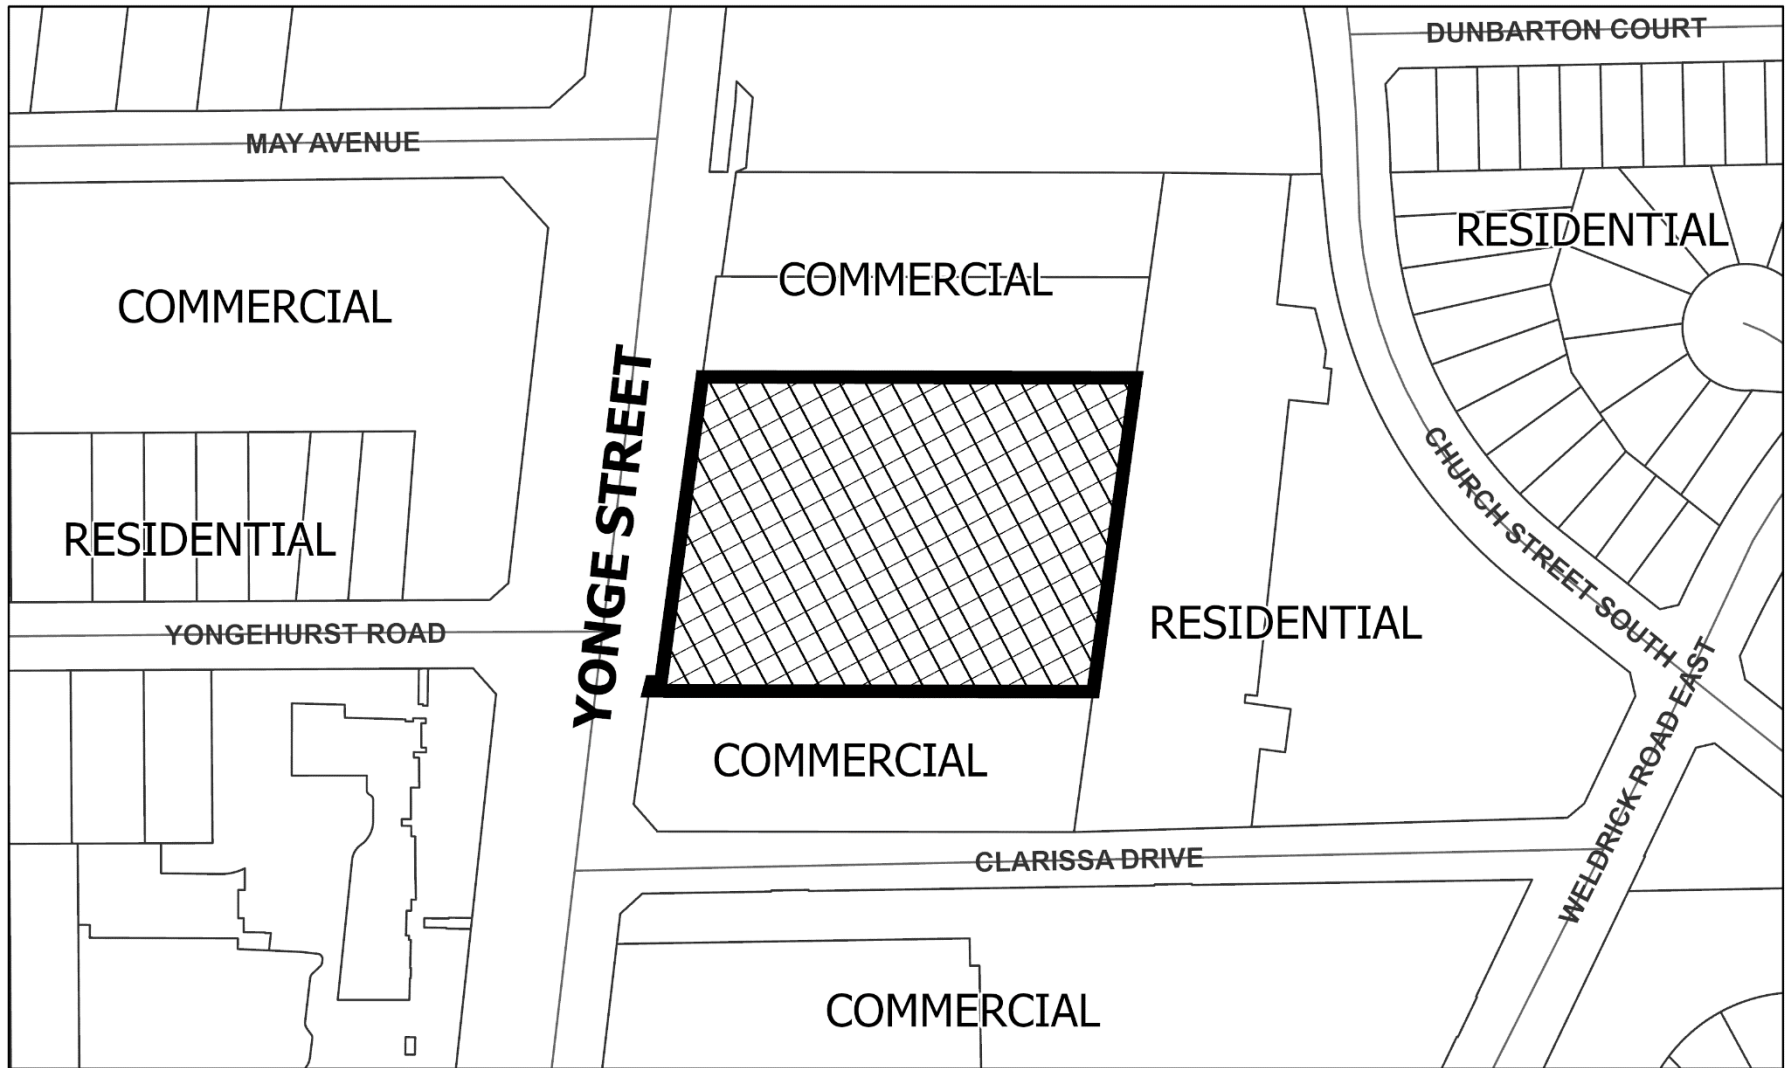

# MAP 2 - NEIGHBOURHOOD CONTEXT

## Legend

Subject Lands

9651 Yonge Street

LP/VC SRPI.22.013

BLOCK 23 File Nos. D01-21007 and D02-21014

CITY OF RICHMOND HILL  
PLANNING AND INFRASTRUCTURE  
DEPARTMENT