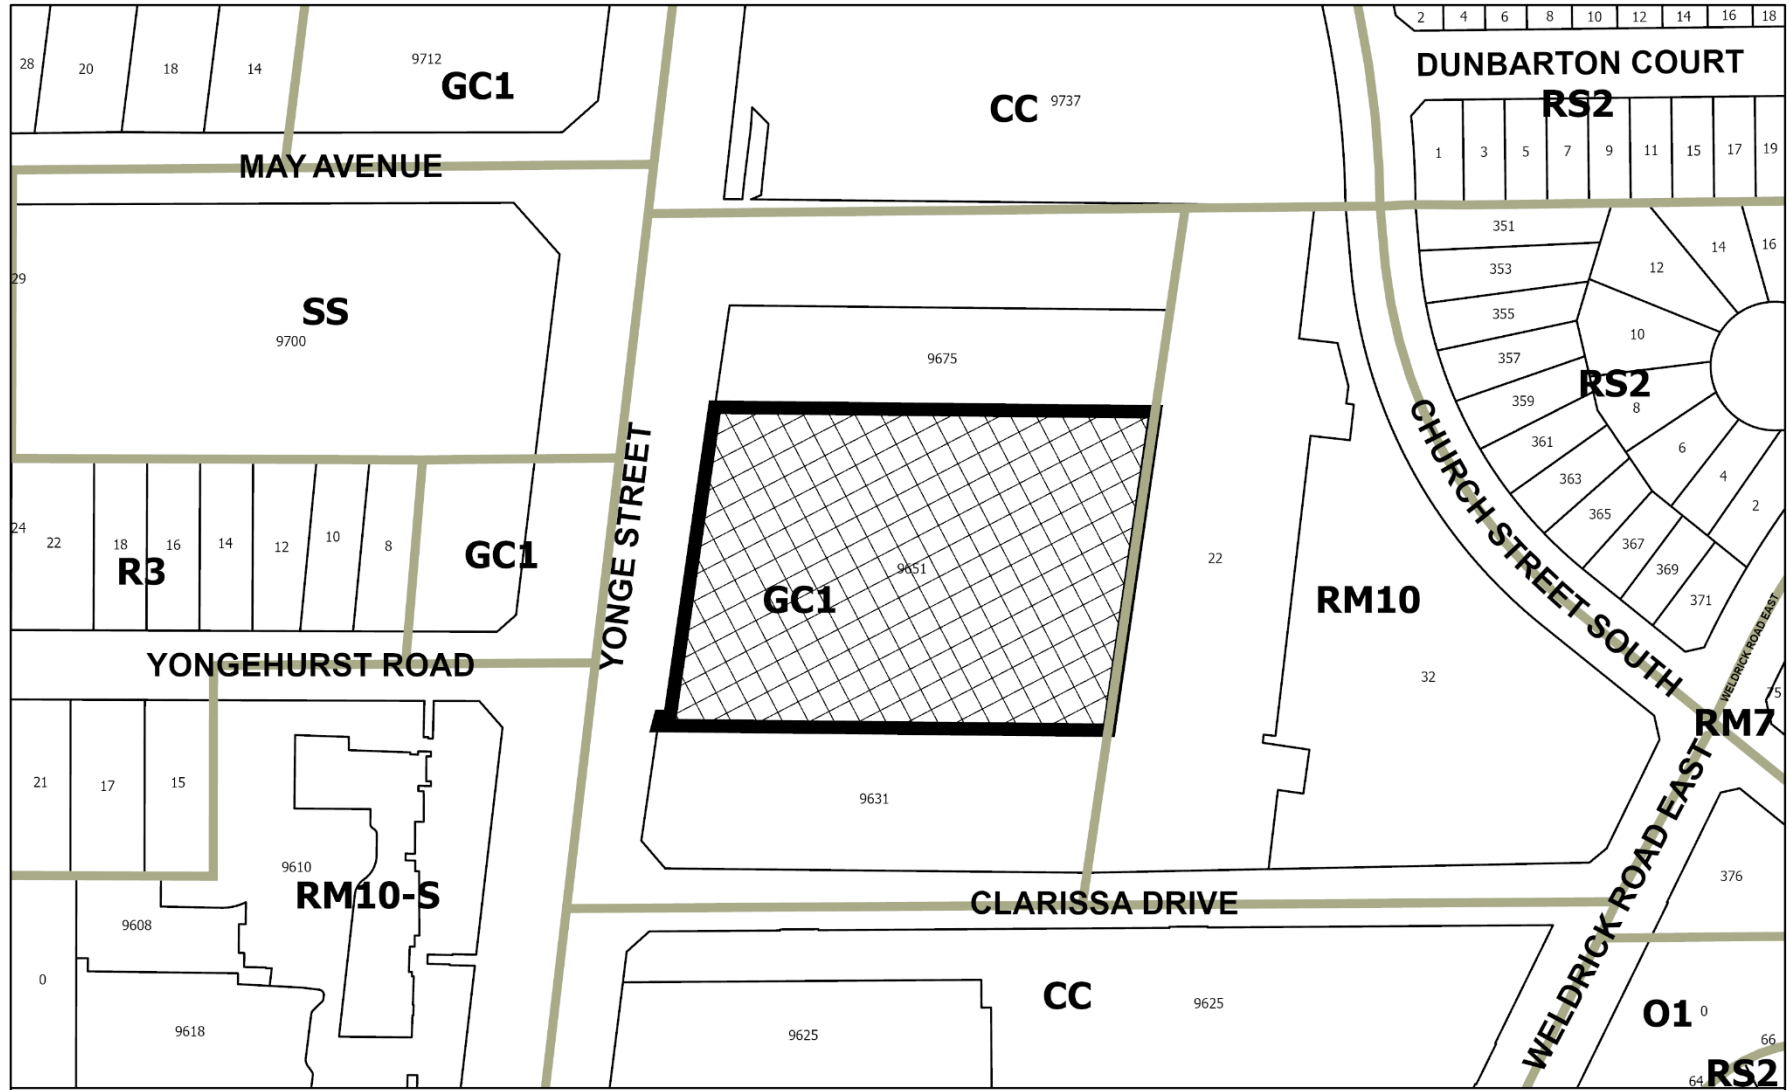

# MAP 4 - EXISTING ZONING

**Legend**

Subject Lands

9651 Yonge Street

LP/VC SRPI.22.013

BLOCK 23 File Nos. D01-21007 and D02-21014

CITY OF RICHMOND HILL  
PLANNING AND INFRASTRUCTURE  
DEPARTMENT