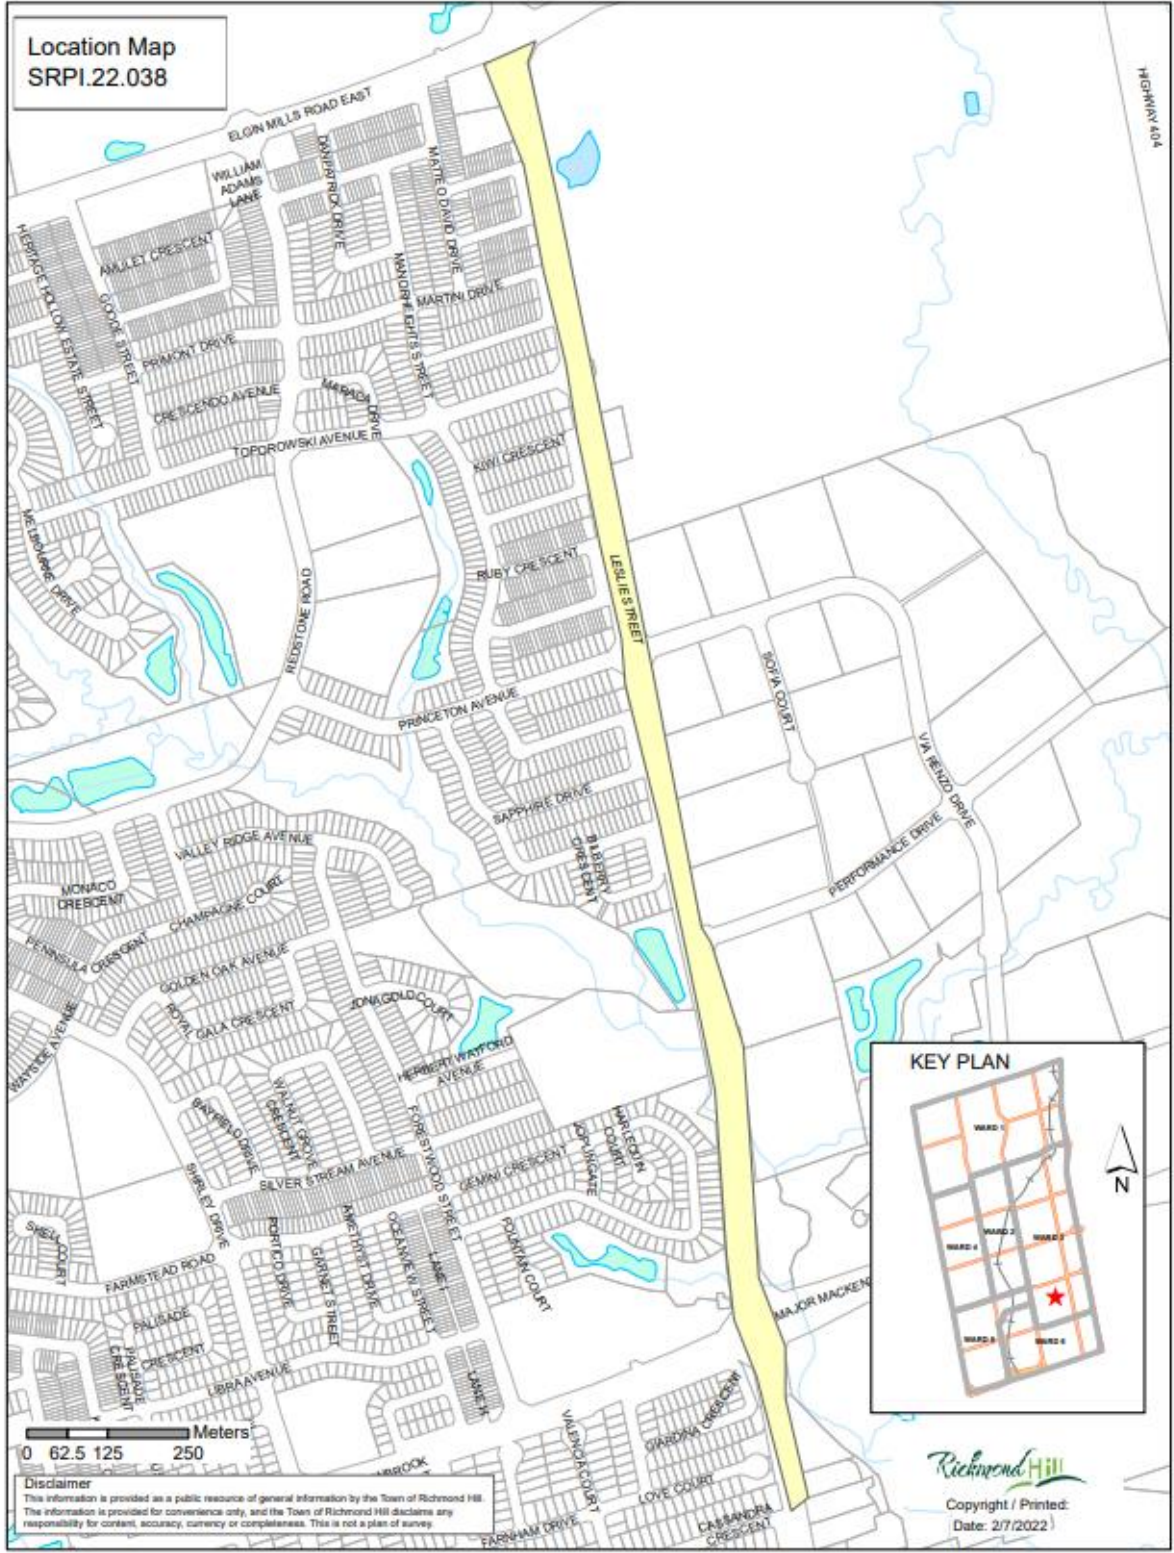

Location Map of Staff Report SRPI.22.038

Location Map
SRPI.22.038

0 62.5 125 250 Meters