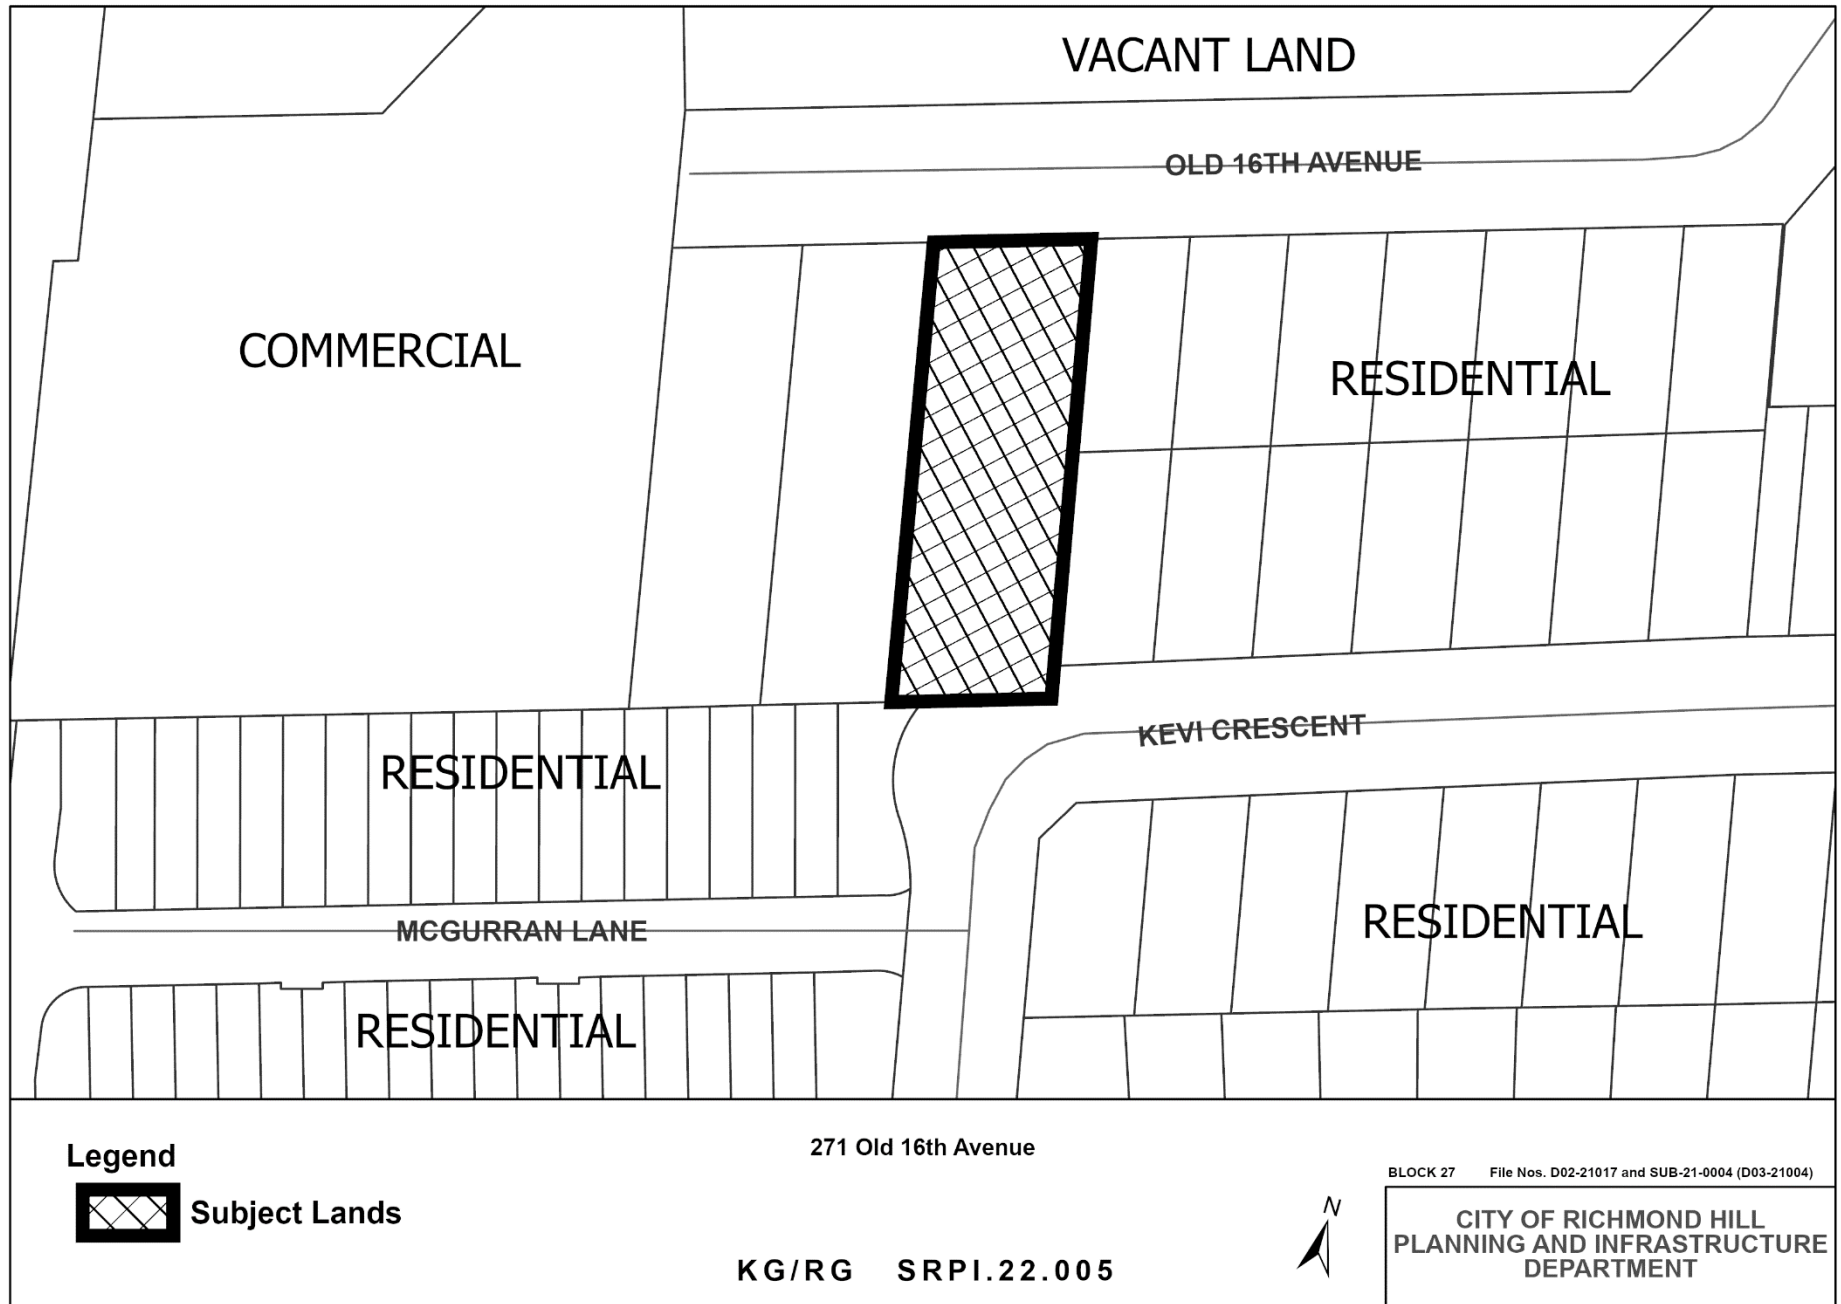

MAP 2 - NEIGHBOURHOOD CONTEXT

Legend

Subject Lands

271 Old 16th Avenue

KG/RG SRPI.22.005

BLOCK 27 File Nos. D02-21017 and SUB-21-0004 (D03-21004)

CITY OF RICHMOND HILL
PLANNING AND INFRASTRUCTURE
DEPARTMENT