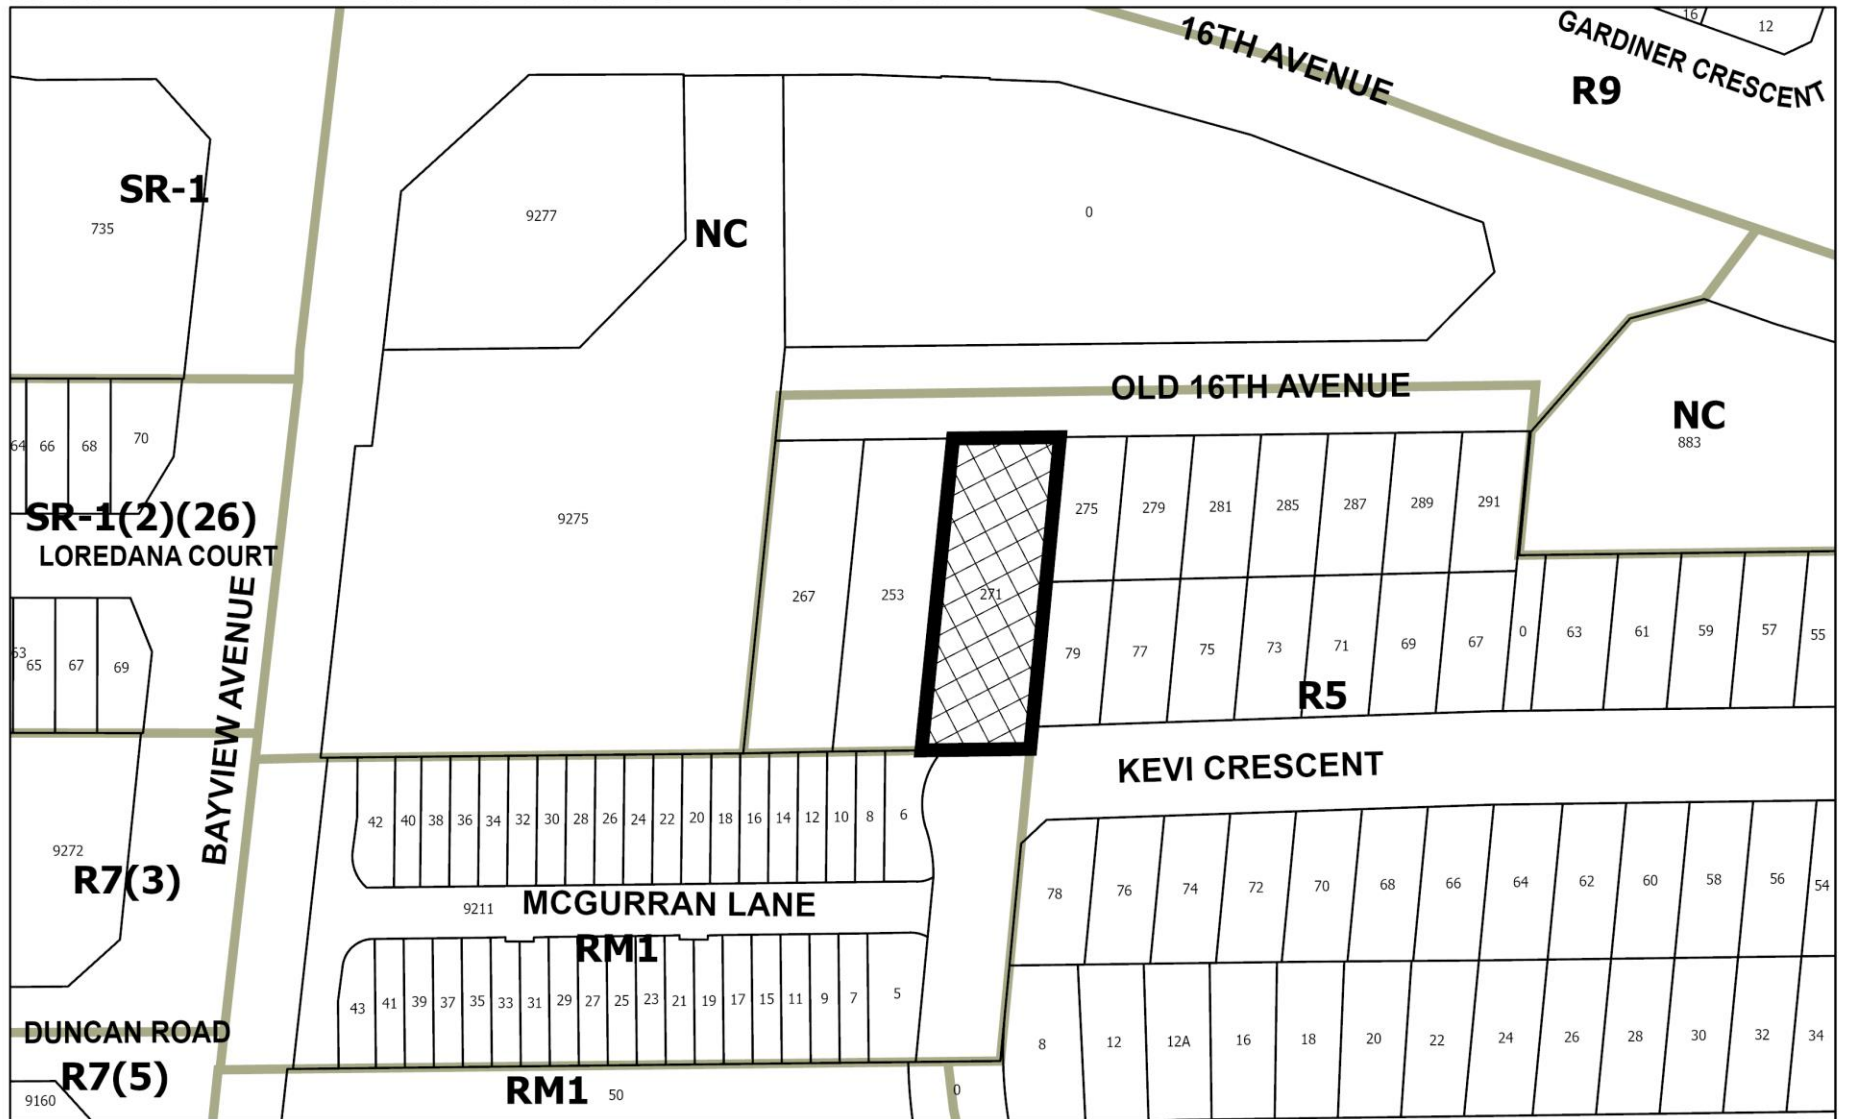

MAP 4 - EXISTING ZONING

Legend

Subject Lands

271 Old 16th Avenue

KG/RG SRPI.22.005

BLOCK 27 File Nos. D02-21017 and SUB-21-0004 (D03-21004)

**CITY OF RICHMOND HILL
PLANNING AND INFRASTRUCTURE
DEPARTMENT**