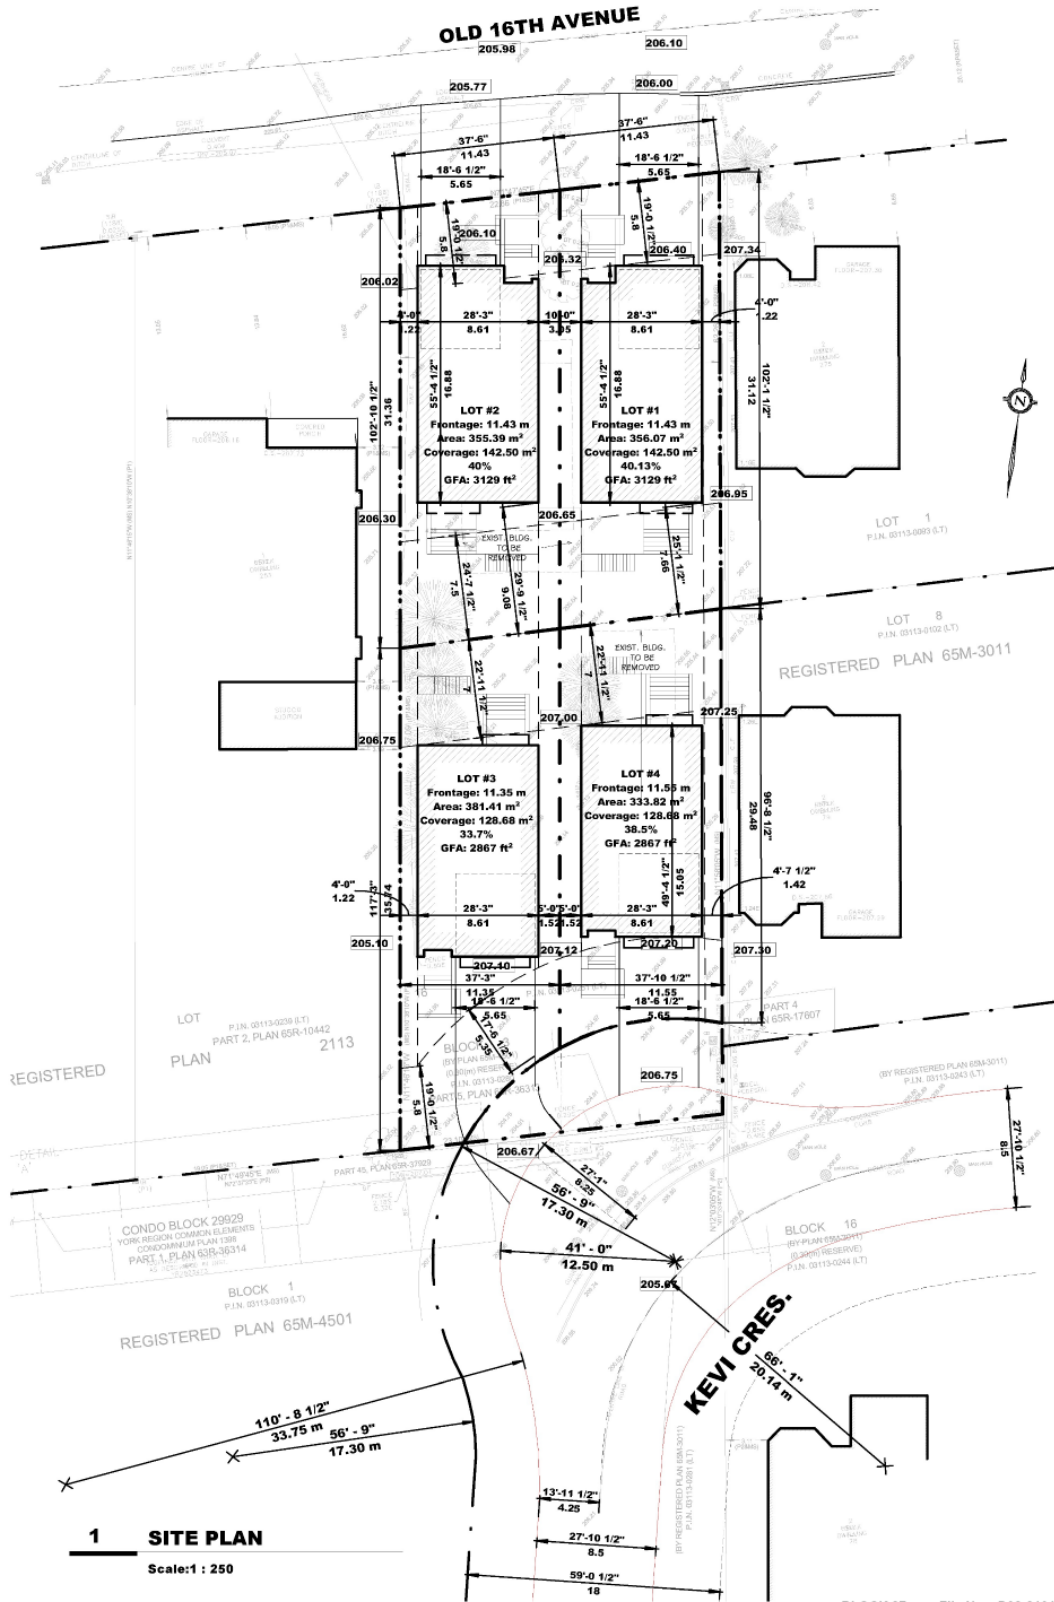

MAP 6 - PROPOSED CONCEPTUAL SITE PLAN

1 SITE PLAN
 Scale: 1 : 250

271 Old 16th Avenue

KG/RG SRPI.22.005

CITY OF RICHMOND HILL
 PLANNING AND INFRASTRUCTURE
 DEPARTMENT