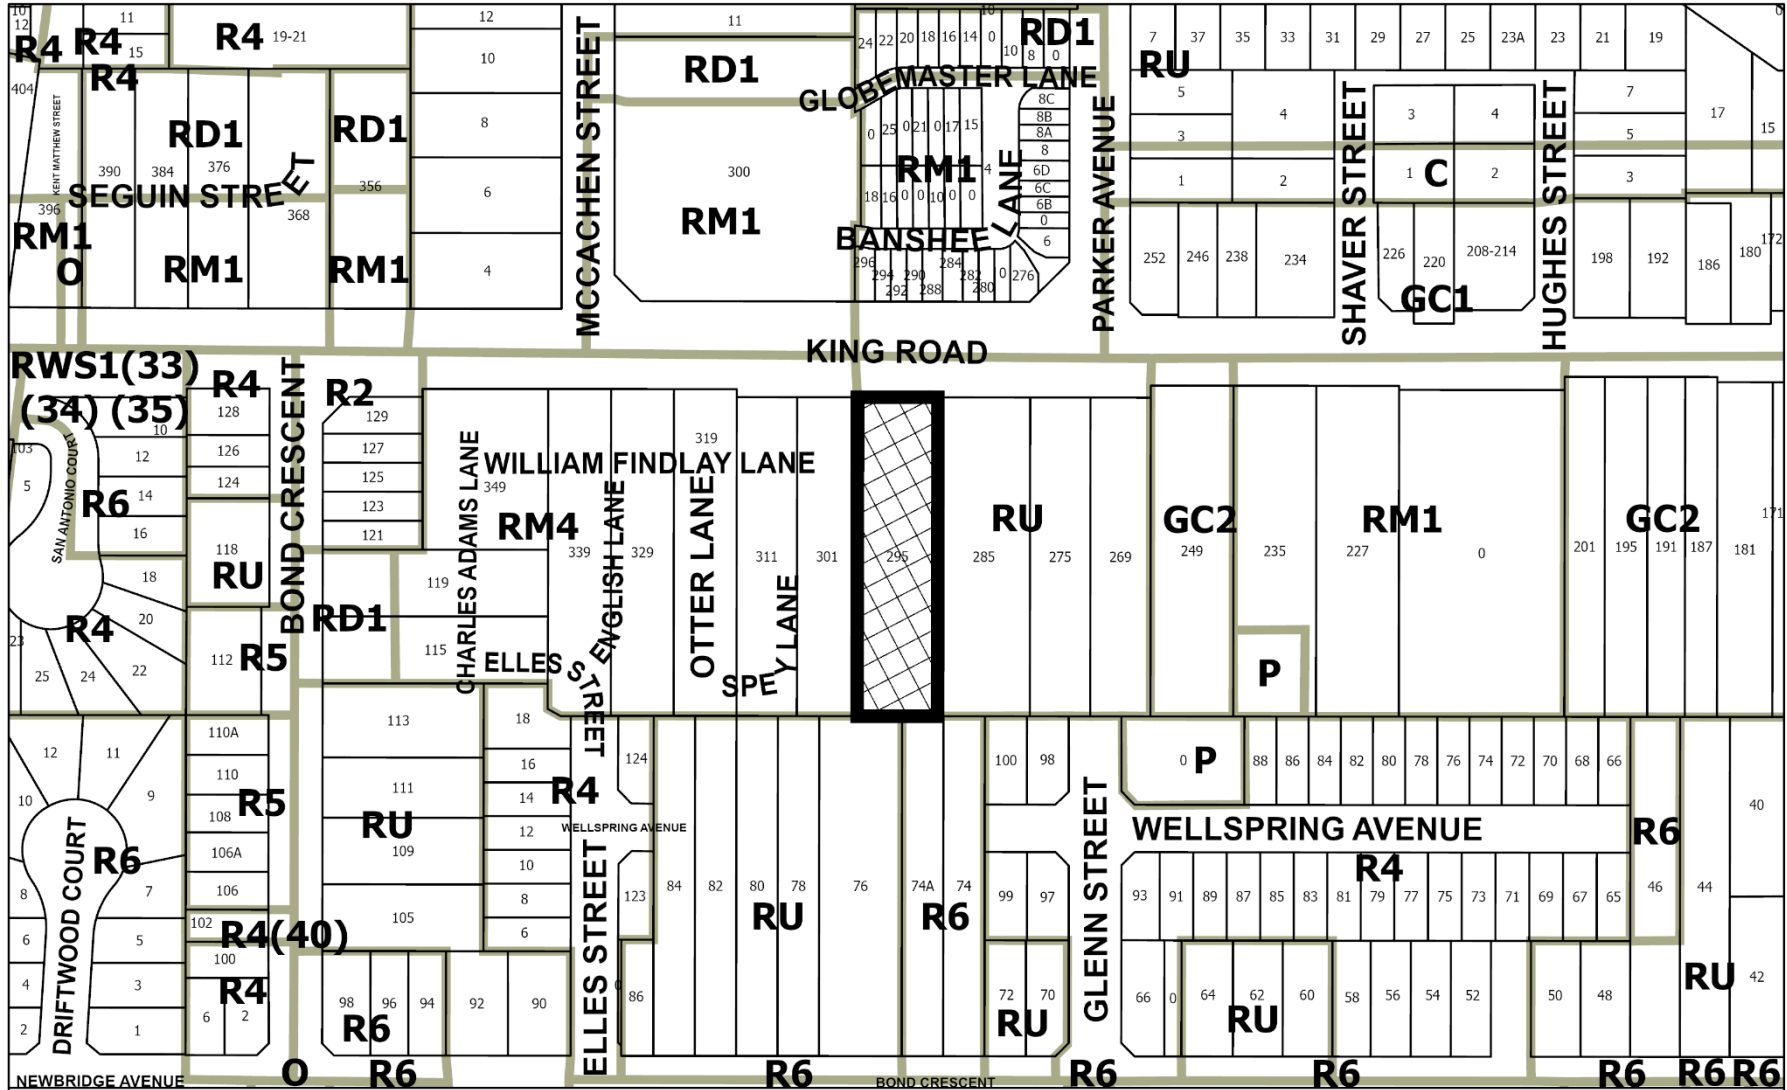

MAP 3 - EXISTING ZONING

Legend

Subject Lands

295 King Road

LP/VC SRPI.22.020

BLOCK 08 File Nos. D02-21013

CITY OF RICHMOND HILL
PLANNING AND INFRASTRUCTURE
DEPARTMENT