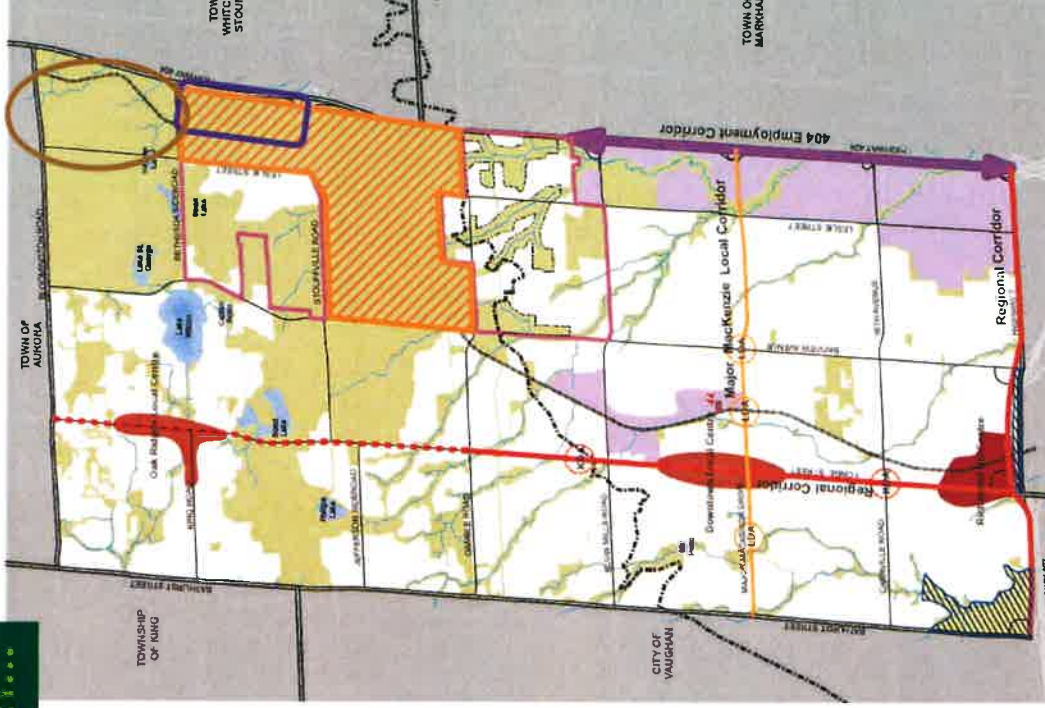

Council's emerging direction...

Refine Provincial
Prime
Agricultural Area
designation

Expand
Settlement Area
into ORM
Countryside

Create a new
employment area
along Hwy 404

Support Regional
refinement of
Provincial Prime
Agricultural Area

Request expansion
of the City's urban
boundary to include
lands designated
ORM Countryside
south of Bethesda
Sideroad

Request
Minister's Zoning
Order for new
Employment area