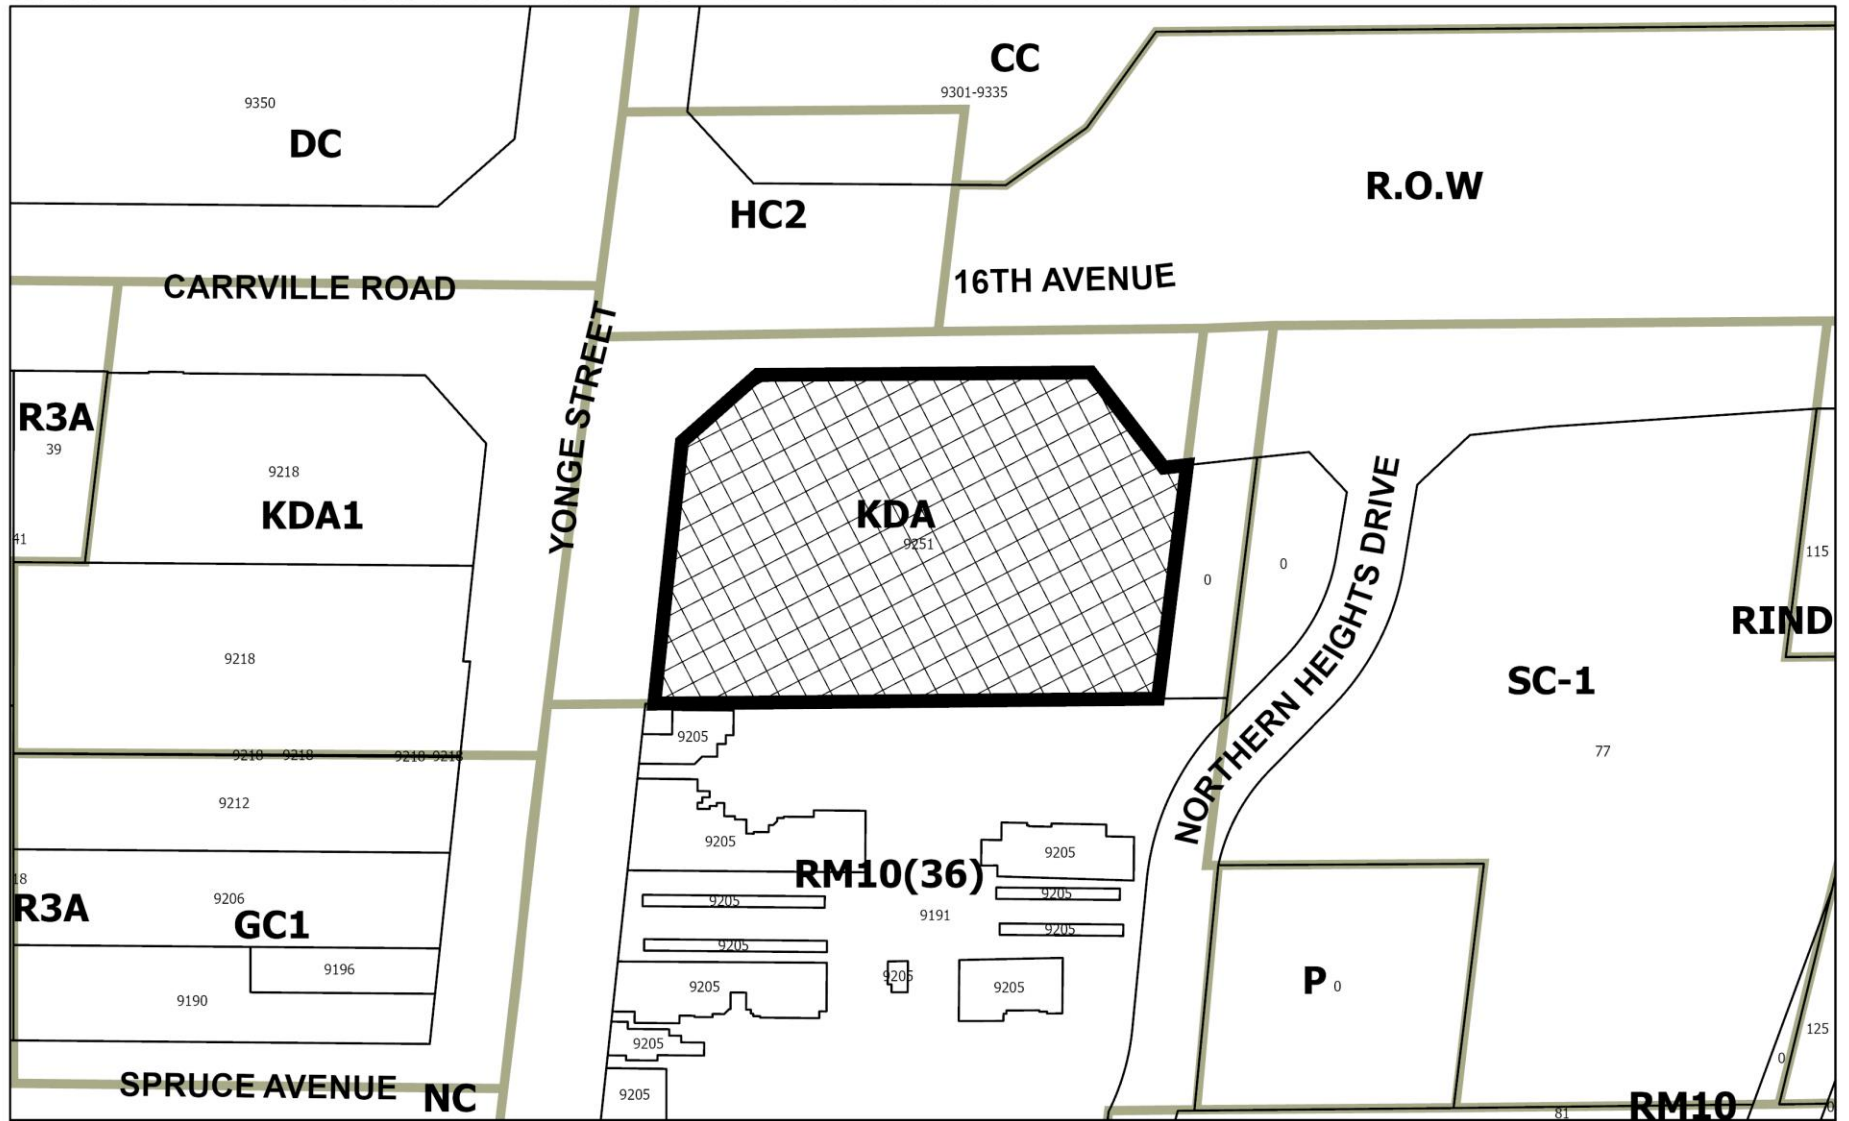

MAP 4 - EXISTING ZONING

Legend

Subject Lands

9251 Yonge Street

DG/VC SRPI.22.028

BLOCK 26 File Nos. D02-19012

CITY OF RICHMOND HILL
PLANNING AND INFRASTRUCTURE
DEPARTMENT