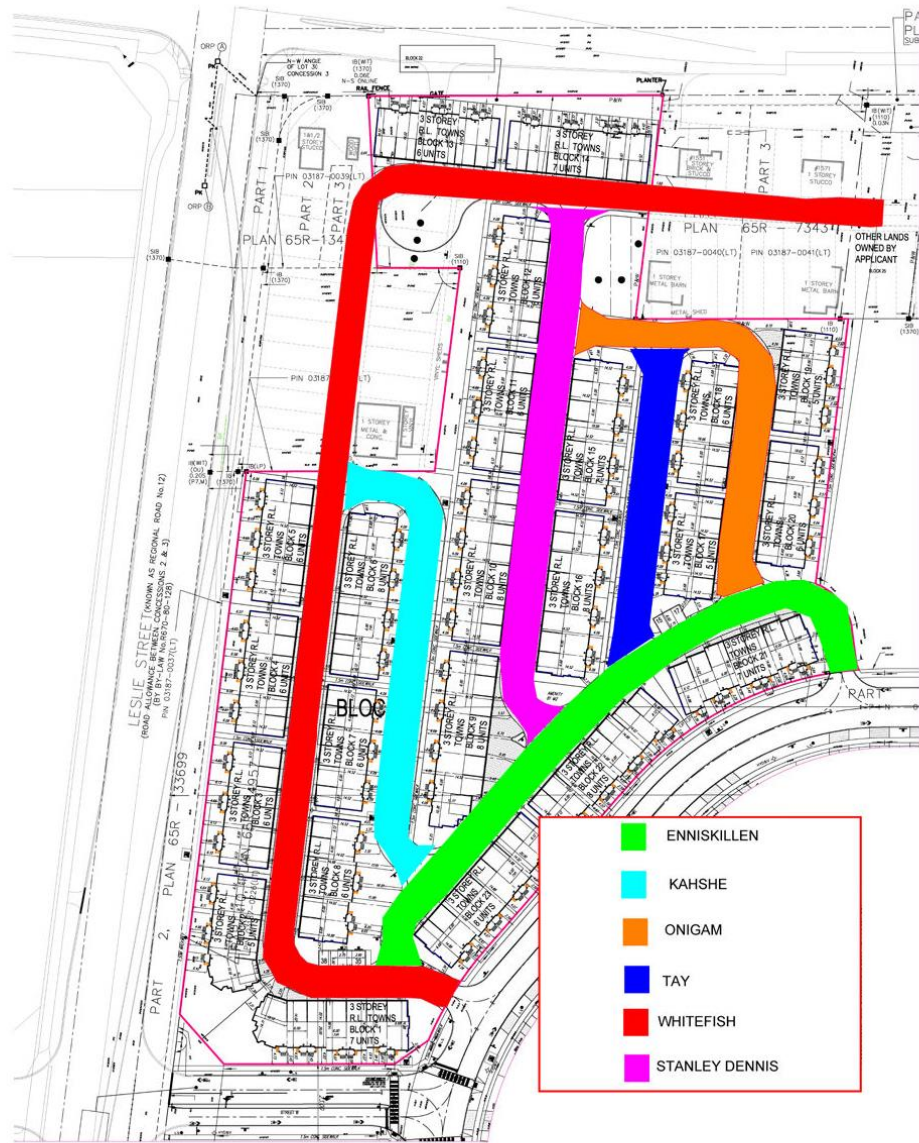

MAP 3 - PROPOSED STREET NAMING - D06-18030

- ENNISKILLEN
- KAHSHE
- ONIGAM
- TAY
- WHITEFISH
- STANLEY DENNIS

1521 19TH Avenue

AP/DW SRPI.22.040

BLOCK 13 File No. D15-20015

CITY OF RICHMOND HILL
 PLANNING AND INFRASTRUCTURE
 DEPARTMENT