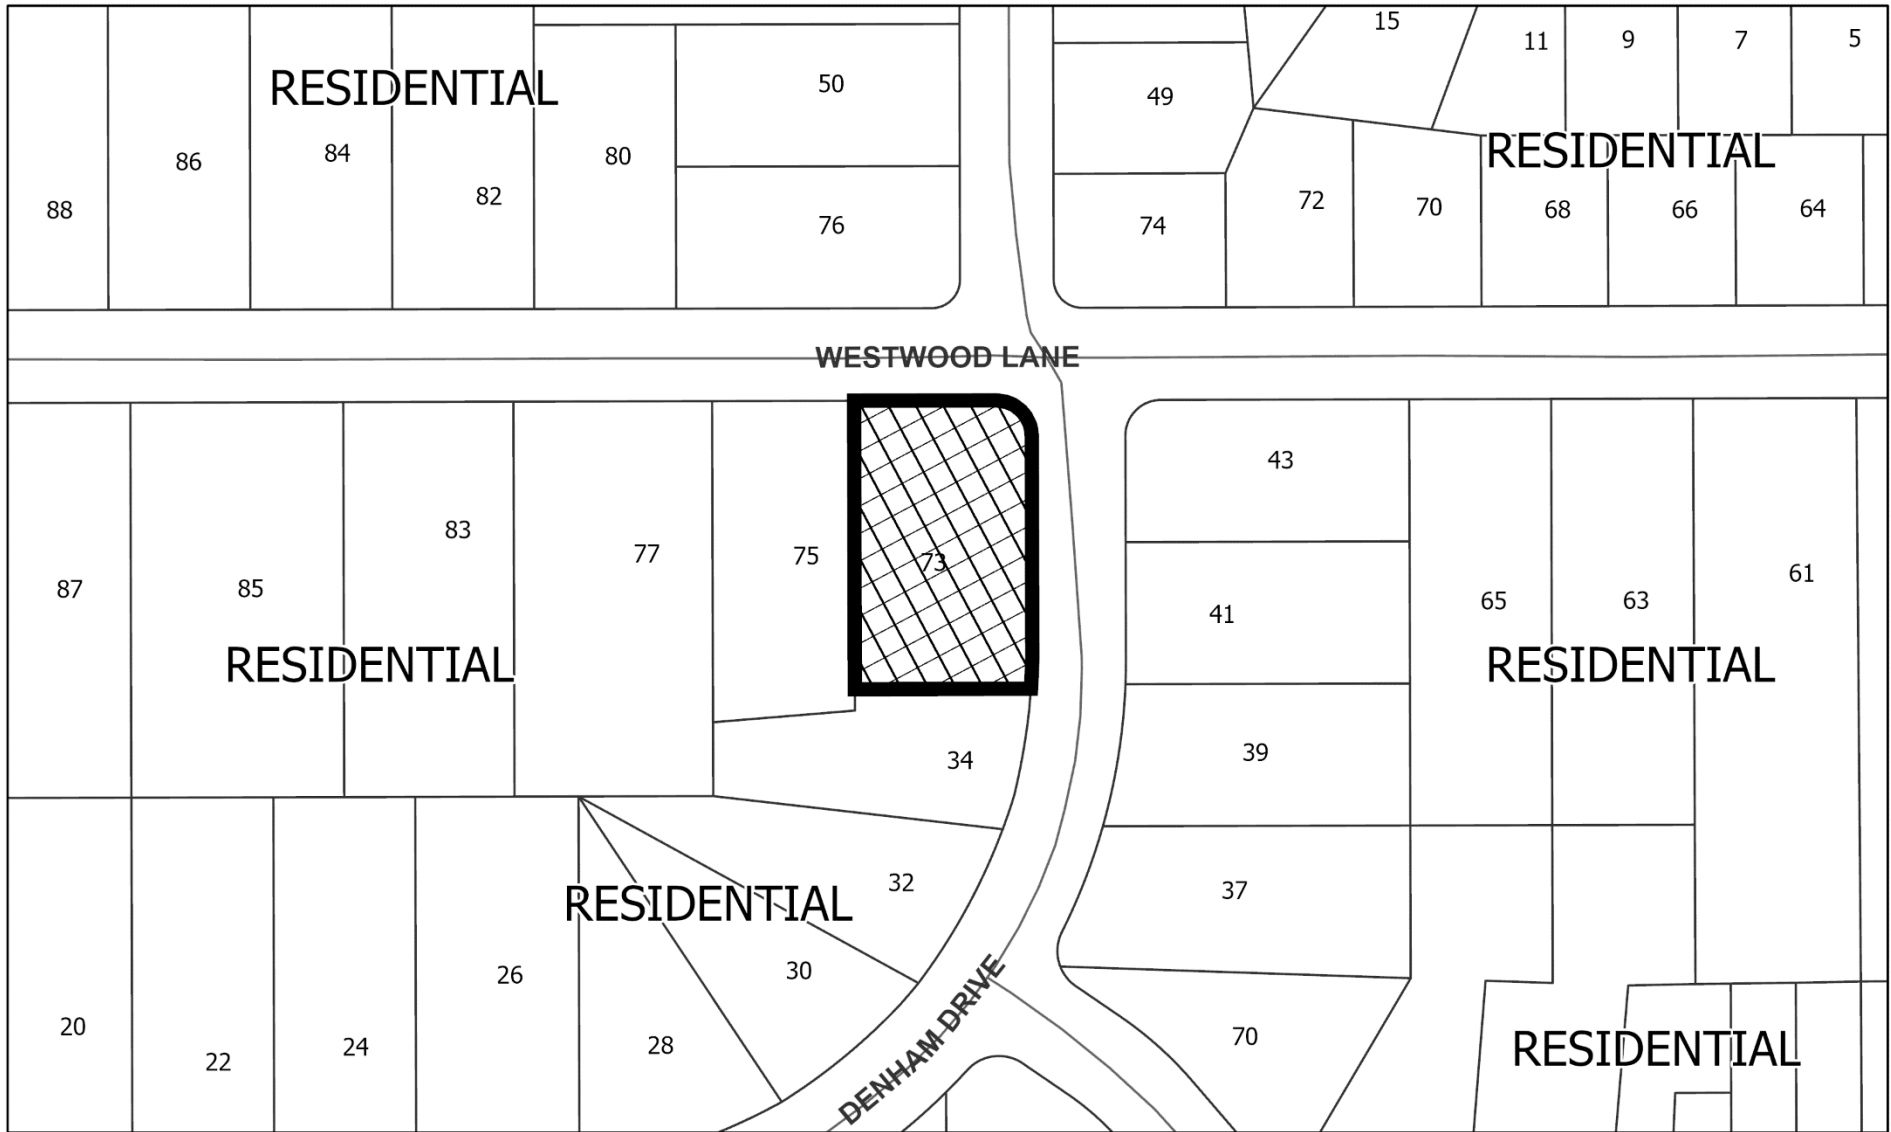

MAP 2 - NEIGHBOURHOOD CONTEXT

Legend

Subject Lands

PUBGIS.PUB.YIP_Address_point

73 Westwood Lane

SM/DW SRPI.22.070

BLOCK 25 File No. D22-21019

**CITY OF RICHMOND HILL
PLANNING AND INFRASTRUCTURE
DEPARTMENT**