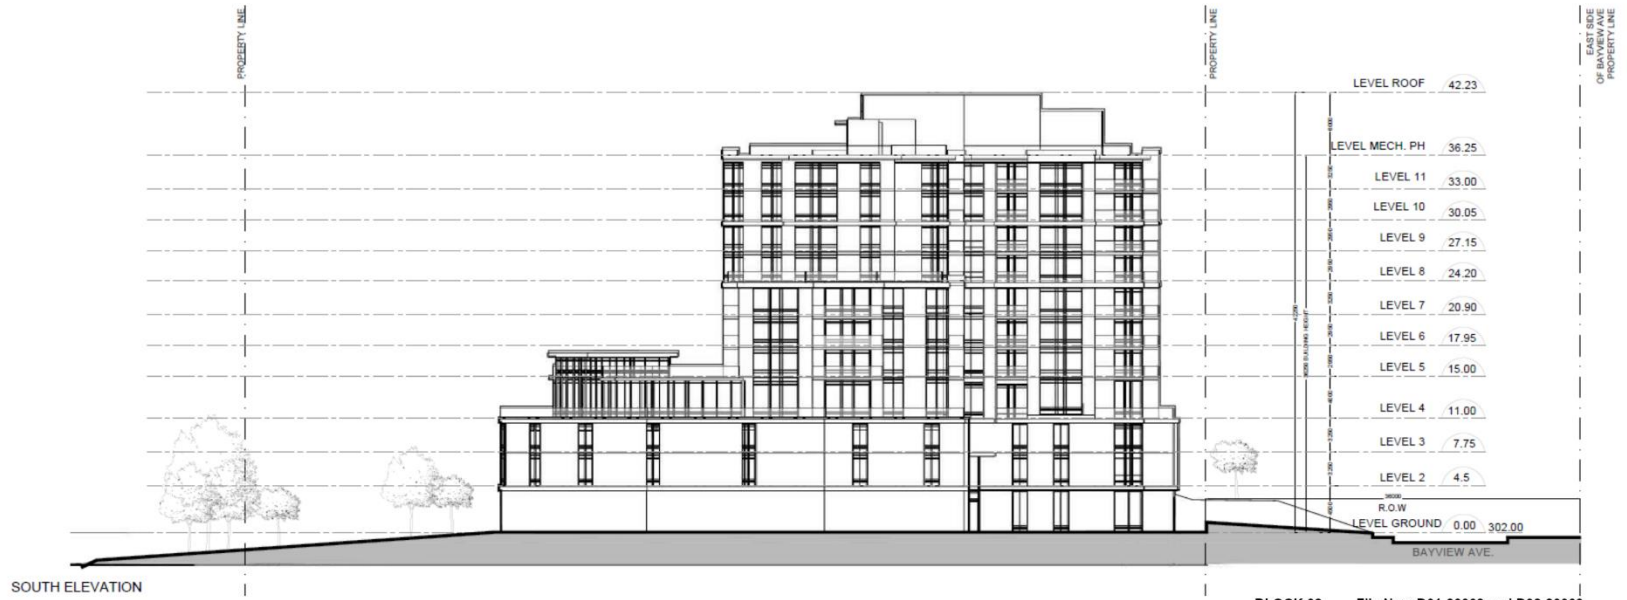

MAP 10 - ORIGINAL NORTH AND SOUTH ELEVATIONS

NORTH ELEVATION

SOUTH ELEVATION

13572 and 13586 Bayview Avenue

SF/VC SRPI.22.086

BLOCK 02 File Nos. D01-20003 and D02-20009

CITY OF RICHMOND HILL
PLANNING AND INFRASTRUCTURE
DEPARTMENT