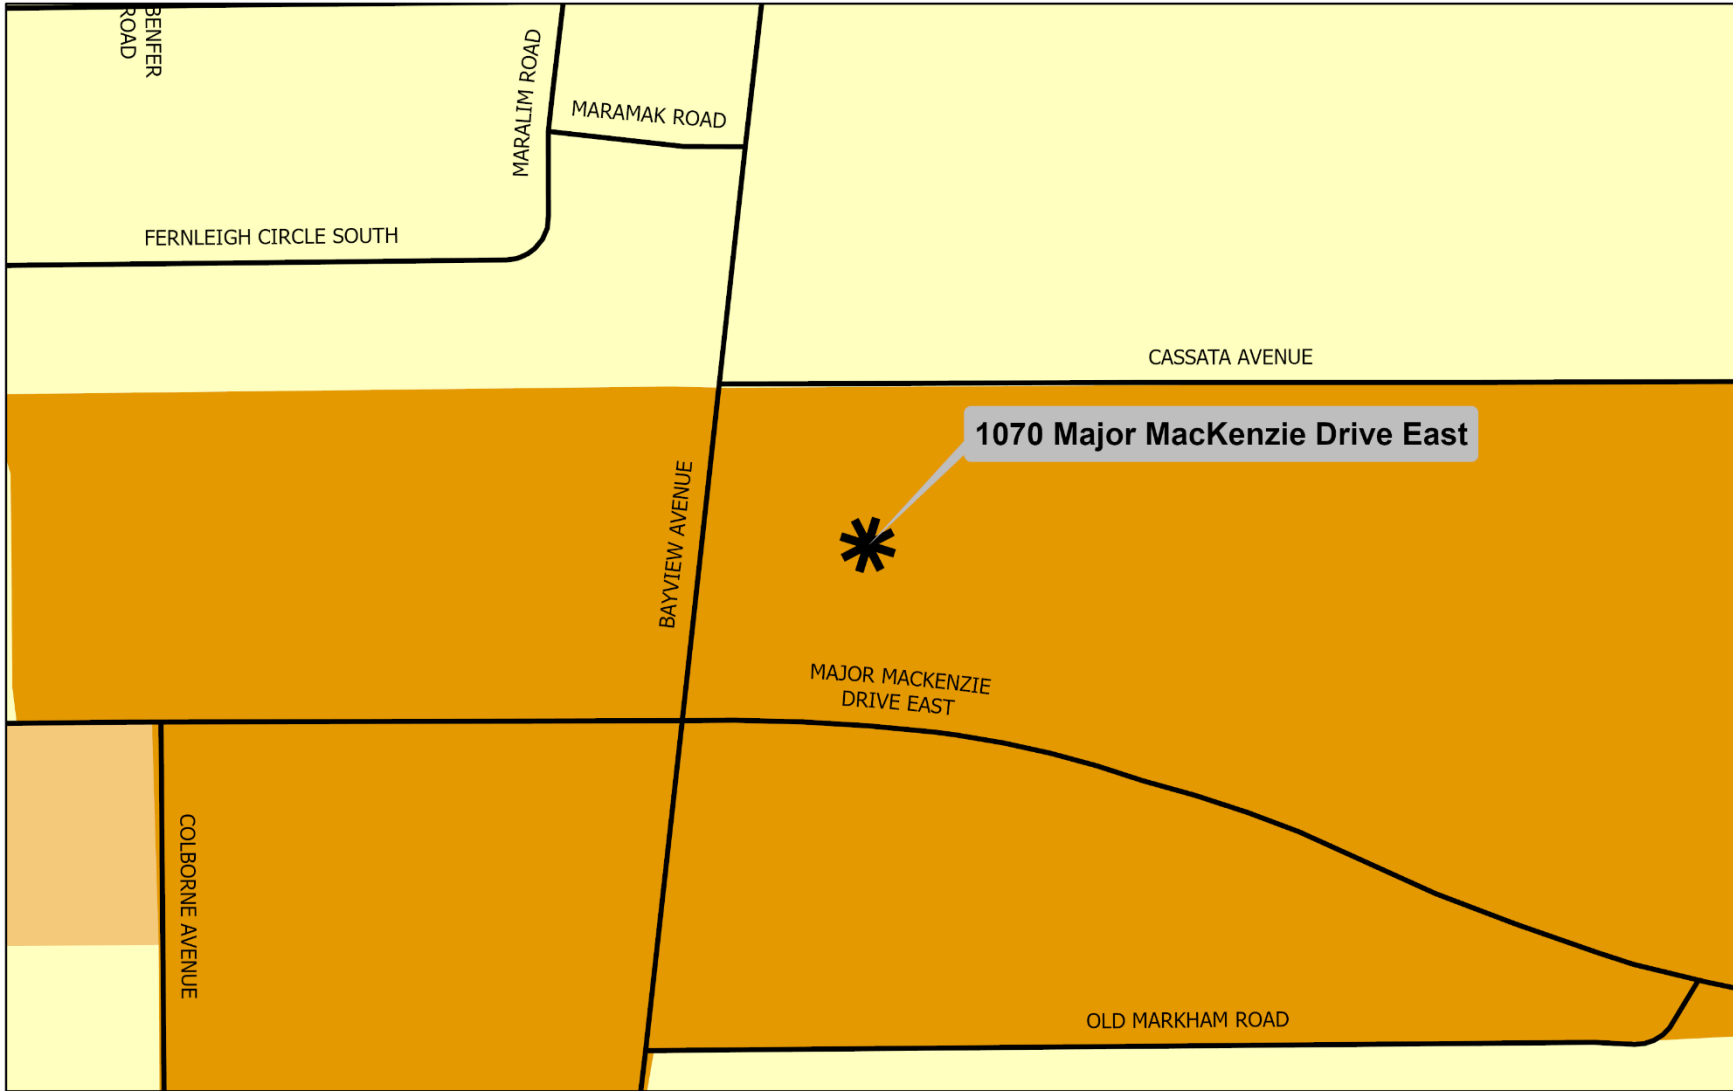

MAP 4 - OFFICIAL PLAN DESIGNATION

1070 Major MacKenzie Drive East

MAJOR MACKENZIE DRIVE EAST

Legend

- Subject Lands
- Local Development Area

- Local Mixed Use Corridor
- Neighbourhood

1070 Major MacKenzie Drive East

JH/VC SRPI.22.084

BLOCK 19

File Nos. D01-21001 D02-21002

CITY OF RICHMOND HILL
PLANNING AND INFRASTRUCTURE
DEPARTMENT