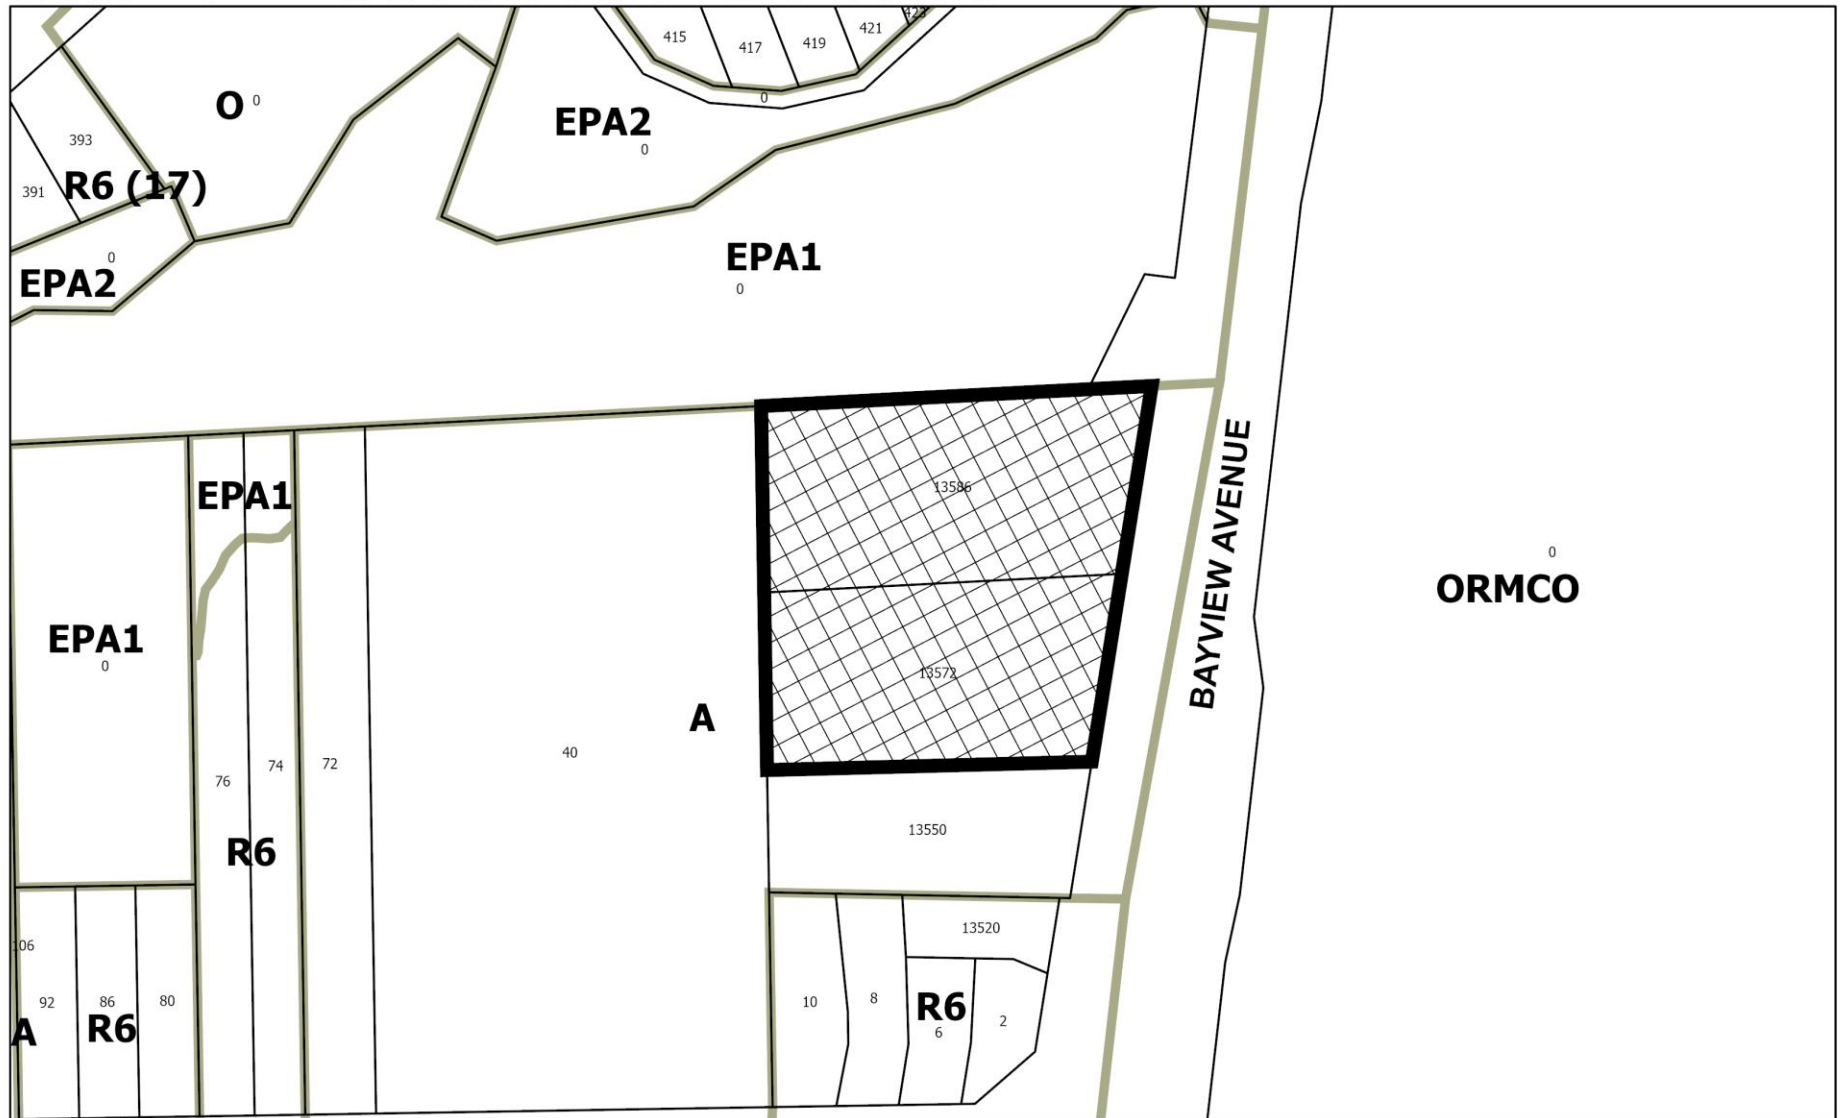

MAP 3 - EXISTING ZONING

Legend

 Subject Lands

13572 and 13586 Bayview Avenue

AP/VC SRPI.22.086

BLOCK 02 File Nos. D01-20003 and D02-20009

 N

CITY OF RICHMOND HILL
PLANNING AND INFRASTRUCTURE
DEPARTMENT