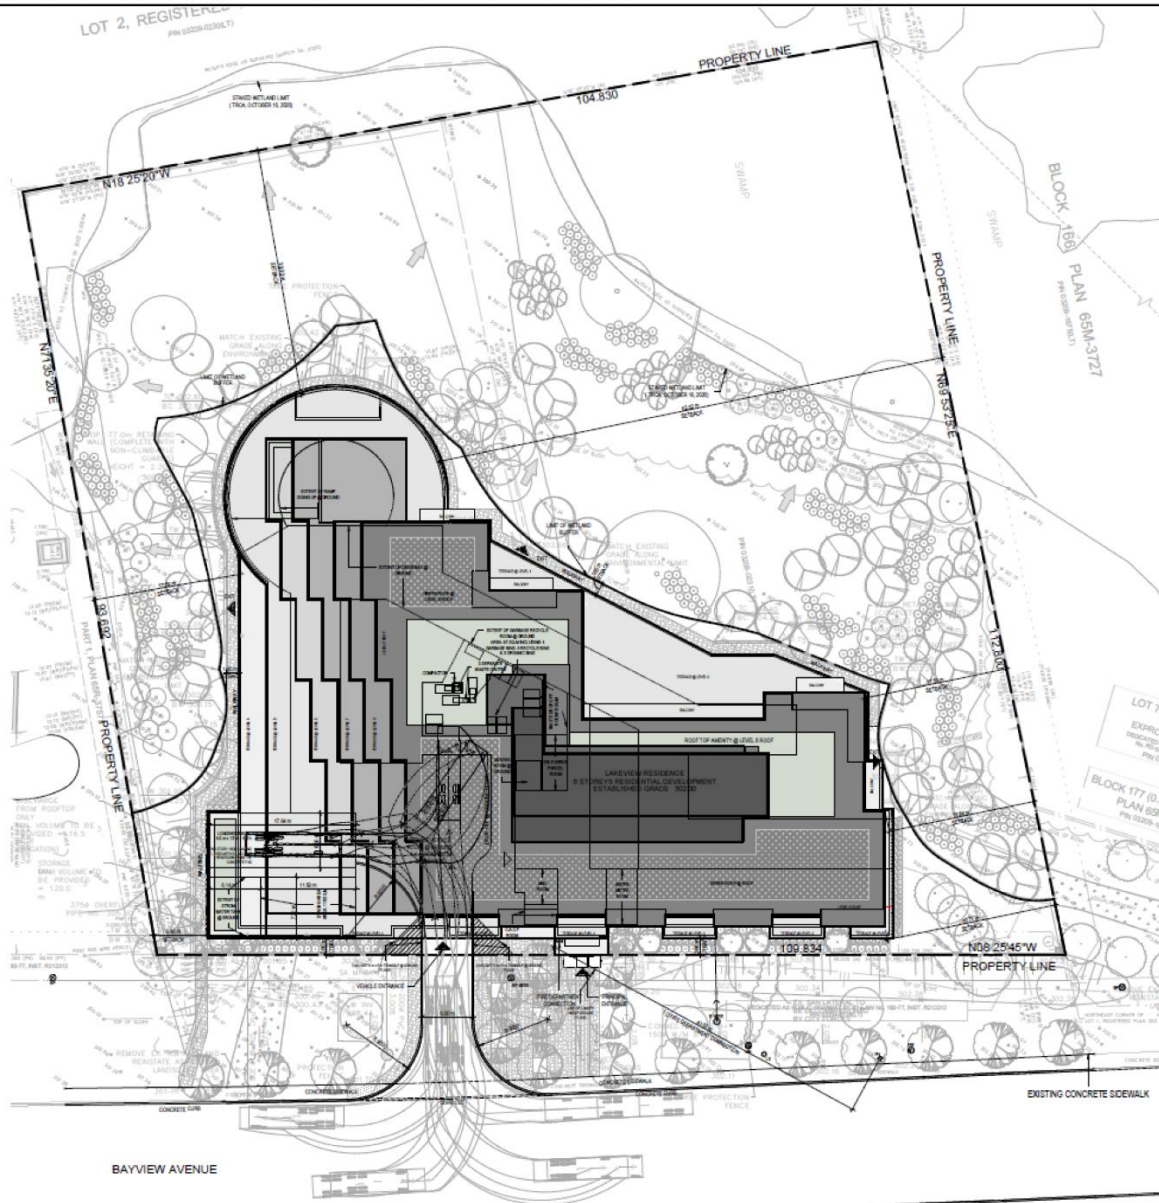

MAP 4 - PROPOSED SITE PLAN

13572 and 13586 Bayview Avenue

SF/VC SRPI.22.086

BLOCK 02 File Nos. D01-20003 and D02-20009

**CITY OF RICHMOND HILL
PLANNING AND INFRASTRUCTURE
DEPARTMENT**