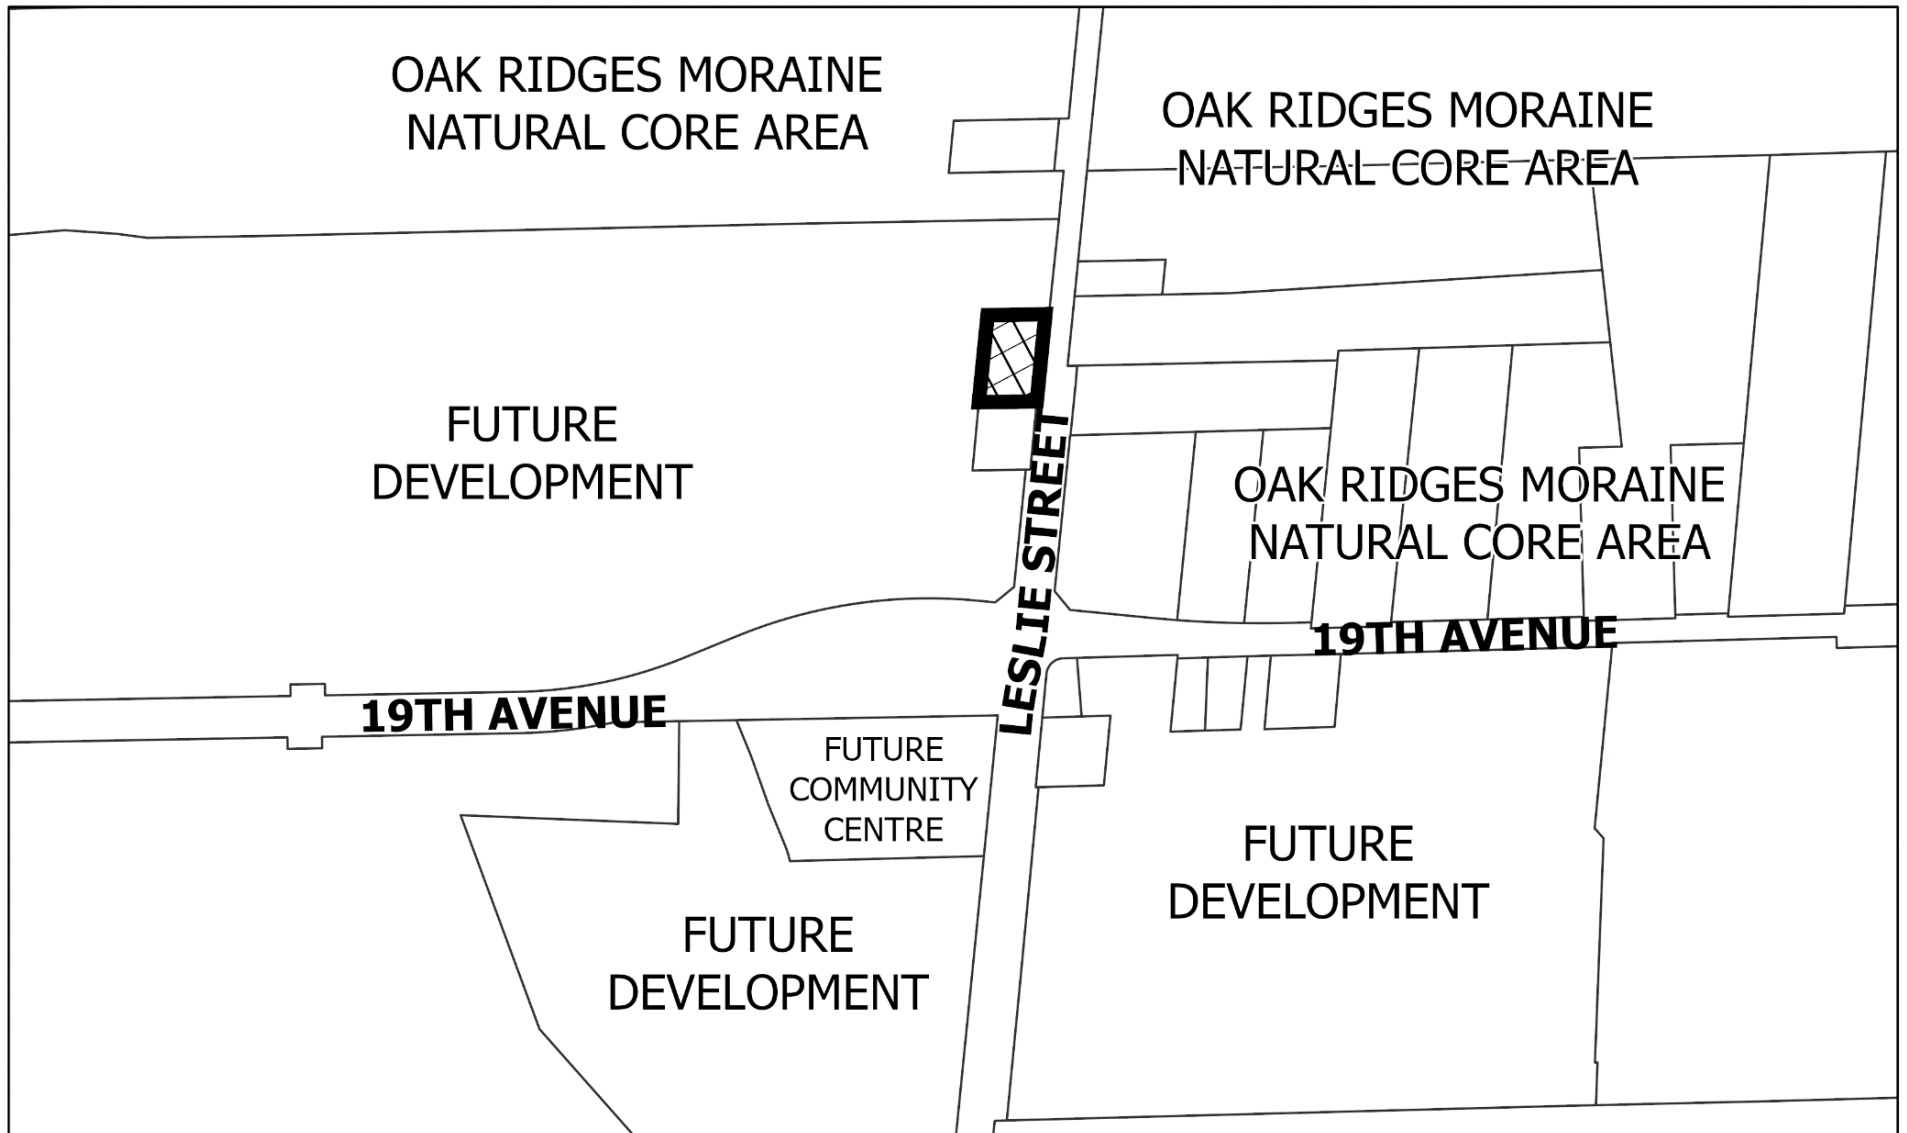

MAP 2 - NEIGHBOURHOOD CONTEXT

11580 Leslie Street

Legend

Subject Lands

LP/VC SRPI.22.081

BLOCK 11 File Nos. D02-18006 and D03-18005

CITY OF RICHMOND HILL
PLANNING AND INFRASTRUCTURE
DEPARTMENT