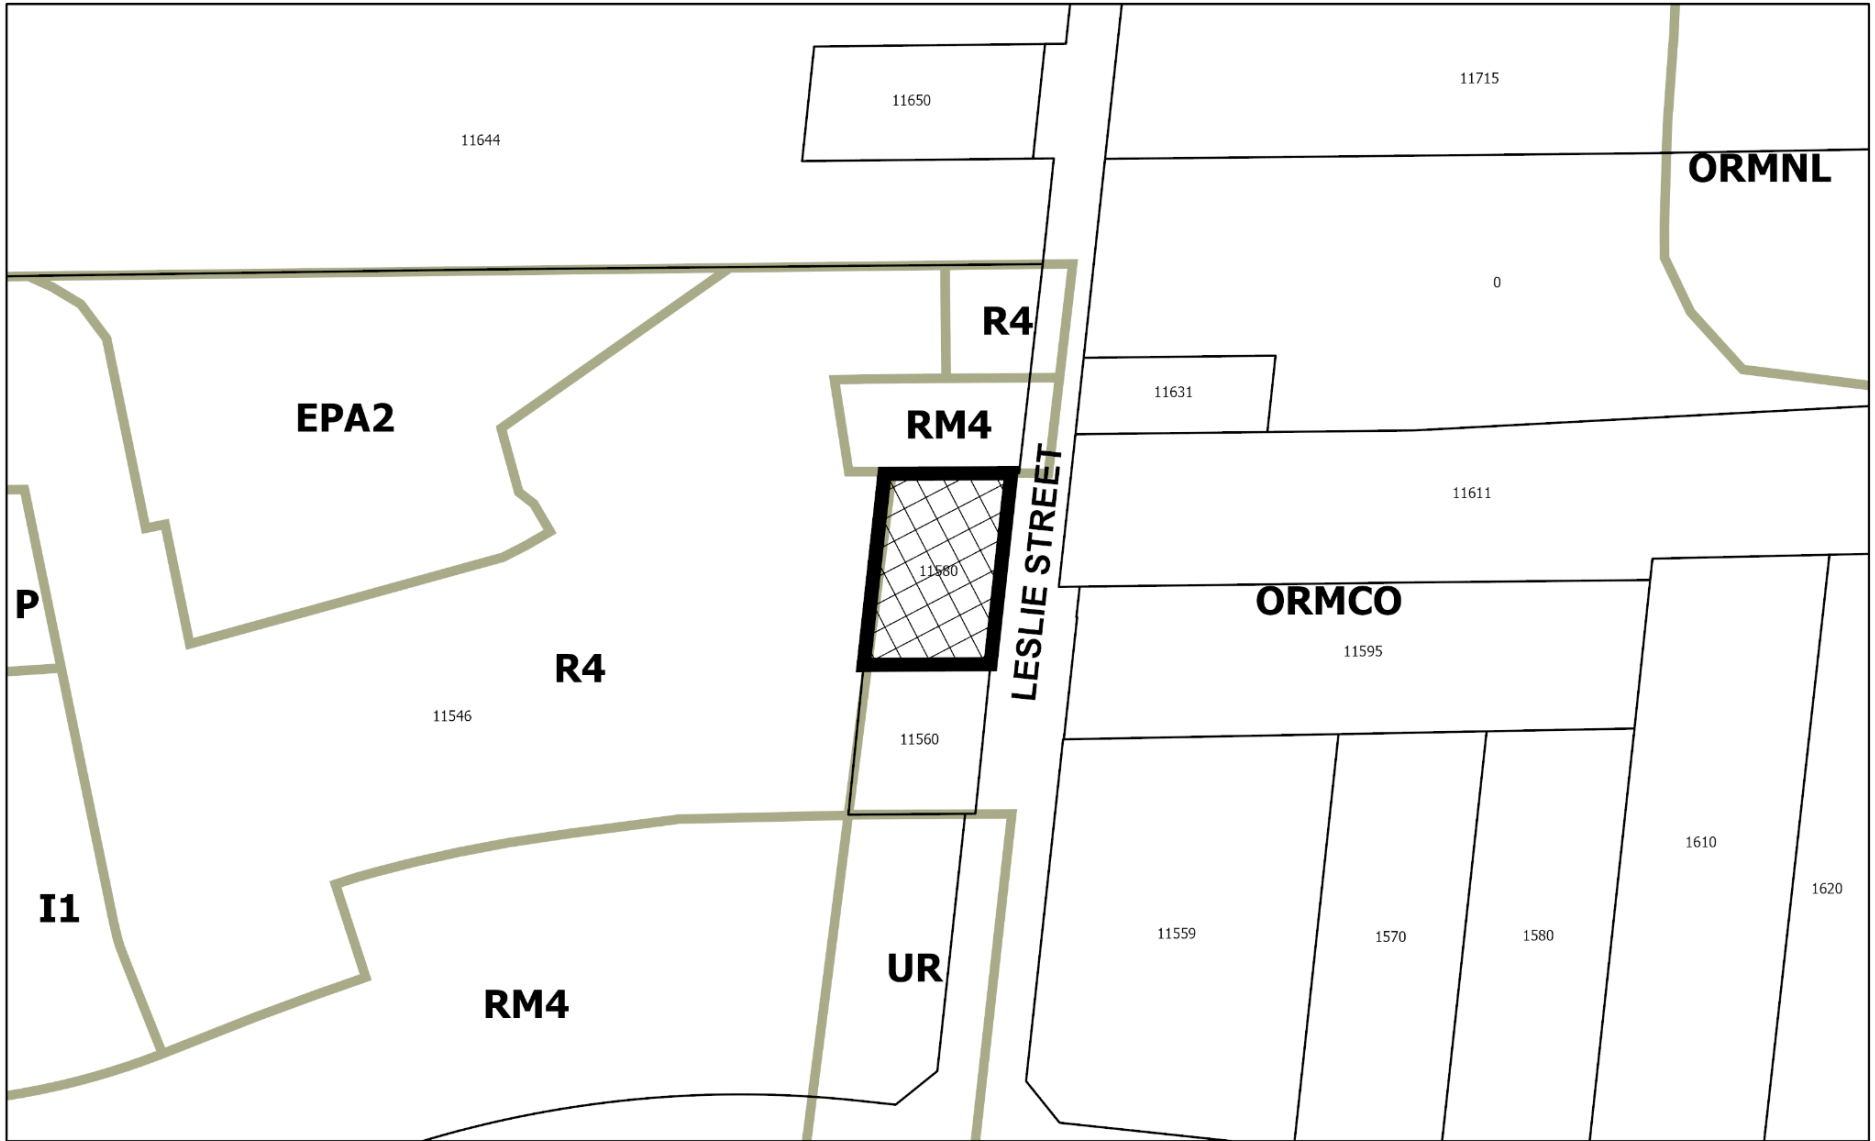

# MAP 5 - EXISTING ZONING

## Legend

**Subject Lands**

11580 Leslie Street

LP/VC SRPI.22.081

BLOCK 11 File Nos. D02-18006 and D03-18005

**CITY OF RICHMOND HILL  
PLANNING AND INFRASTRUCTURE  
DEPARTMENT**