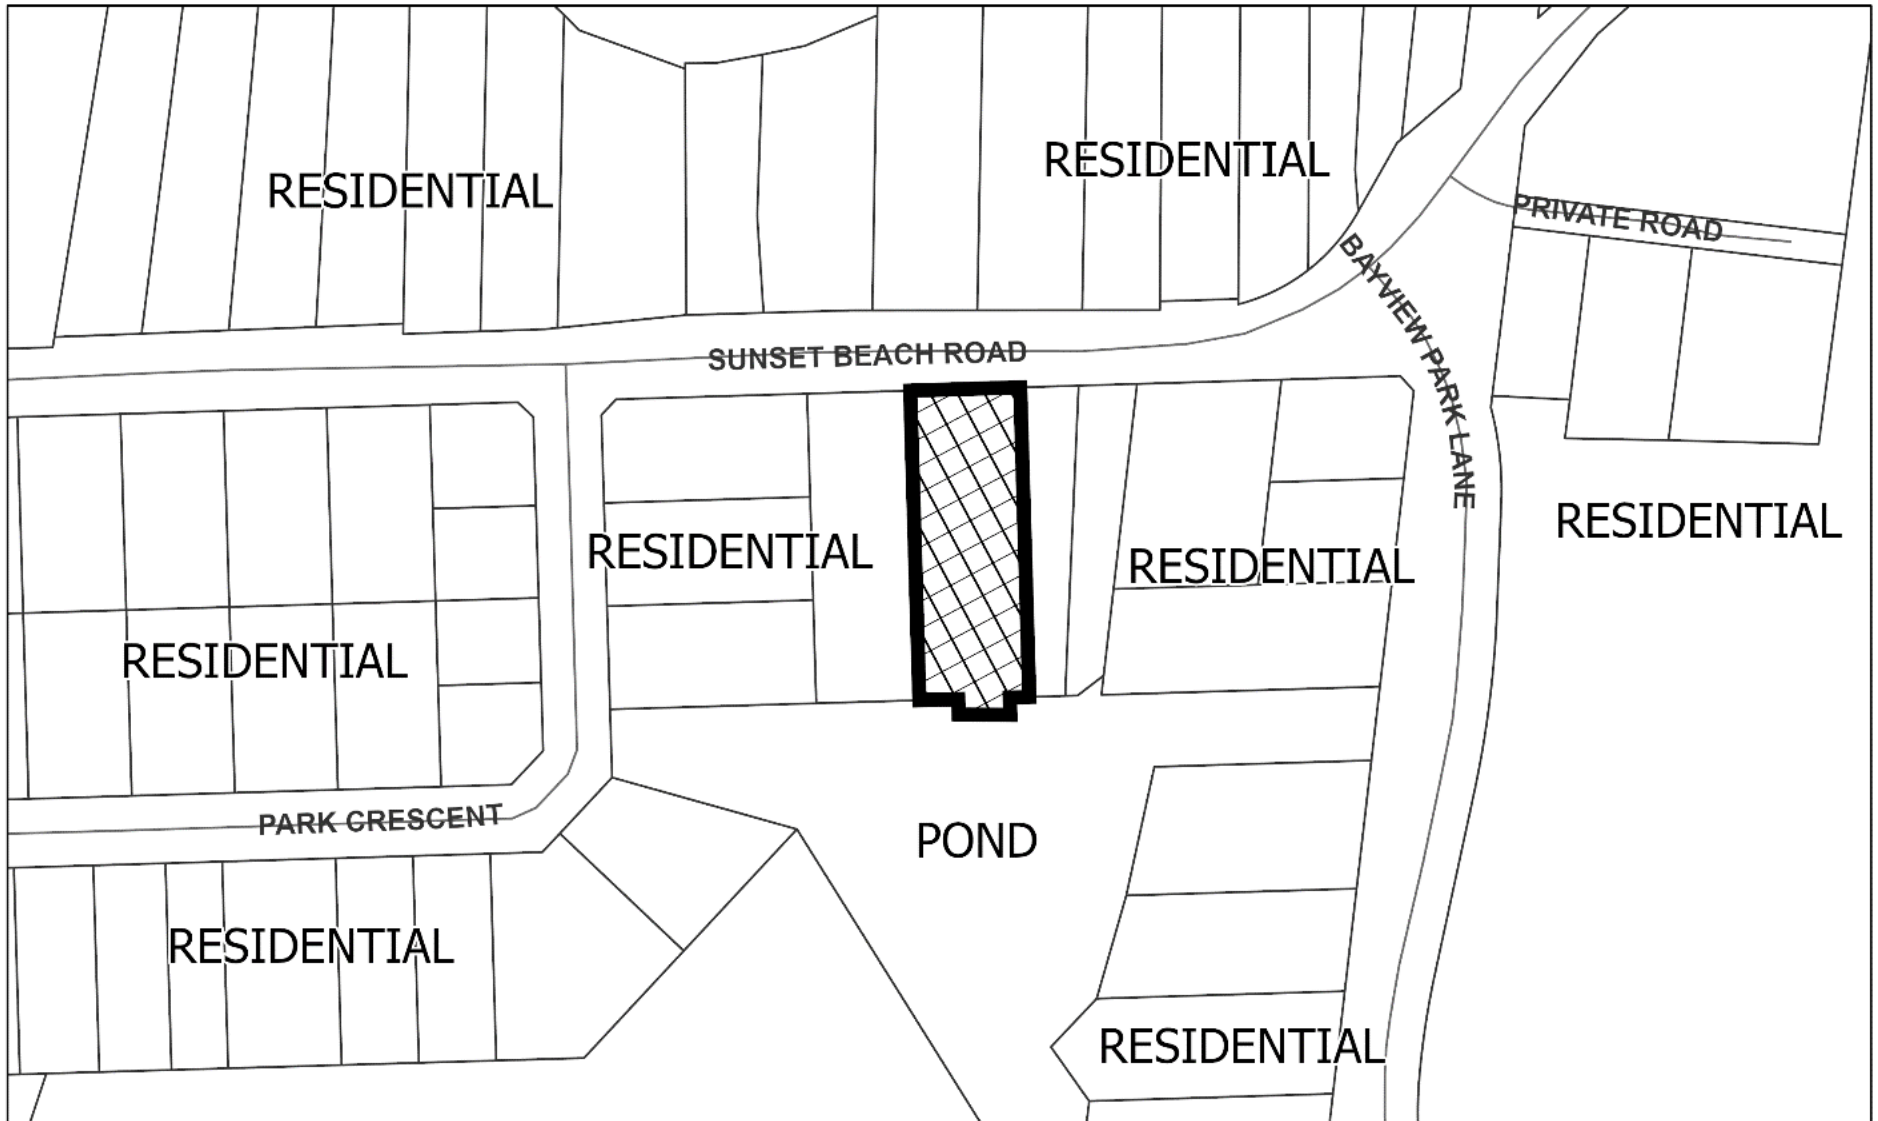

MAP 2 - NEIGHBOURHOOD CONTEXT

Legend

Subject Lands

599 Sunset Beach Road

JM/DW SRPI.22.102

BLOCK 7 File No. D02-22010

CITY OF RICHMOND HILL
PLANNING AND INFRASTRUCTURE
DEPARTMENT