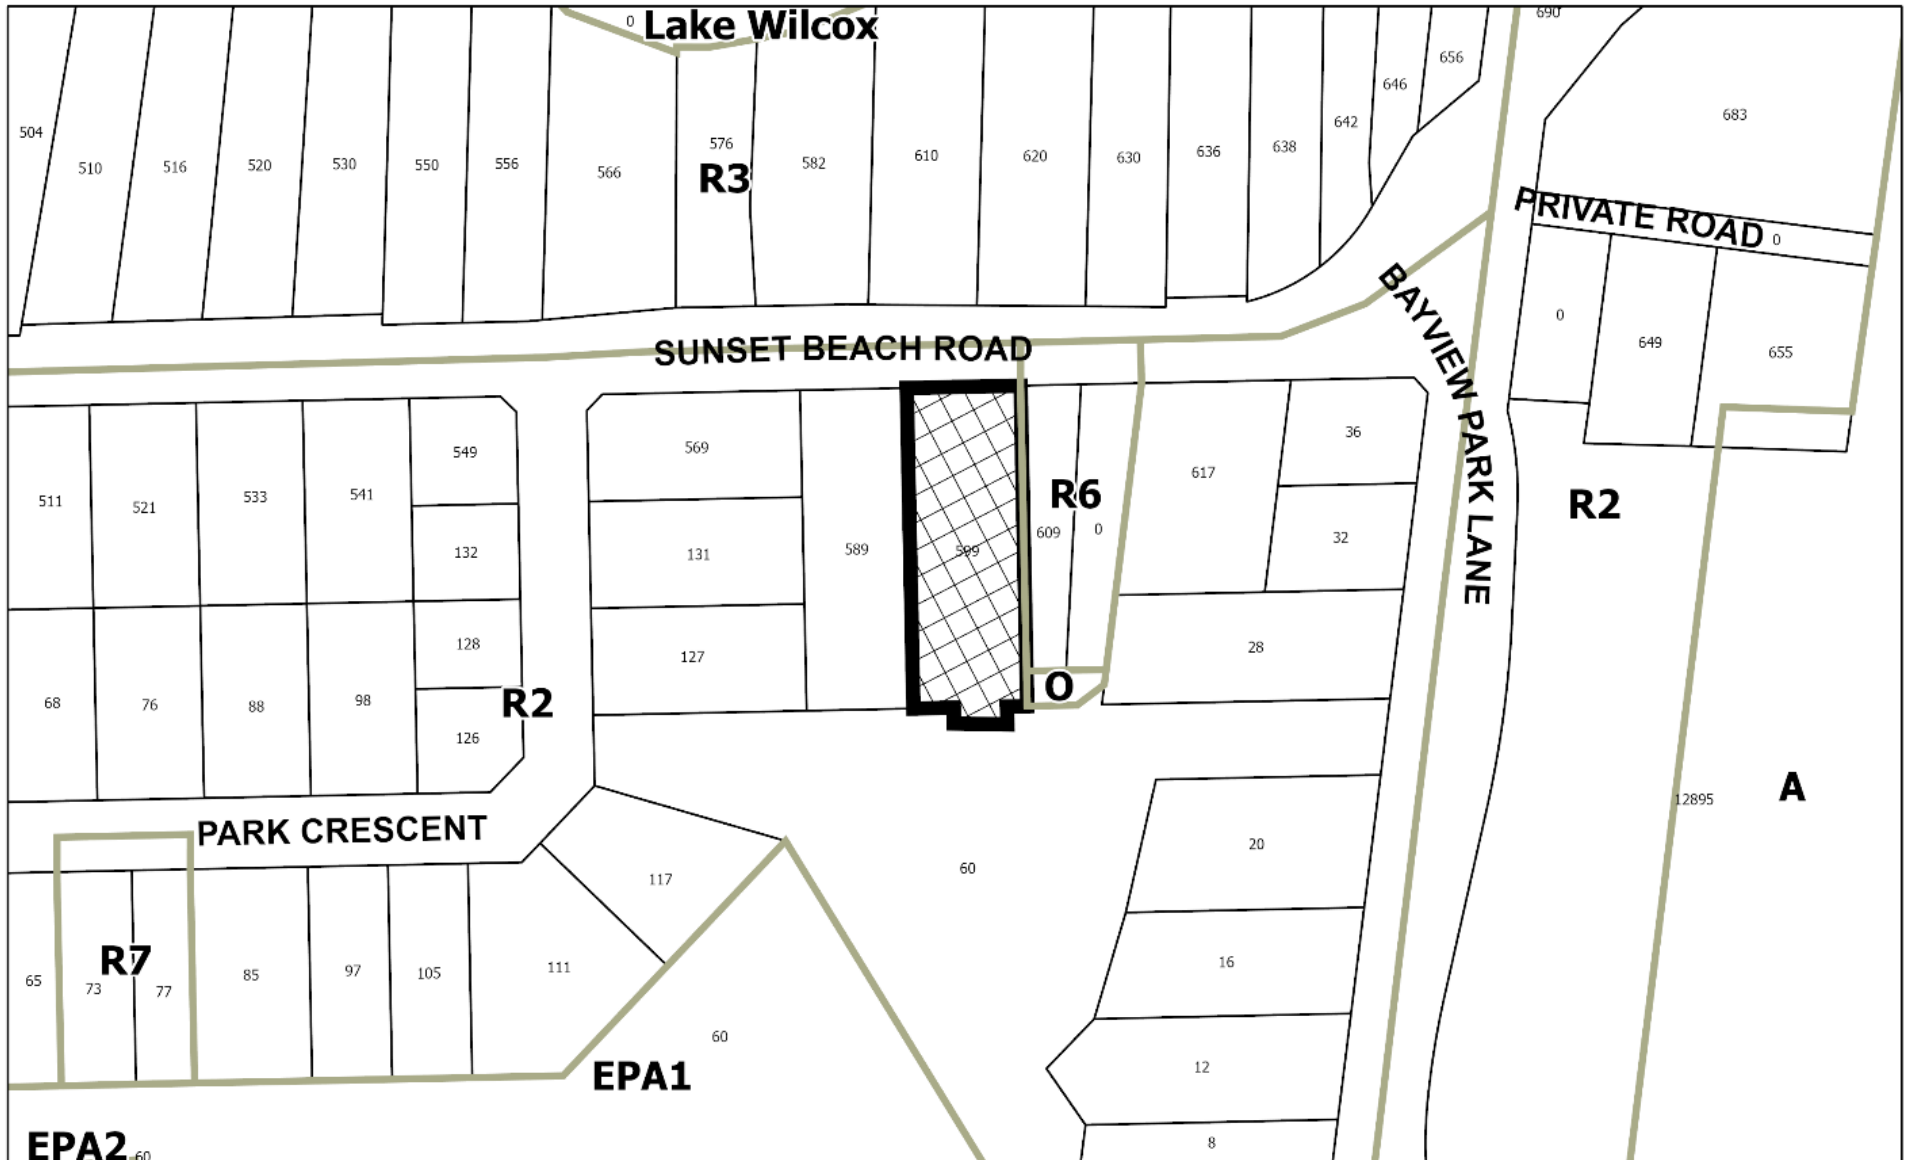

MAP 3 - EXISTING ZONING

Legend

Subject Lands

599 Sunset Beach Road

JM/DW SRPI.22.102

BLOCK 7 File No. D02-22010

**CITY OF RICHMOND HILL
PLANNING AND INFRASTRUCTURE
DEPARTMENT**